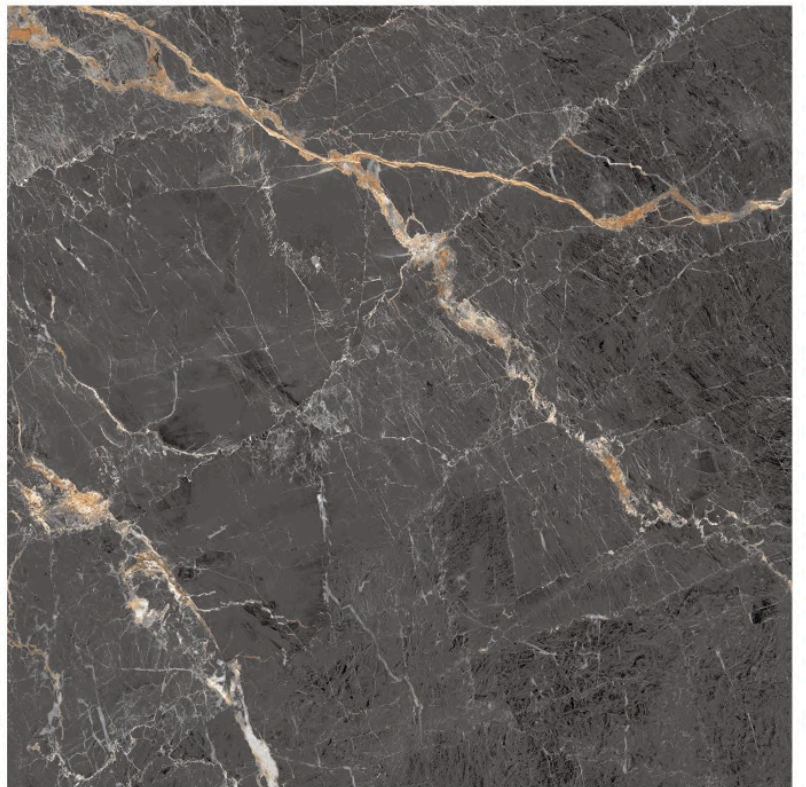

RANDOM

**next
generation
marble
slab**

Andrea[®]

We Garnish The Architect

1200 x 1200 mm

AIKEN GREY

RANDOM

1200 x 1200 mm