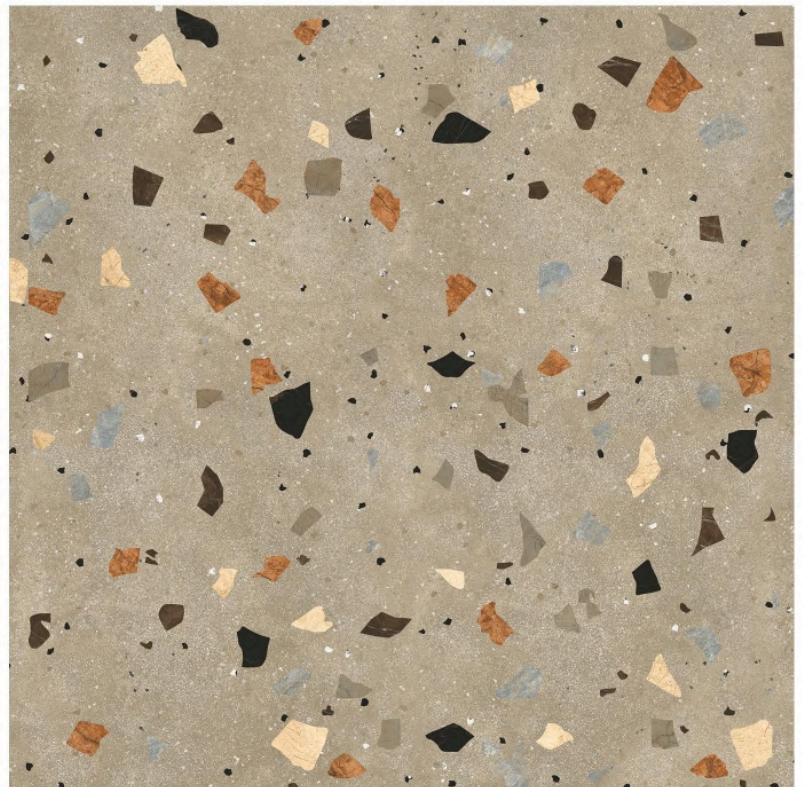

TERRAZZO VERDE

RANDOM