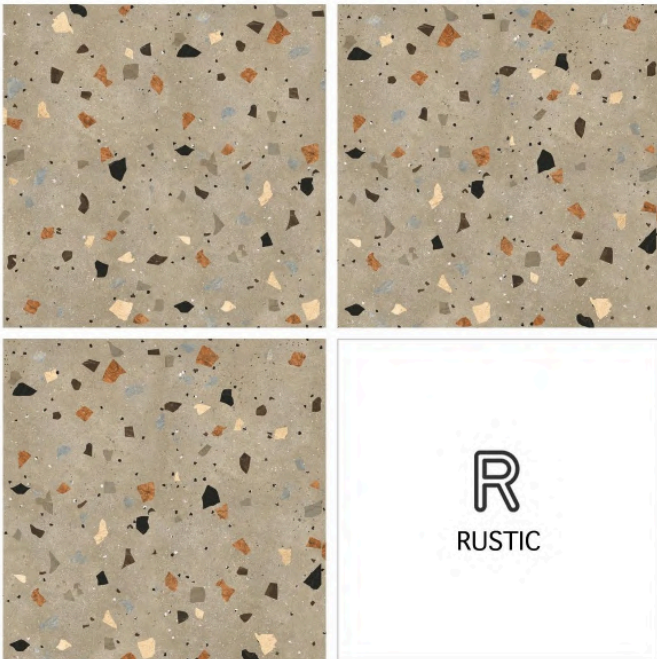

TERRAZZO VERDE

RANDOM