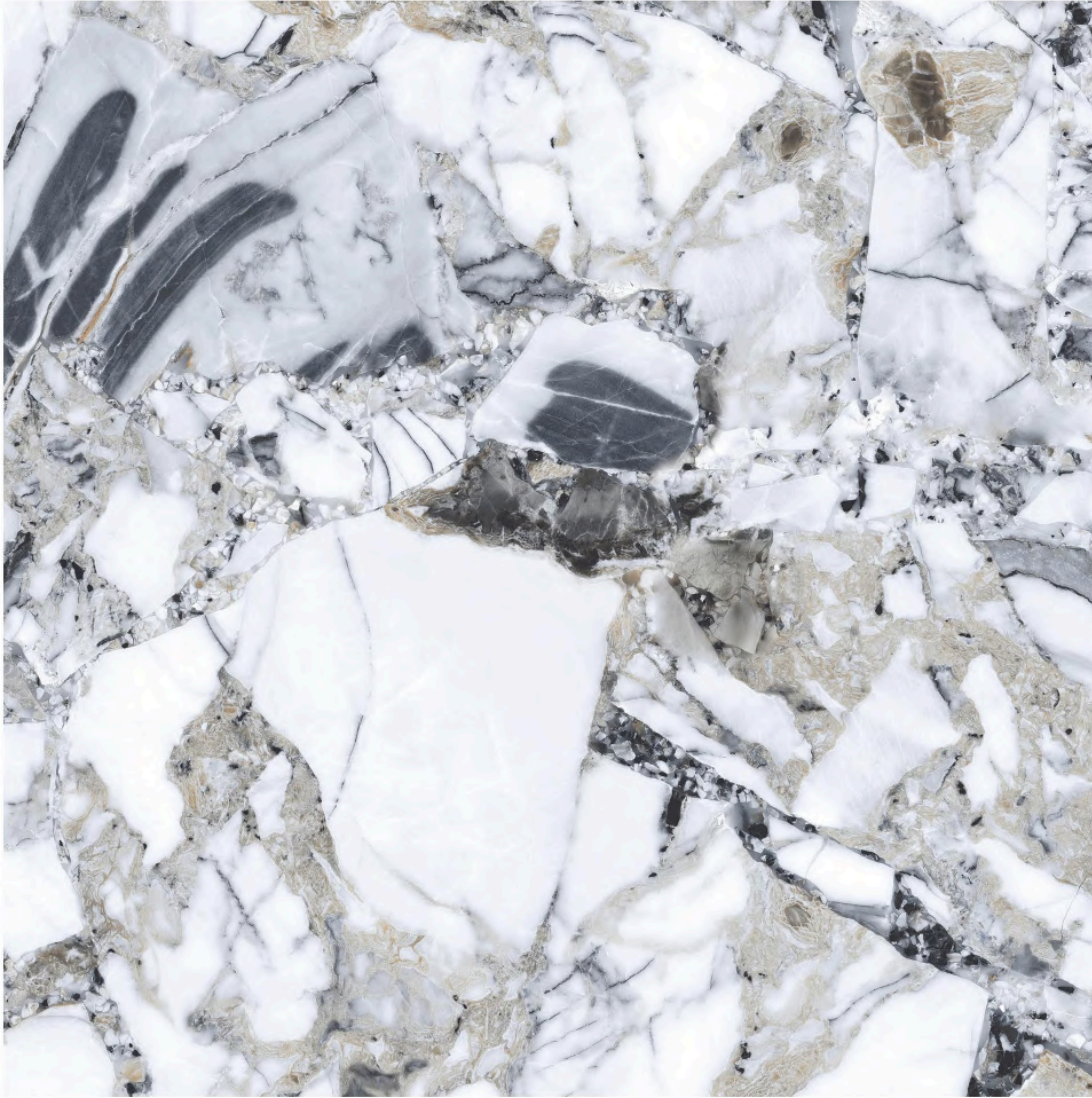

1200 x 1200 mm

MAKARANI WHITE