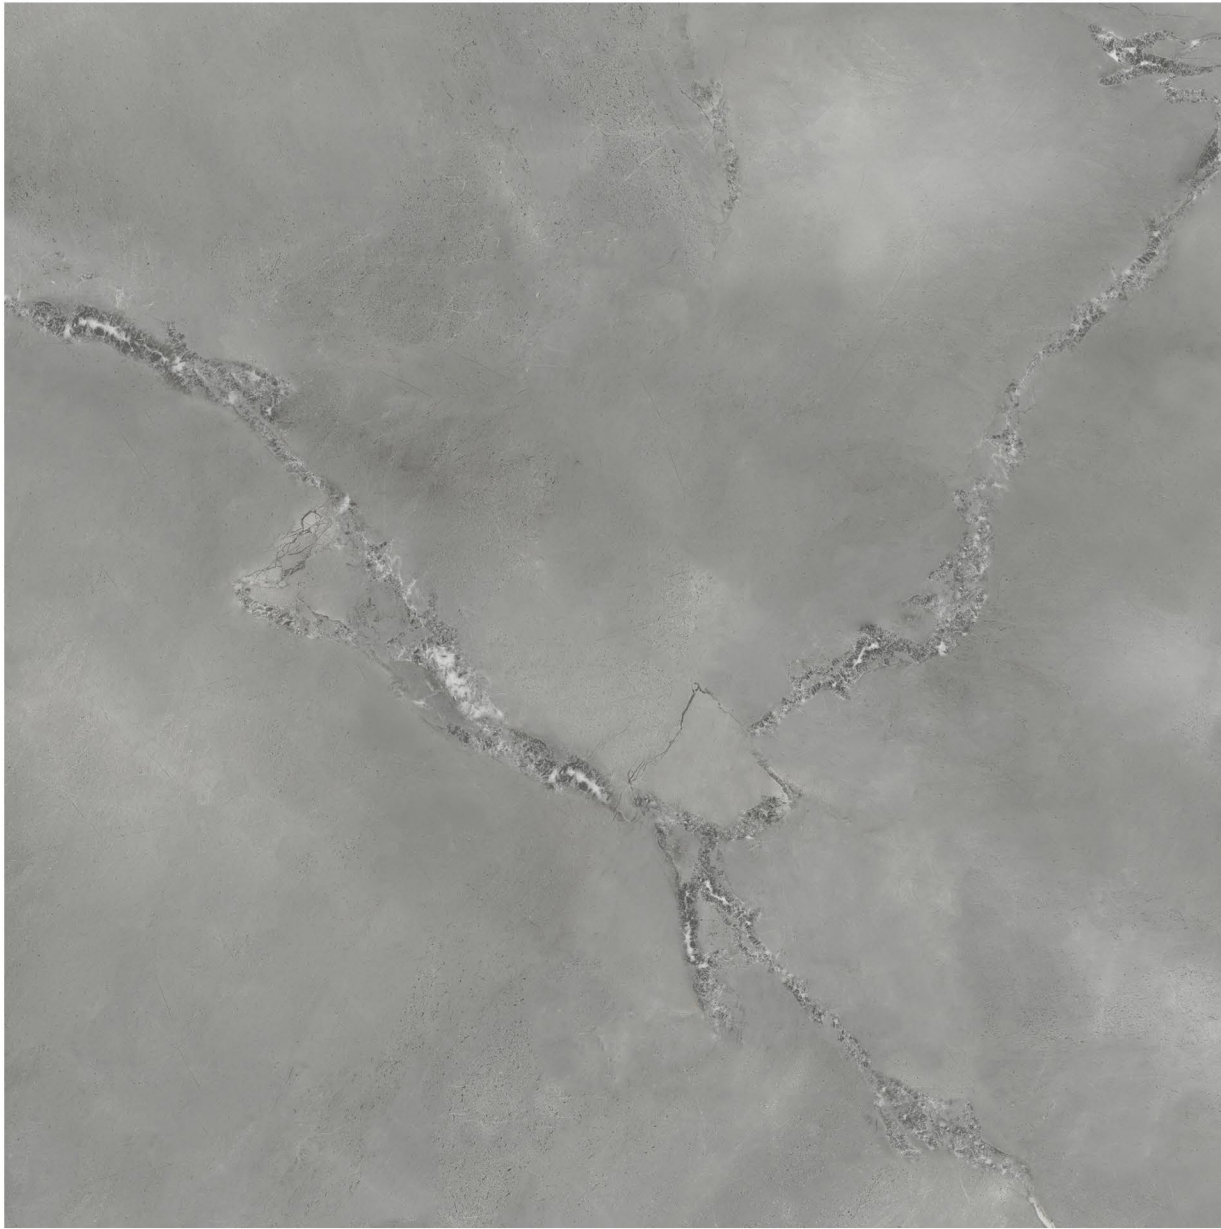

1200 x 1200 mm

CONCEPT OF VERSILIA STEEL

1200 x 1200 mm

Andrea[®]
We Garnish The Architect

VERSILIA STEEL

12000 x 12000

RANDOM

GLOSSY