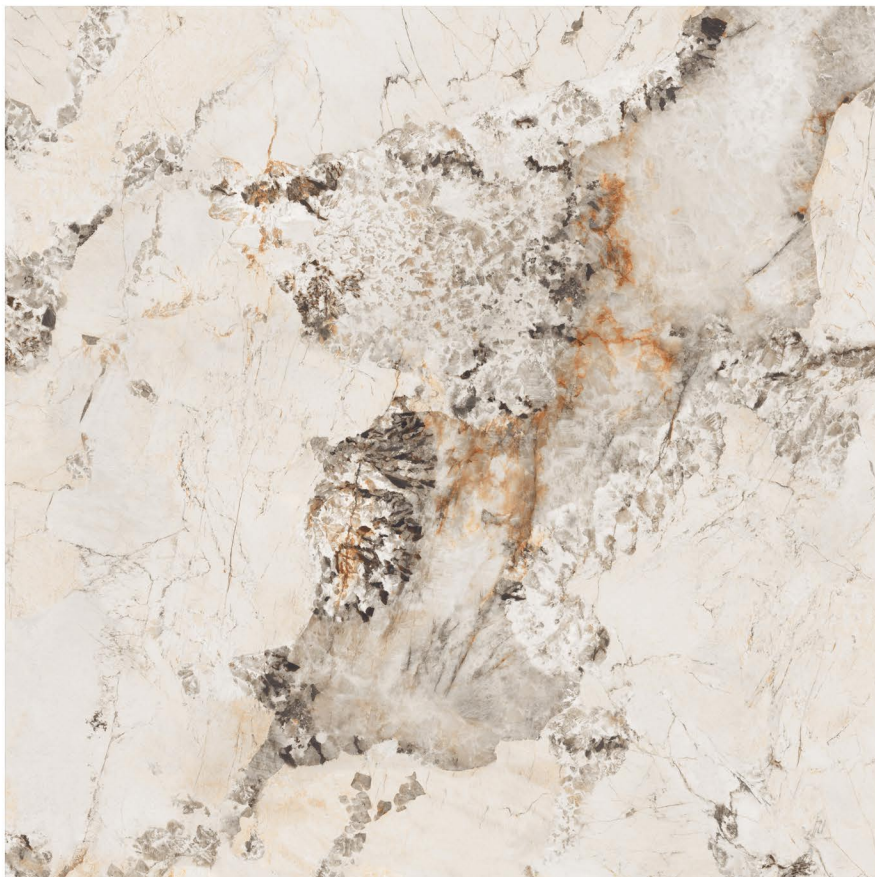

1200 x 1200 mm

Andrea®
We Garnish The Architect

PATAGONIA IDEAL

RANDOM

GLOSSY