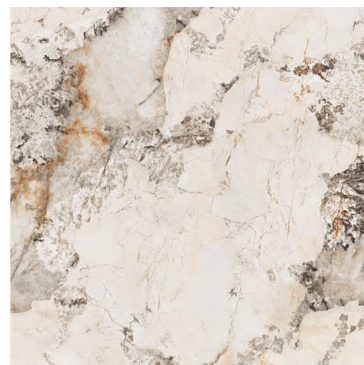

PASSION PULPIS CREMA

RANDOM

1200 x 1200 mm

Andrea[®]
We Garnish The Architect

PATAGONIA IDEAL

RANDOM

GLOSSY

1200 x 1200 mm