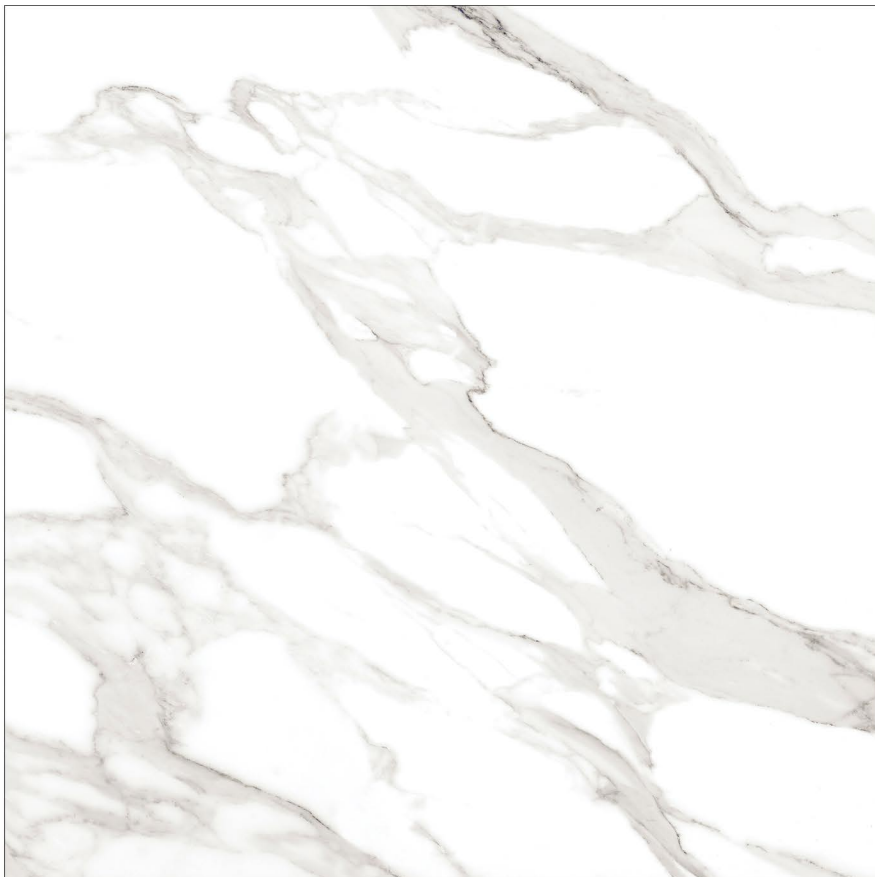

1200 x 1200 mm

Andrea®
We Garnish The Architect

RIGATO WHITE

RANDOM

GLOSSY