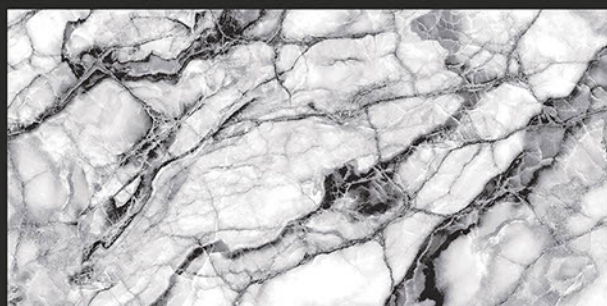

Glossy
COLLECTION

600x1200mm
GLAZED VITRIFIED TILES

SAFARI WHITE

RANDOM FACES - 5

Low Water
Absorption

Frost
Resistant

Chemical
Resistant

Stain
Resistance

Zero
Maintenance

Easy to
Clean