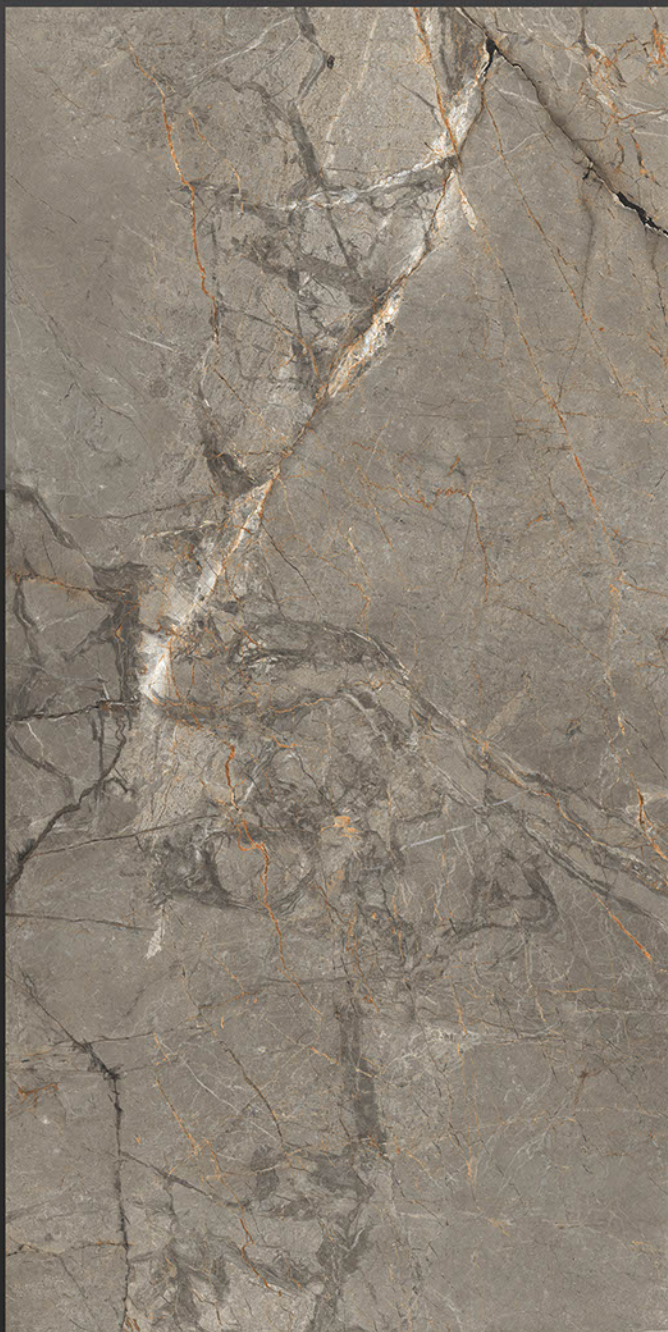

Frost
Resistant

Chemical
Resistant

Stain
Resistance

Zero
Maintenance

Easy to
Clean

Glossy
COLLECTION

600x1200mm
GLAZED VITRIFIED TILES

VEGAS NATURAL