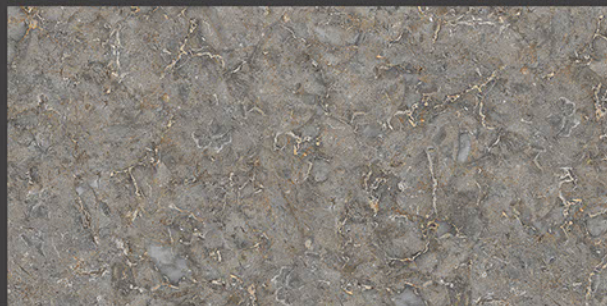

Frost
Resistant

Chemical
Resistant

Stain
Resistance

Zero
Maintenance

Easy to
Clean

Glossy
COLLECTION

600x1200mm
GLAZED VITRIFIED TILES

SUFYAN KOTA