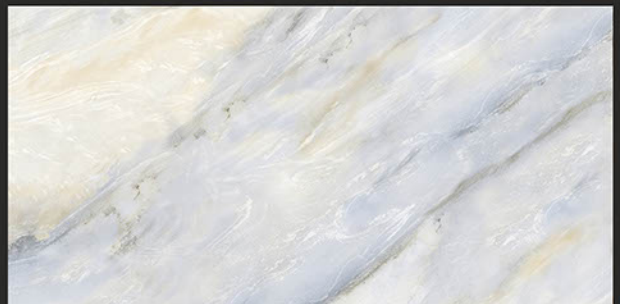

Glossy
COLLECTION

600x1200mm
GLAZED VITRIFIED TILES

SKY BLUE

RANDOM FACES - 4

Low Water
Absorption

Frost
Resistant

Chemical
Resistant

Stain
Resistance

Zero
Maintenance

Easy to
Clean