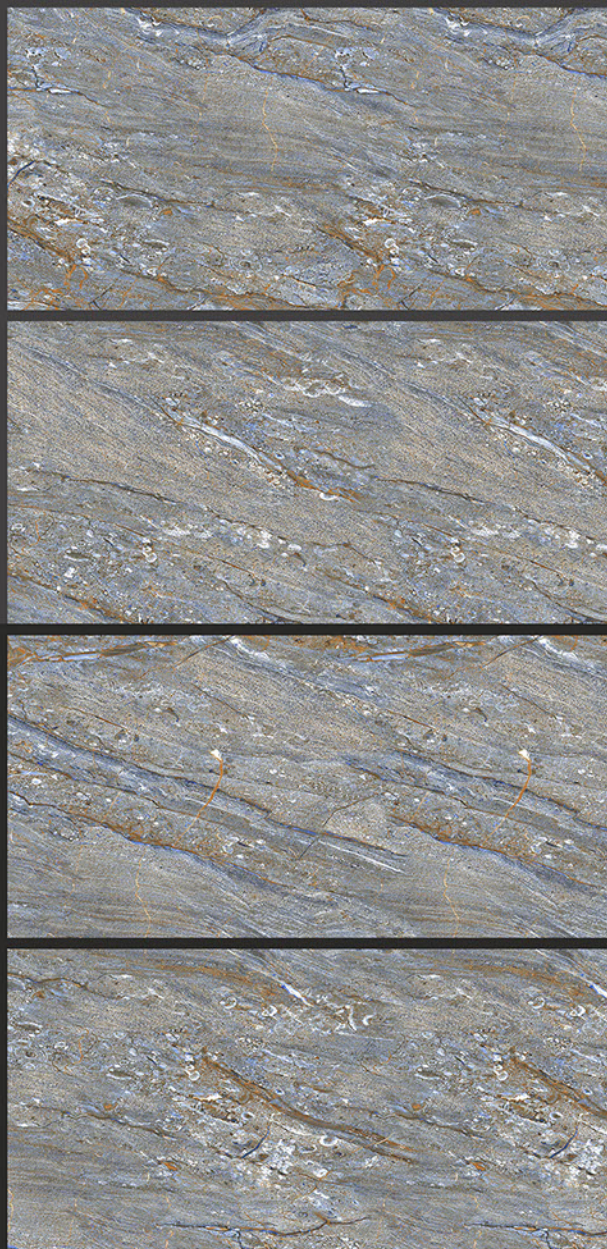

Glossy
COLLECTION

600x1200mm
GLAZED VITRIFIED TILES

STANZA AZUL

RANDOM FACES - 4

Low Water
Absorption

Frost
Resistant

Chemical
Resistant

Stain
Resistance

Zero
Maintenance

Easy to
Clean