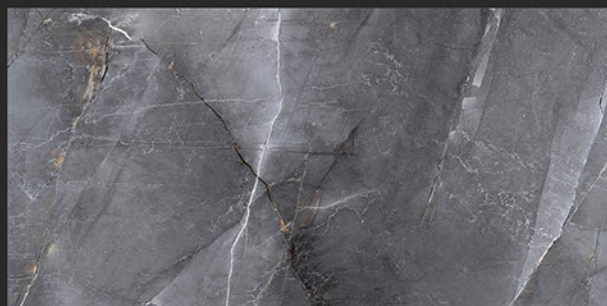

Zero
Maintenance

Easy to
Clean

DESIGN SHOWN -
THUNDER GRAFITO & BIANCO

Glossy
COLLECTION

600x1200mm
GLAZED VITRIFIED TILES

THUNDER GRAFITO

RANDOM FACES - 3

Low Water
Absorption