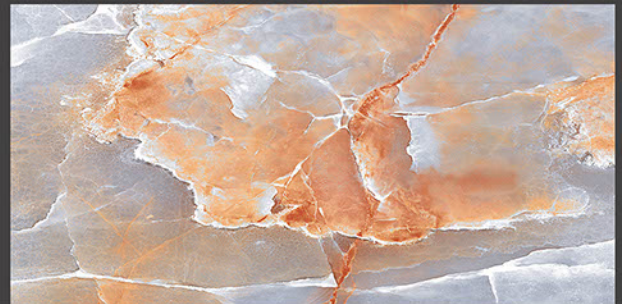

Glossy
COLLECTION

600x1200mm
GLAZED VITRIFIED TILES

ONYX GOLDEN CLOUD

RANDOM FACES - 5

Low Water
Absorption

Frost
Resistant

Chemical
Resistant

Stain
Resistance

Zero
Maintenance

Easy to
Clean