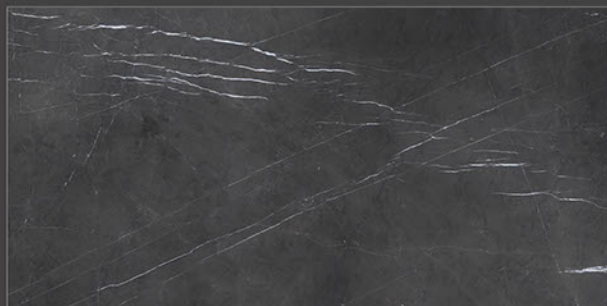

Glossy
COLLECTION

600x1200mm
GLAZED VITRIFIED TILES

PULPINO GRAFITO

RANDOM FACES - 4

Low Water
Absorption

Frost
Resistant

Chemical
Resistant

Stain
Resistance

Zero
Maintenance

Easy to
Clean