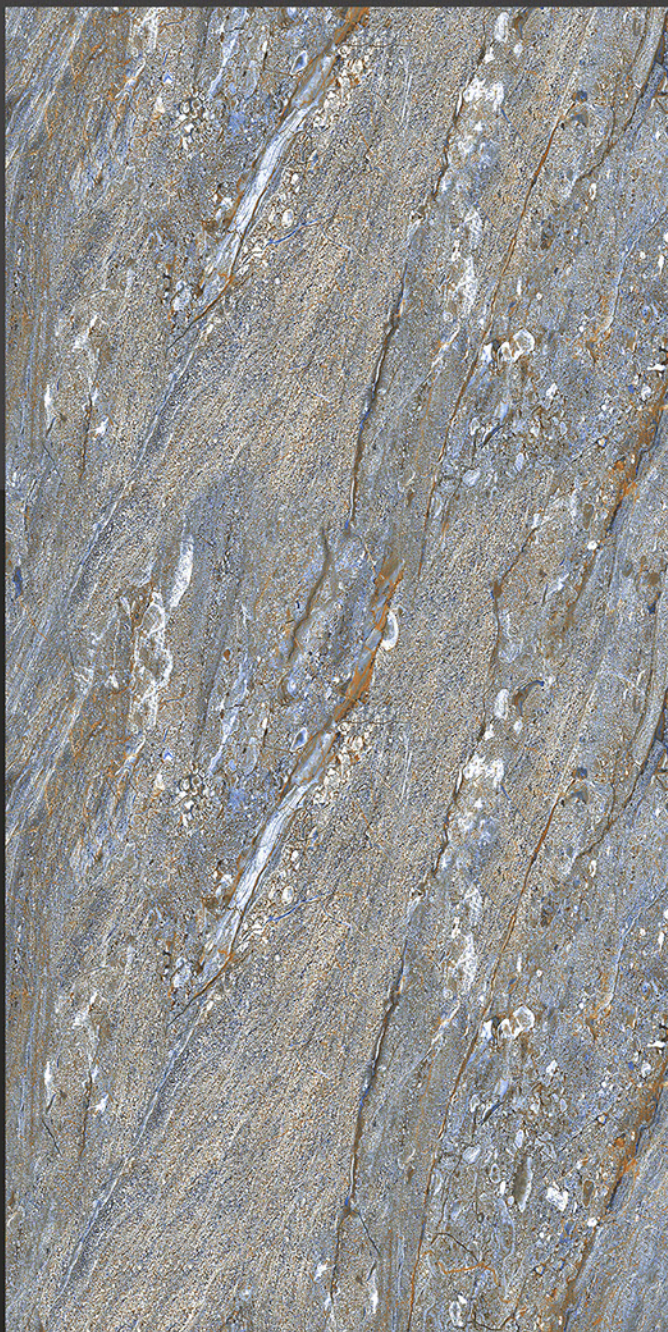

Glossy
COLLECTION

600x1200mm
GLAZED VITRIFIED TILES

STANZA AZUL

RANDOM FACES - 4

Low Water
Absorption

Frost
Resistant

Chemical
Resistant

Stain
Resistance

Zero
Maintenance

Easy to
Clean