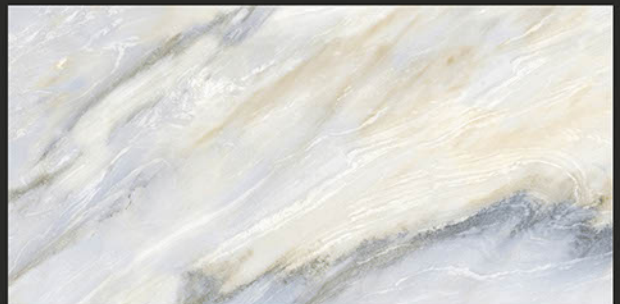

SKY BLUE

RANDOM FACES - 4

Low Water
Absorption

Frost
Resistant

Chemical
Resistant

Stain
Resistance

Zero
Maintenance

Easy to
Clean