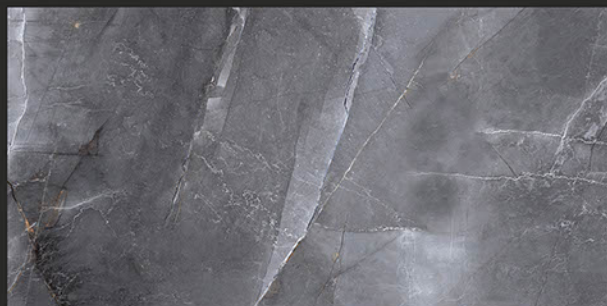

Zero
Maintenance

Easy to
Clean

DESIGN SHOWN -
THUNDER GRAFITO & BIANCO

Glossy
COLLECTION

600x1200mm
GLAZED VITRIFIED TILES

THUNDER GRAFITO

RANDOM FACES - 3

Low Water
Absorption