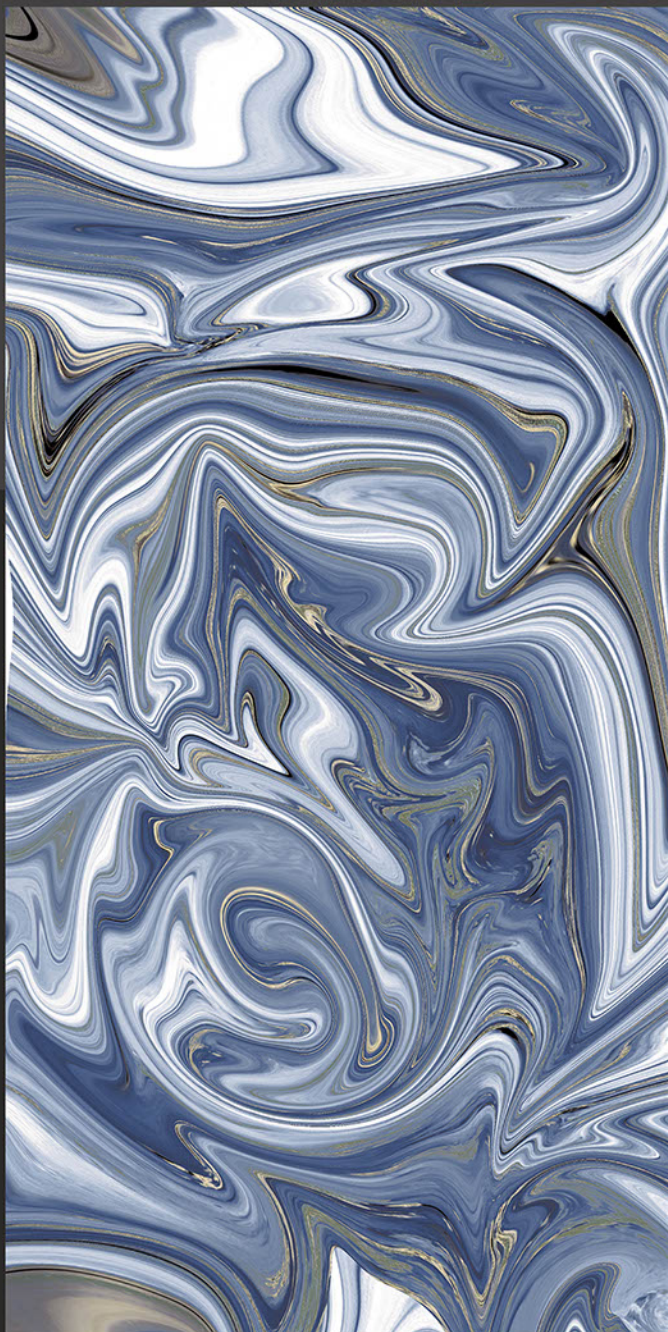

Glossy
COLLECTION

600x1200mm
GLAZED VITRIFIED TILES

VIBES BLUE

RANDOM FACES - 4

Low Water
Absorption

Frost
Resistant

Chemical
Resistant

Stain
Resistance

Zero
Maintenance

Easy to
Clean