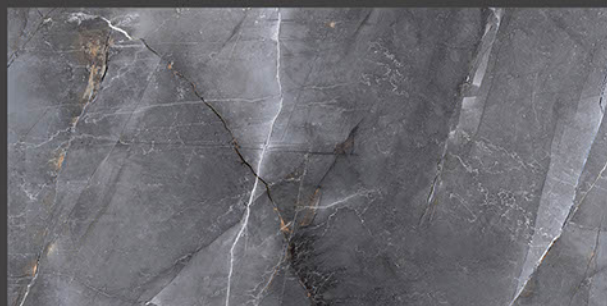

Zero
Maintenance

Easy to
Clean

DESIGN SHOWN -
THUNDER GRAFITO & BIANCO

Glossy
COLLECTION

600x1200mm
GLAZED VITRIFIED TILES

THUNDER GRAFITO

RANDOM FACES - 3

Low Water
Absorption