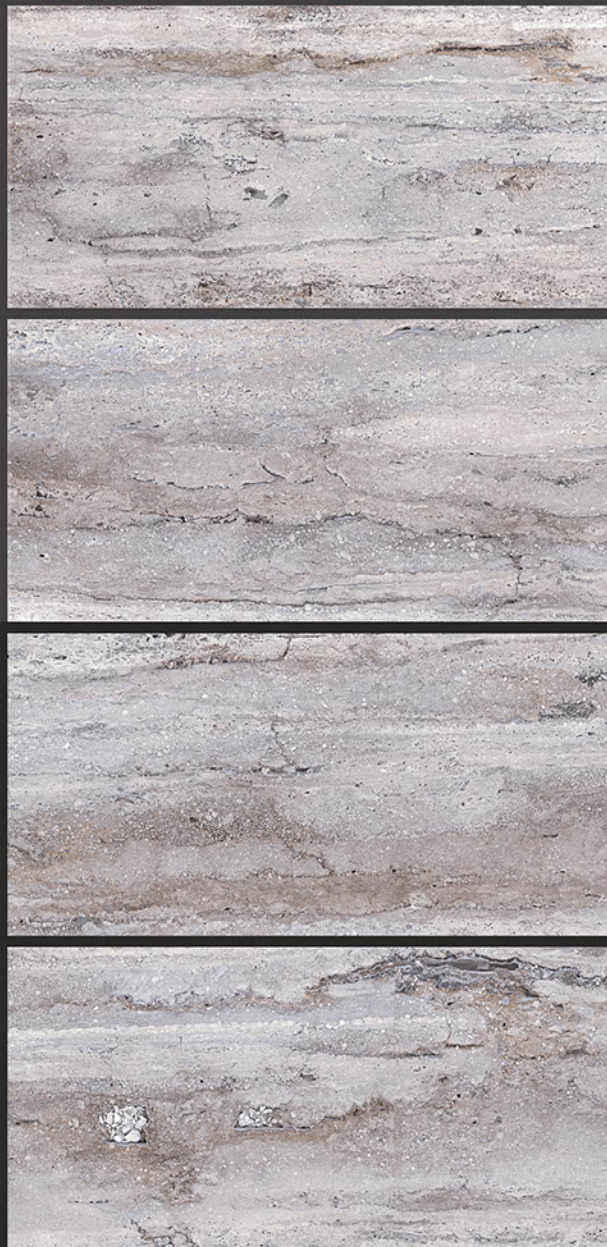

Glossy
COLLECTION

600x1200mm
GLAZED VITRIFIED TILES

TRAVERTINO NATURAL GRIS

RANDOM FACES - 4

Low Water
Absorption

Frost
Resistant

Chemical
Resistant

Stain
Resistance

Zero
Maintenance

Easy to
Clean