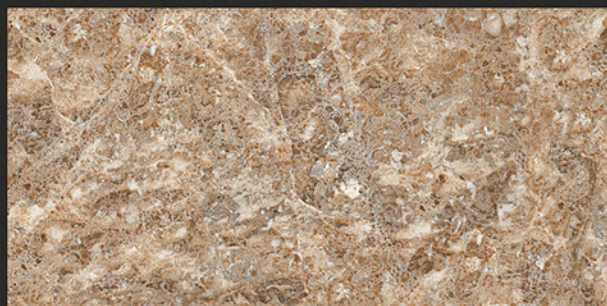

Glossy
COLLECTION

600x1200mm
GLAZED VITRIFIED TILES

EMPREDOR HONEY GOLD

RANDOM FACES - 1

Low Water
Absorption

Frost
Resistant

Chemical
Resistant

Stain
Resistance

Zero
Maintenance

Easy to
Clean