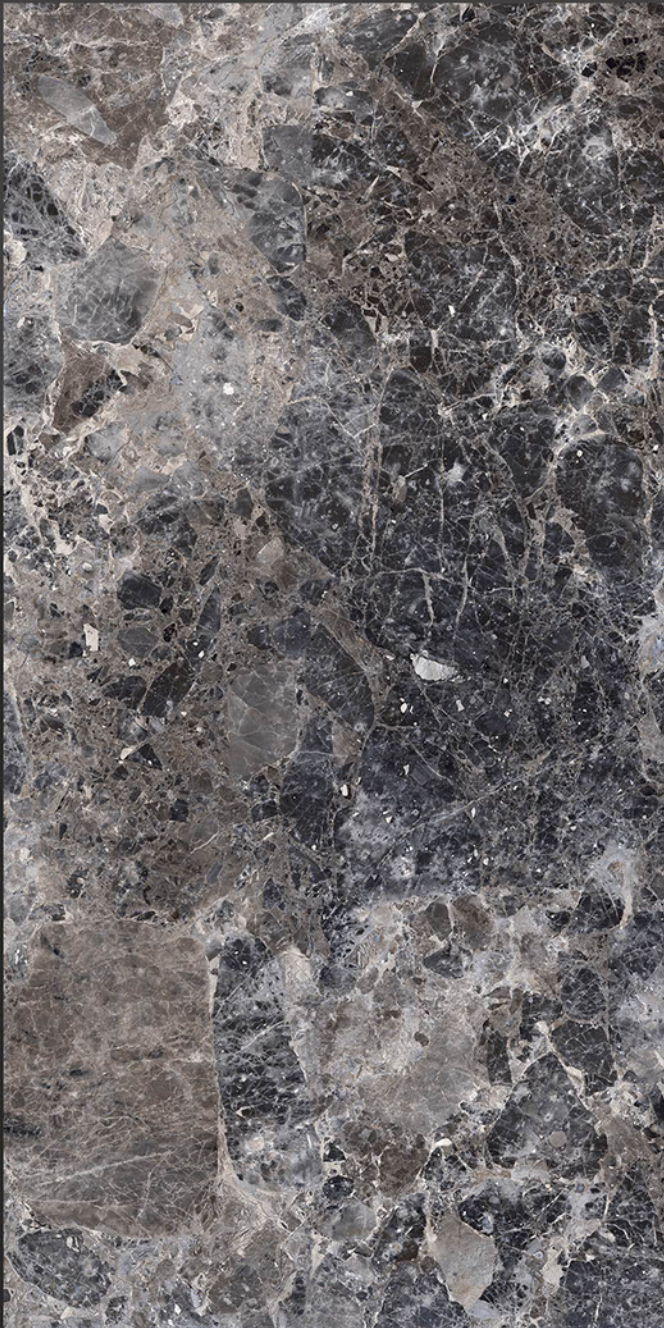

Glossy
COLLECTION

600x1200mm
GLAZED VITRIFIED TILES

NATURAL EMPREDOR GRAFITO

RANDOM FACES - 4

Low Water
Absorption

Frost
Resistant

Chemical
Resistant

Stain
Resistance

Zero
Maintenance

Easy to
Clean