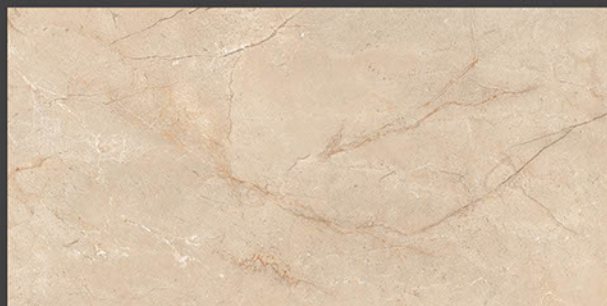

Glossy
COLLECTION

600x1200mm
GLAZED VITRIFIED TILES

HELSINKI SAND

RANDOM FACES - 4

Low Water
Absorption

Frost
Resistant

Chemical
Resistant

Stain
Resistance

Zero
Maintenance

Easy to
Clean