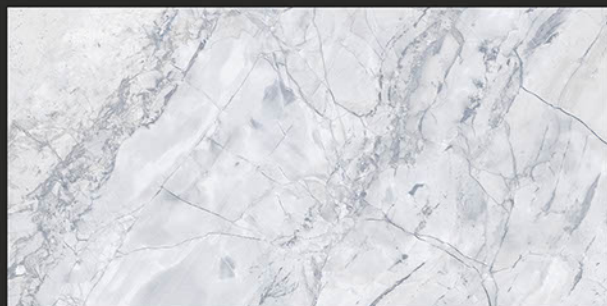

Glossy
COLLECTION

600x1200mm
GLAZED VITRIFIED TILES

NEBRASKA GRIS

RANDOM FACES - 4

Low Water
Absorption

Frost
Resistant

Chemical
Resistant

Stain
Resistance

Zero
Maintenance

Easy to
Clean