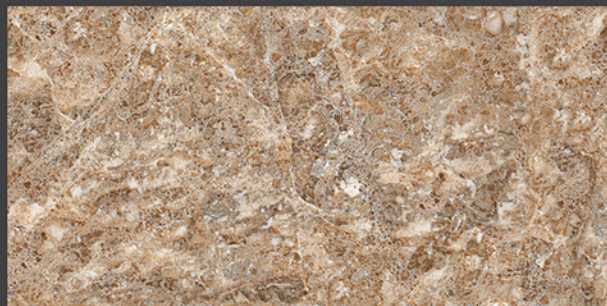

Glossy
COLLECTION

600x1200mm
GLAZED VITRIFIED TILES

EMPREDOR HONEY GOLD

RANDOM FACES - 1

Low Water
Absorption

Frost
Resistant

Chemical
Resistant

Stain
Resistance

Zero
Maintenance

Easy to
Clean