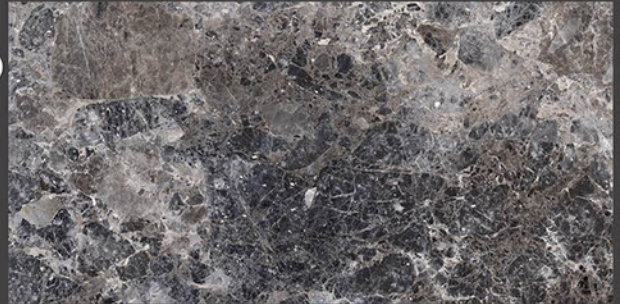

Glossy
COLLECTION

600x1200mm
GLAZED VITRIFIED TILES

NATURAL EMPREDOR GRAFITO

RANDOM FACES - 4

Low Water
Absorption

Frost
Resistant

Chemical
Resistant

Stain
Resistance

Zero
Maintenance

Easy to
Clean