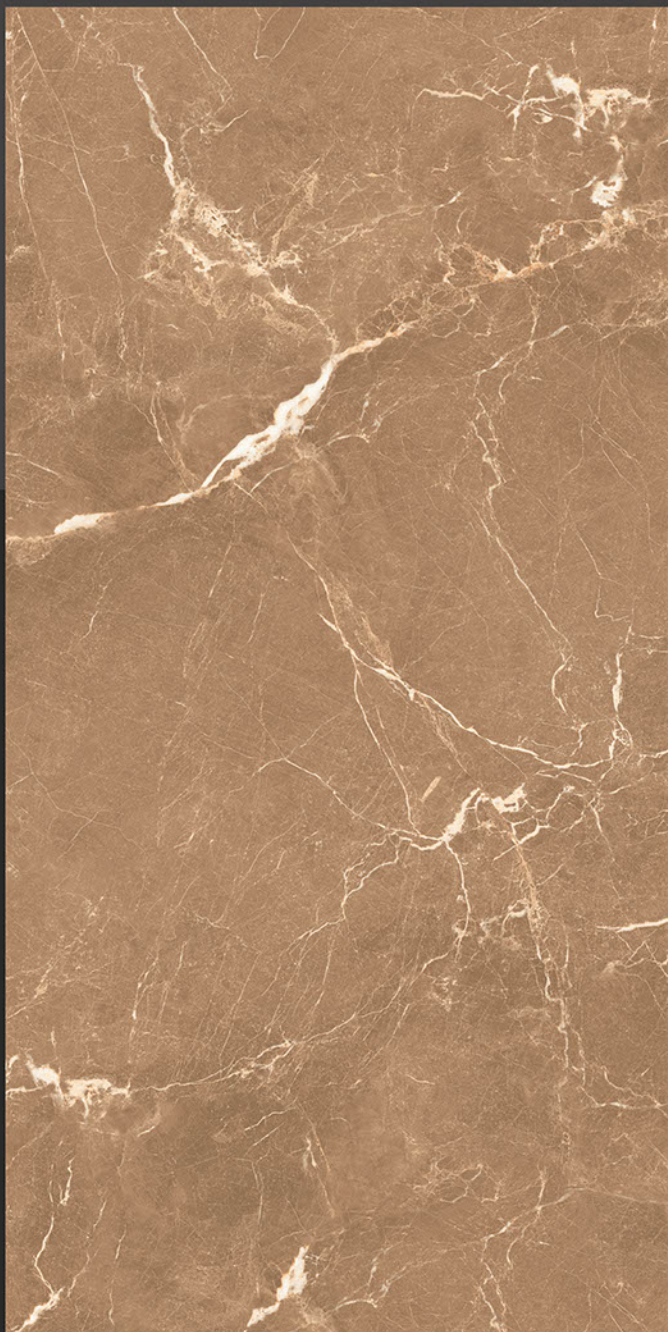

Glossy
COLLECTION

600x1200mm
GLAZED VITRIFIED TILES

KIMBER BROWN

RANDOM FACES - 4

Low Water
Absorption

Frost
Resistant

Chemical
Resistant

Stain
Resistance

Zero
Maintenance

Easy to
Clean