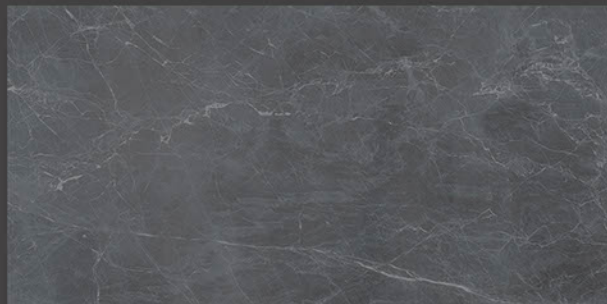

Glossy
COLLECTION

600x1200mm
GLAZED VITRIFIED TILES

MARTINO GRAFITO

RANDOM FACES - 4

Low Water
Absorption

Frost
Resistant

Chemical
Resistant

Stain
Resistance

Zero
Maintenance

Easy to
Clean