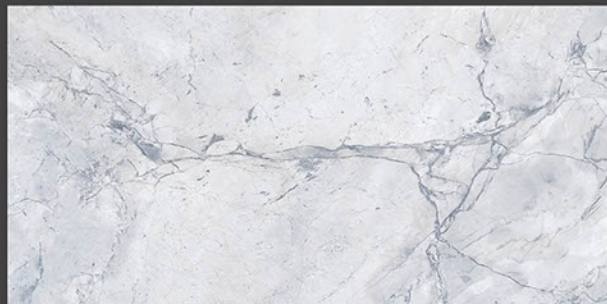

Glossy
COLLECTION

600x1200mm
GLAZED VITRIFIED TILES

NEBRASKA GRIS

RANDOM FACES - 4

Low Water
Absorption

Frost
Resistant

Chemical
Resistant

Stain
Resistance

Zero
Maintenance

Easy to
Clean