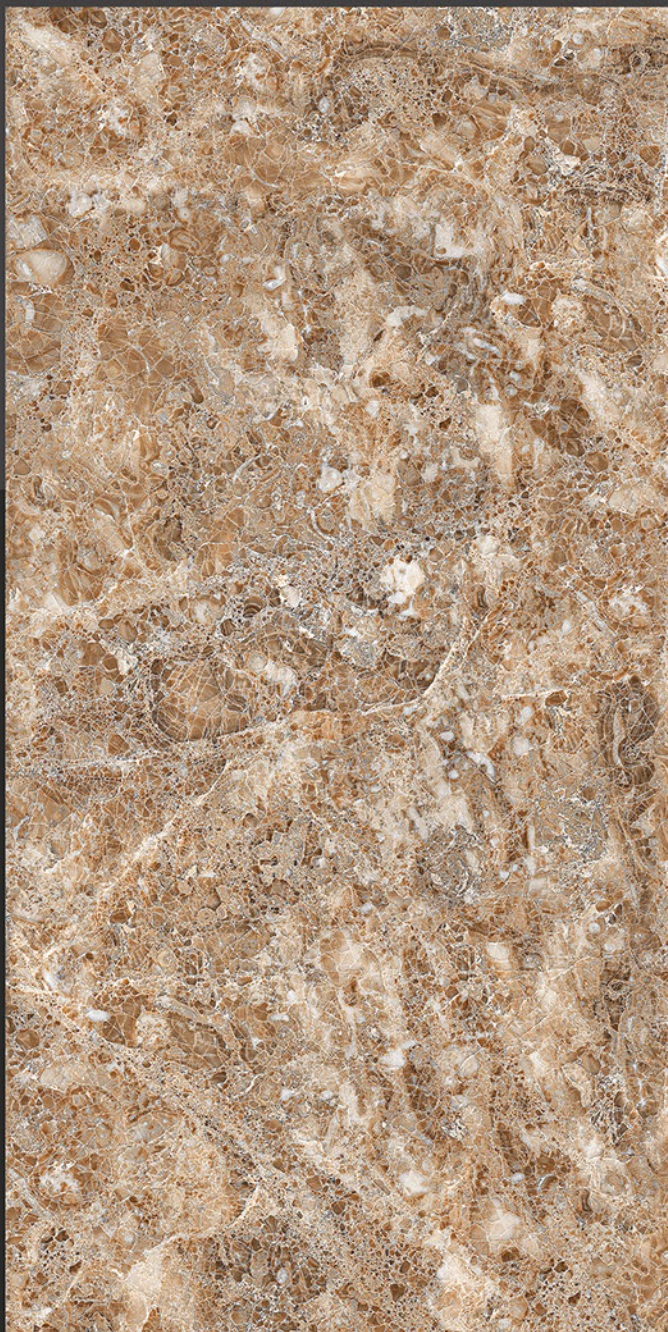

Glossy
COLLECTION

600x1200mm
GLAZED VITRIFIED TILES

EMPREDOR HONEY GOLD

RANDOM FACES - 1

Low Water
Absorption

Frost
Resistant

Chemical
Resistant

Stain
Resistance

Zero
Maintenance

Easy to
Clean