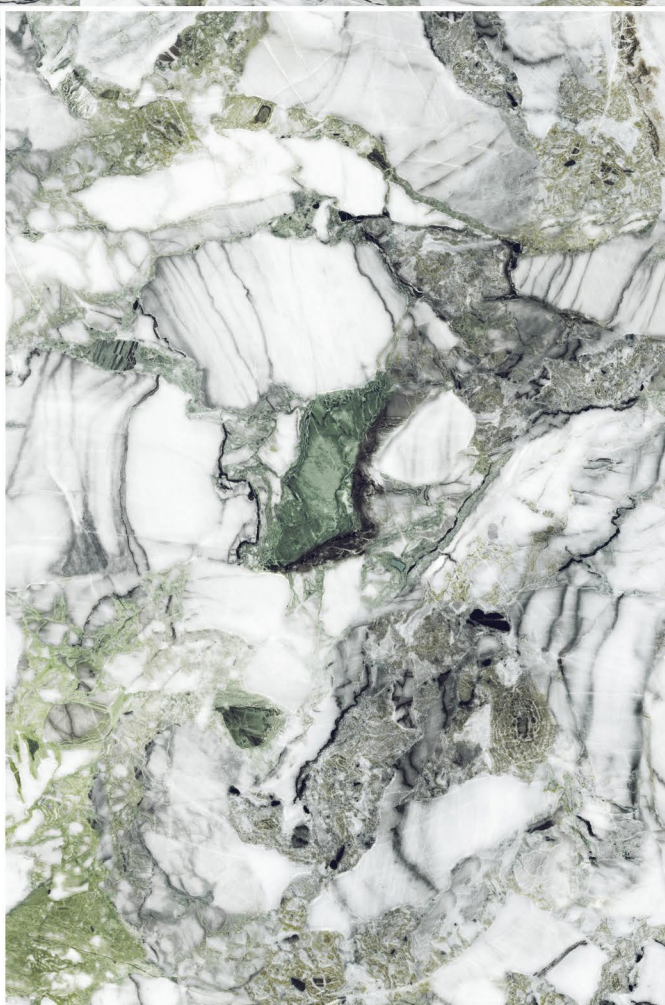

1200 x 1800 mm

Andrea®
We Garnish The Architect

STONEX GREEN

RANDOM