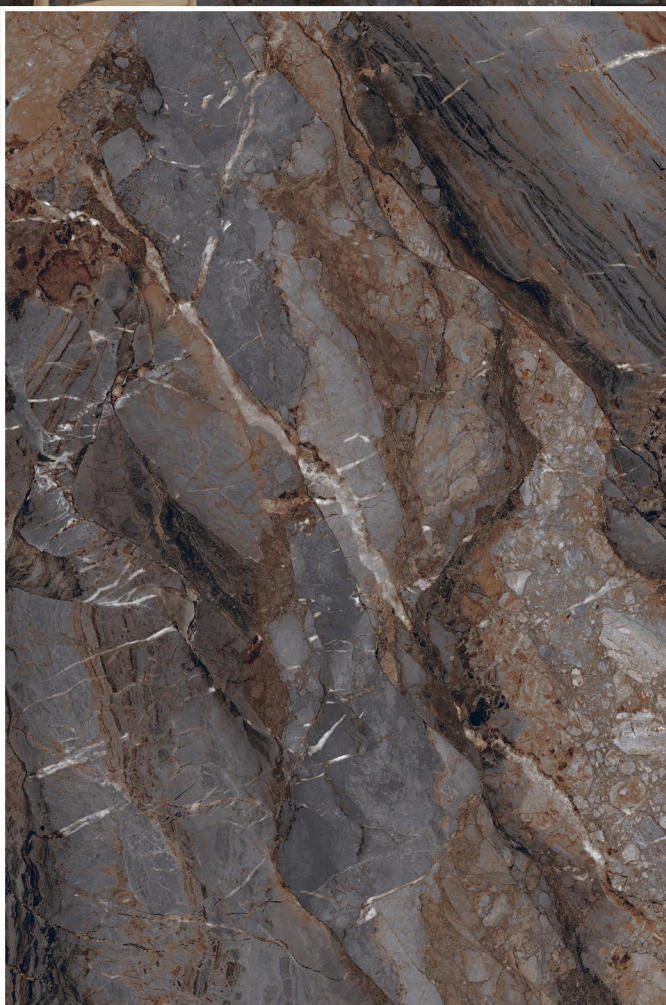

## BLUEZEE BROWN

12000 x 18000

RANDOM

SP. COLOUR

1200 x 1800 mm

**CASACADE SPIDER**

RANDOM

SP. COLOUR