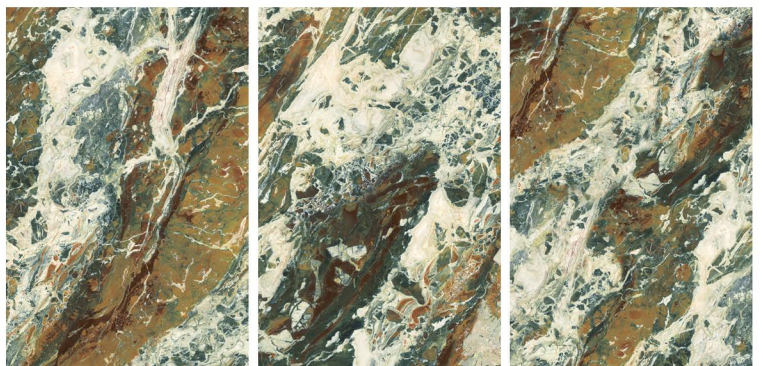

## SERVOLINE GREEN

12000 x 18000

RANDOM

SP. COLOUR

1200 x 1800 mm

**Andrea**<sup>®</sup>  
We Garnish The Architect