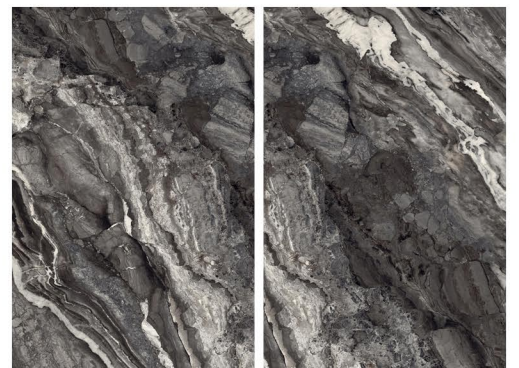

1200 x 1800 mm

Andrea®
We Garnish The Architect

BEVIN NATURAL

RANDOM

HG
HIGH GLOSS