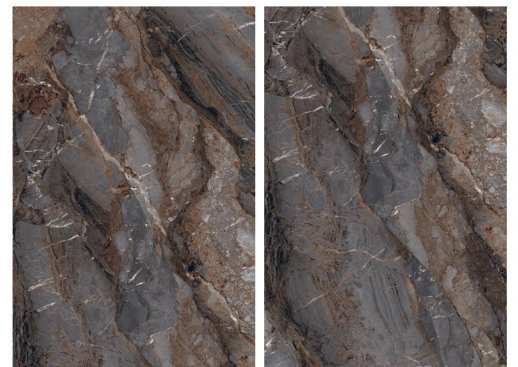

## BLUEZEE BROWN

12000 x 18000

RANDOM

SP. COLOUR

1200 x 1800 mm

**CASACADE SPIDER**

RANDOM

SP. COLOUR