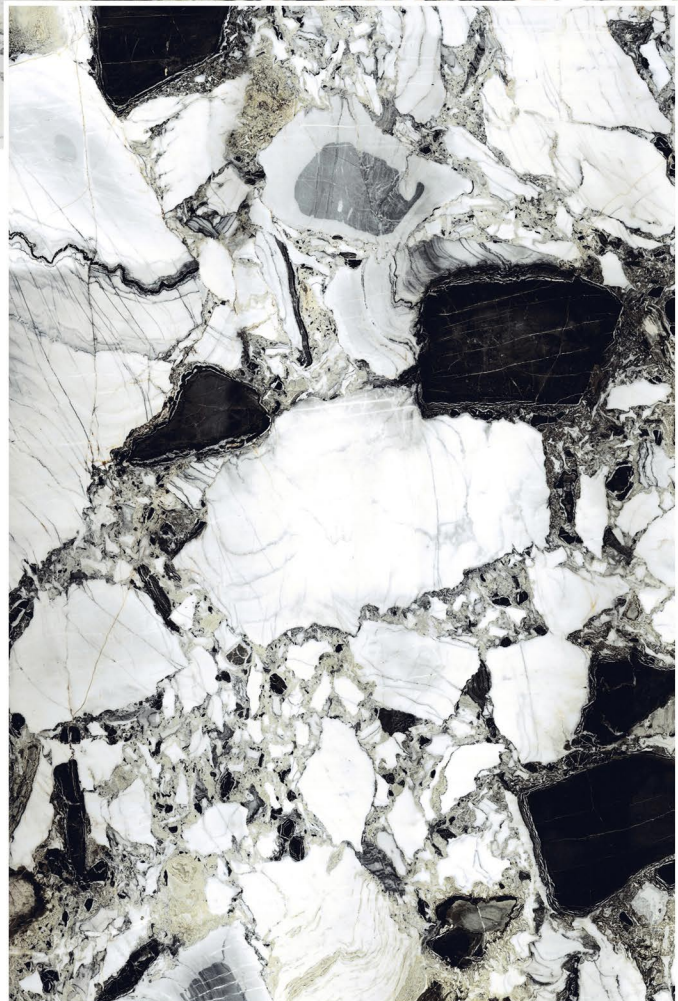

1200 x 1800 mm

Andrea®
We Garnish The Architect

EMERALD JADE

HG
HIGH GLOSS

RANDOM