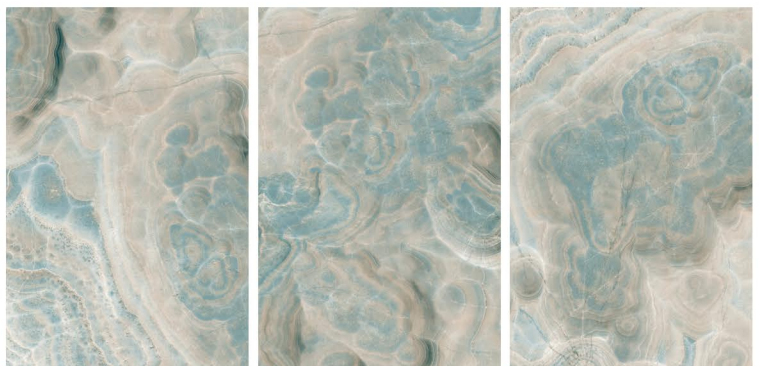

## CIPRIA MATTONE

12000 x 18000

RANDOM

SP. COLOUR

1200 x 1800 mm

**Andrea**<sup>®</sup>  
We Garnish The Architect