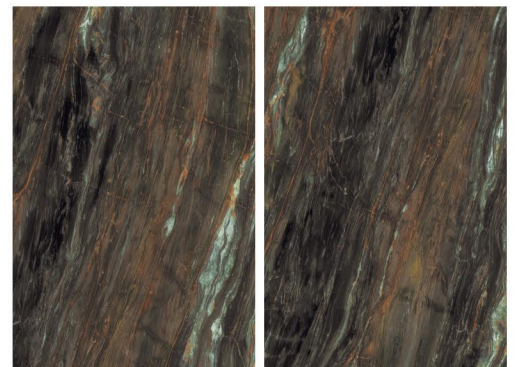

## BLENDARK CAMEL

RANDOM

SP. COLOUR

1200 x 1800 mm

**Andrea**<sup>®</sup>  
We Garnish The Architect

CONCEPT OF BLUEZEE BROWN

1200 x 1800 mm

**Andrea**<sup>®</sup>  
We Garnish The Architect