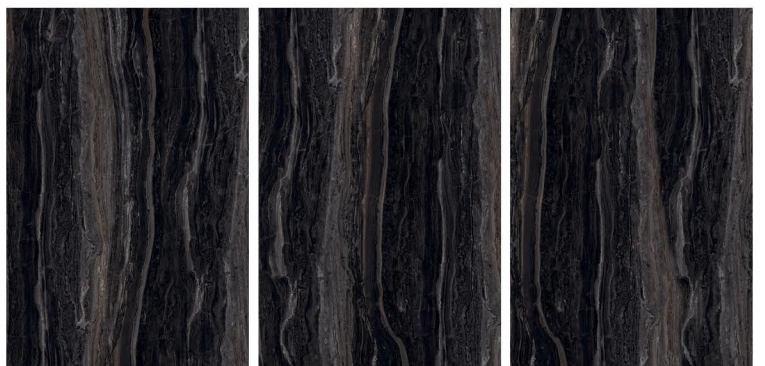

## GLAMOUR BLACK

12000 x 18000

RANDOM

**HG**  
HIGH GLOSS

1200 x 1800 mm

**Andrea**<sup>®</sup>  
We Garnish The Architect