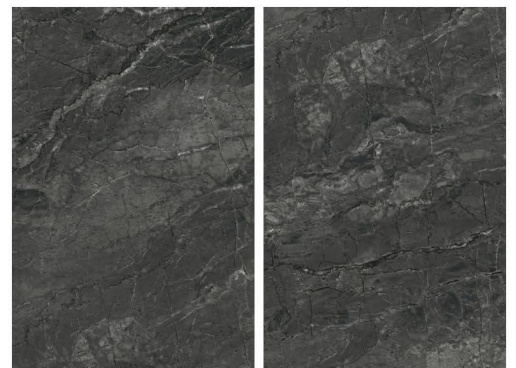

1200 x 1800 mm

Andrea®
We Garnish The Architect

FLORIANA MOSH

RANDOM

C
CARVING