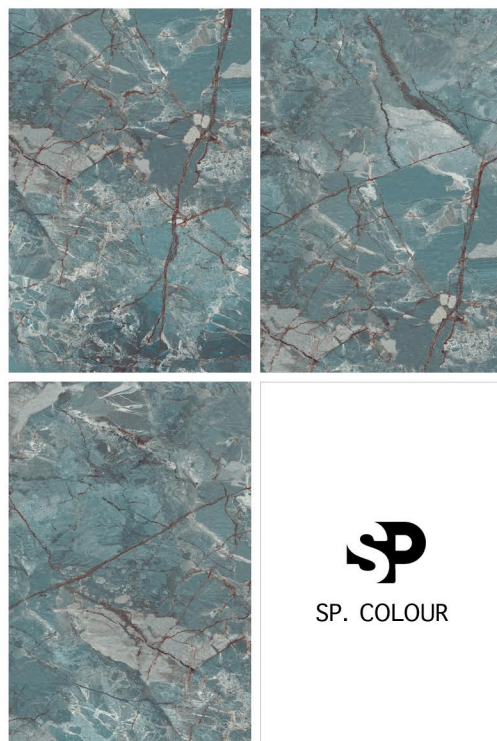

1200 x 1800 mm

Andrea®
We Garnish The Architect

GLIZZ AQUA

RANDOM

SP
SP. COLOUR