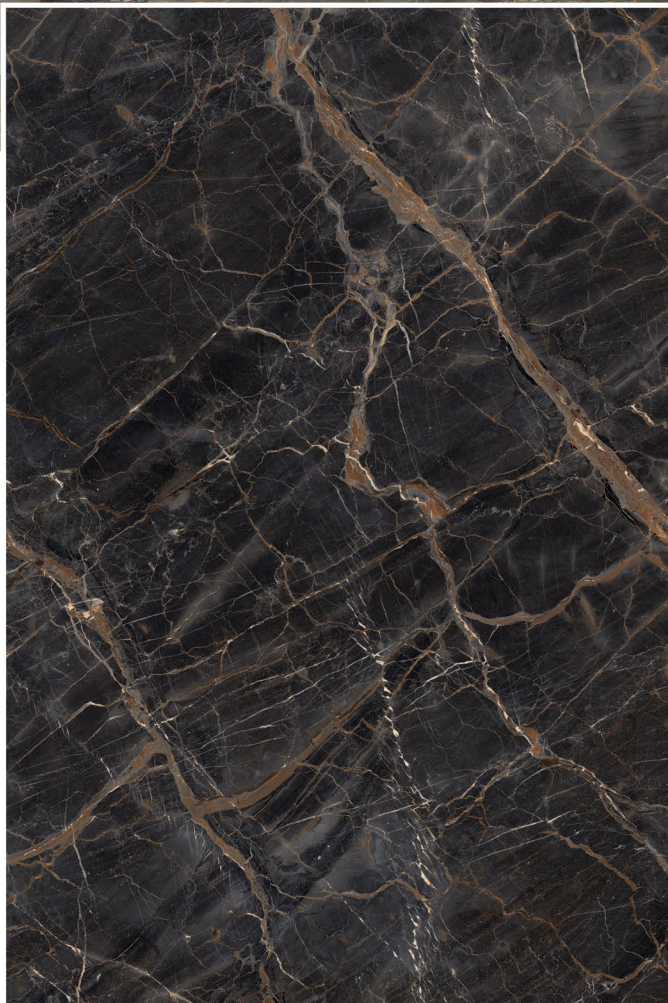

1200 x 1800 mm

Andrea®
We Garnish The Architect

ESTERDA BLACK

RANDOM

HG

HIGH GLOSS