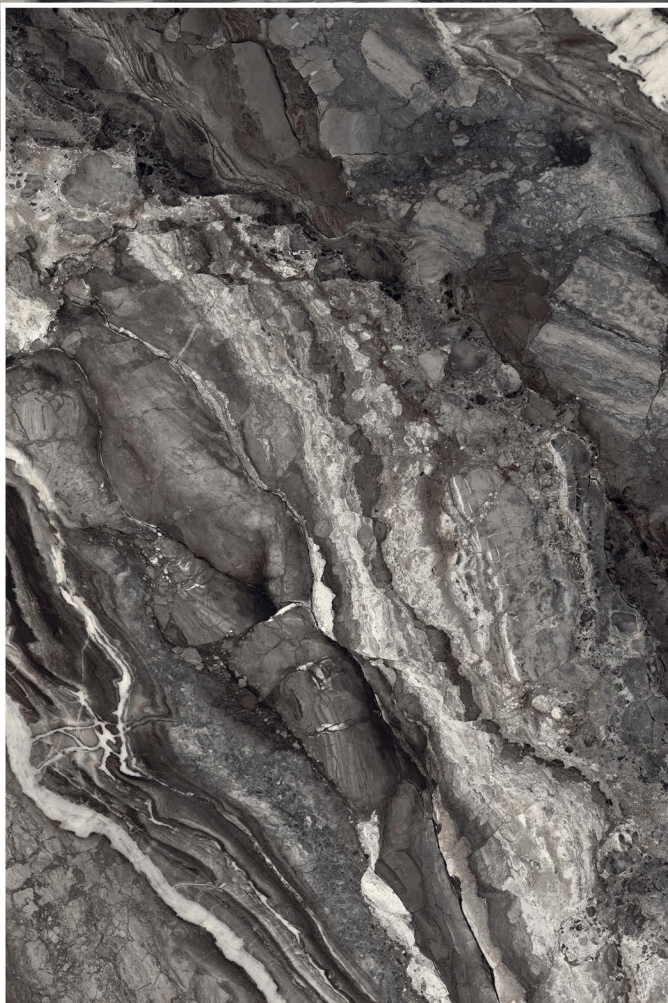

1200 x 1800 mm

Andrea®
We Garnish The Architect

BEVIN NATURAL

RANDOM

HG
HIGH GLOSS