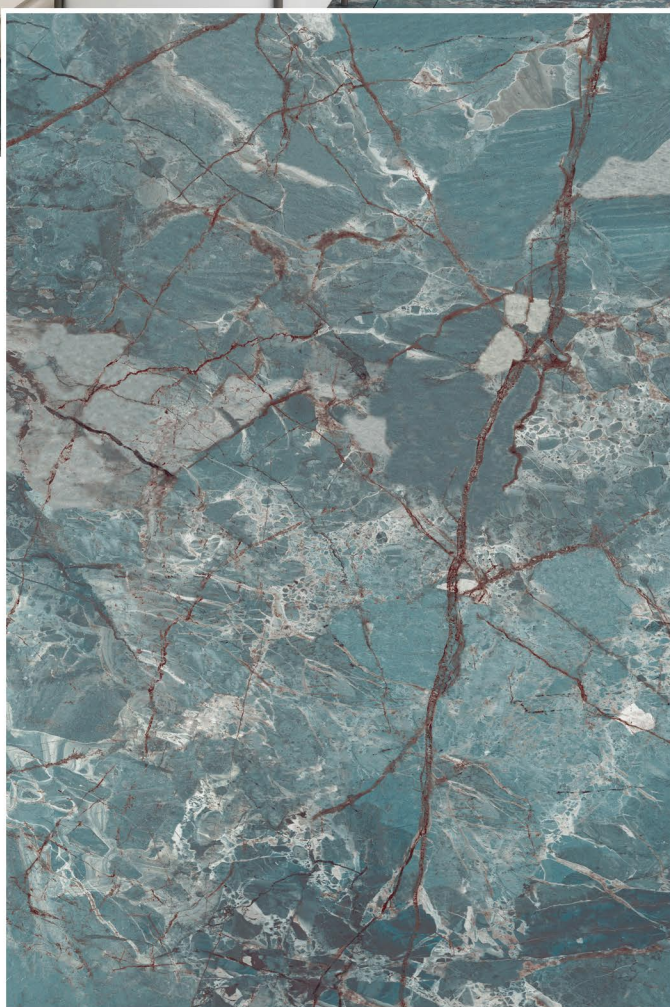

1200 x 1800 mm

Andrea®
We Garnish The Architect

GLIZZ AQUA

RANDOM

SP
SP. COLOUR