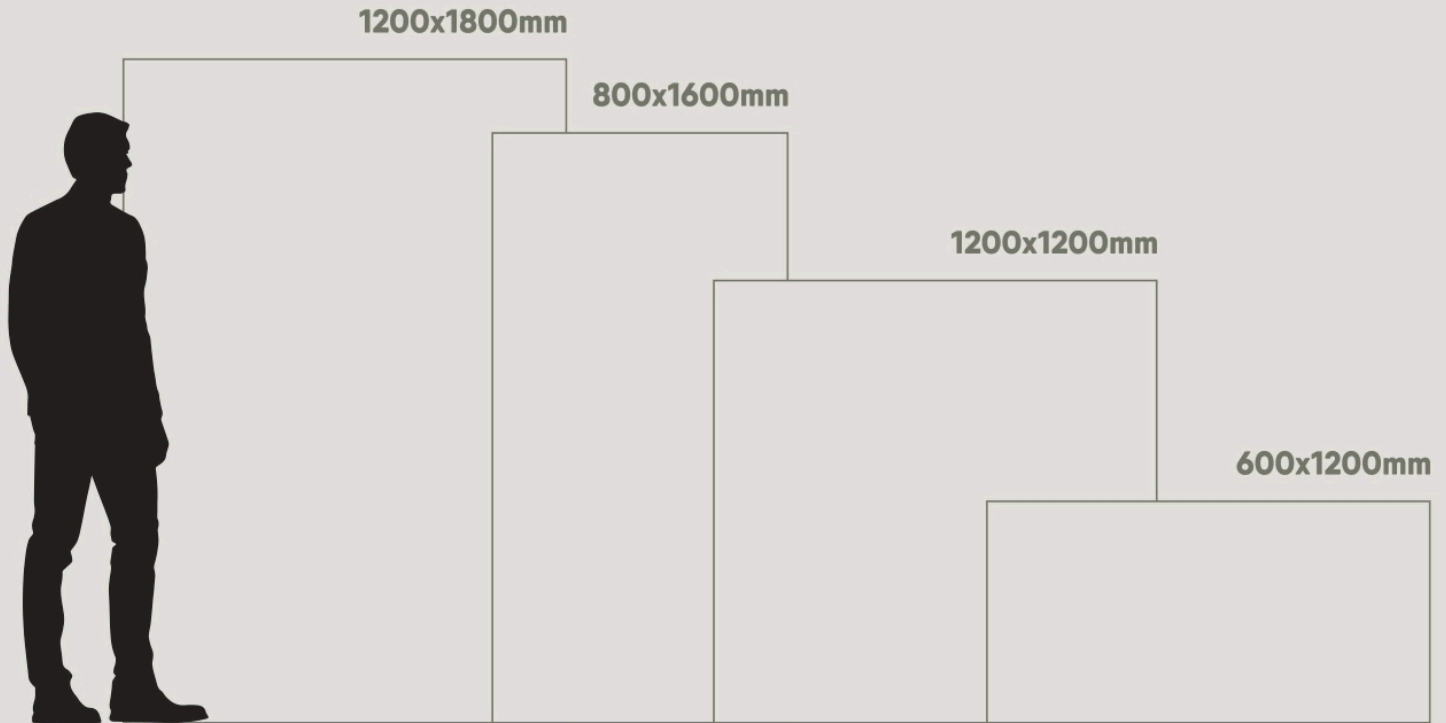

# Andrea

*We Garnish The Architect*

**Bansiya Overseas LLP (BOL)**

**Andrea**<sup>®</sup>  
We Garnish The Architect

CREATIVE  
FROM  
ITS  
CORE

**1200x1800mm**  
120x180cm