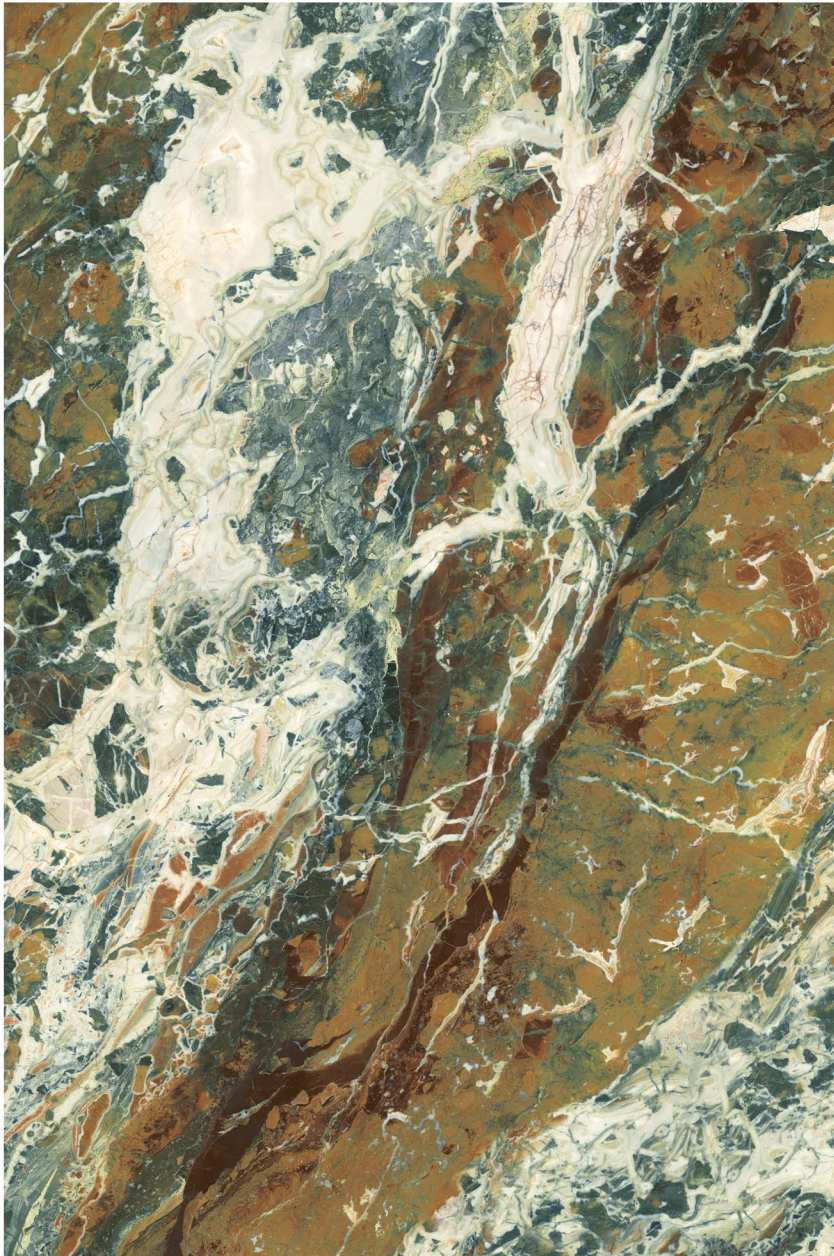

1200 x 1800 mm

Andrea®
We Garnish The Architect

SERVOLINE GREEN