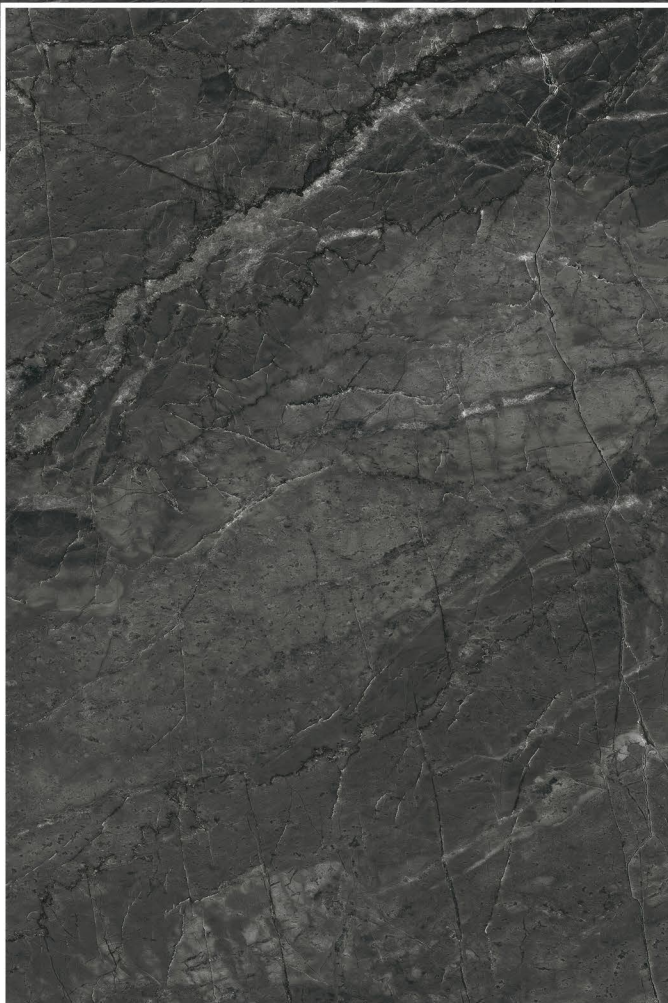

1200 x 1800 mm

Andrea®
We Garnish The Architect

FLORIANA MOSH

RANDOM

C
CARVING