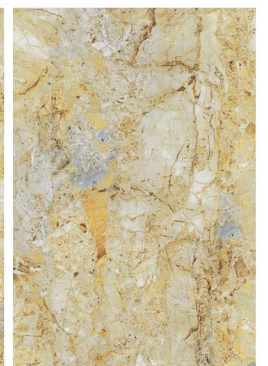

12000 x 18000

RANDOM