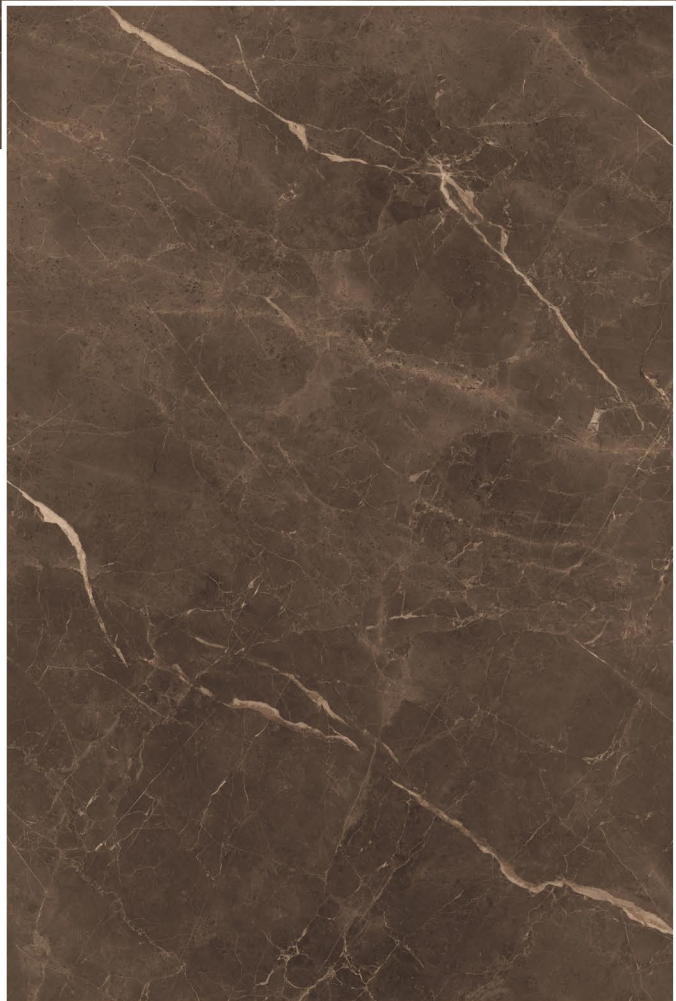

1200 x 1800 mm

Andrea®
We Garnish The Architect

ARMANI COOPER

RANDOM

HG
HIGH GLOSS