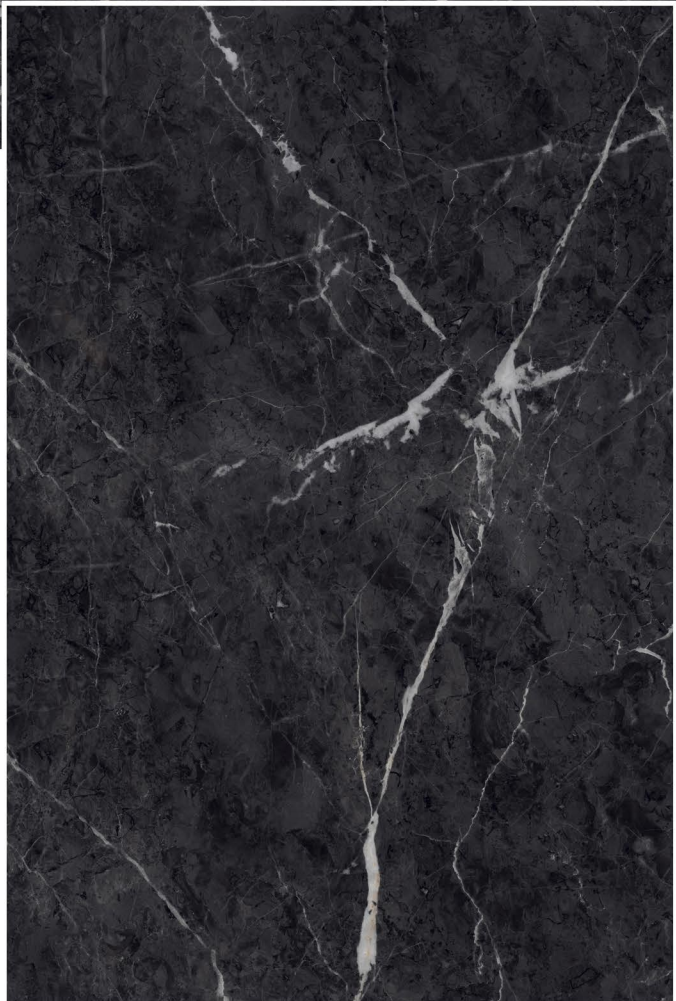

1200 x 1800 mm

Andrea®
We Garnish The Architect

ROLEX BLACK

RANDOM