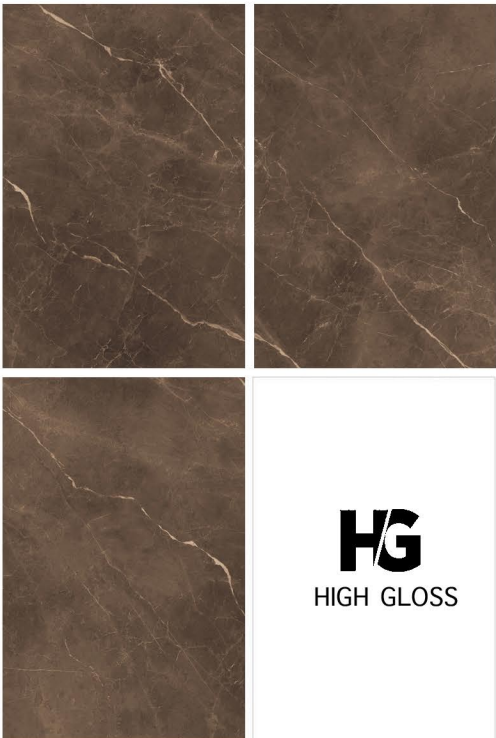

1200 x 1800 mm

Andrea®
We Garnish The Architect

ARMANI COOPER

RANDOM

HG
HIGH GLOSS