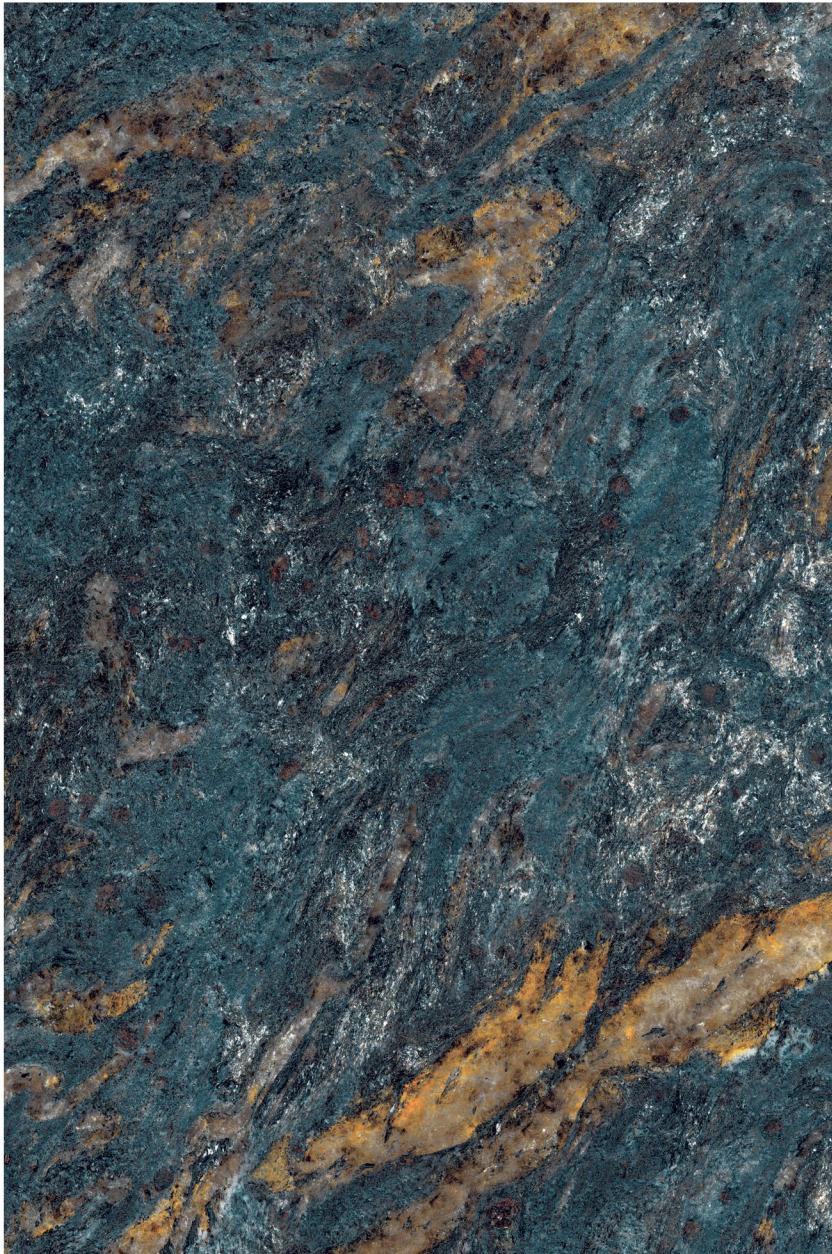

1200 x 1800 mm

Andrea®
We Garnish The Architect

LIBECCIO BLUE