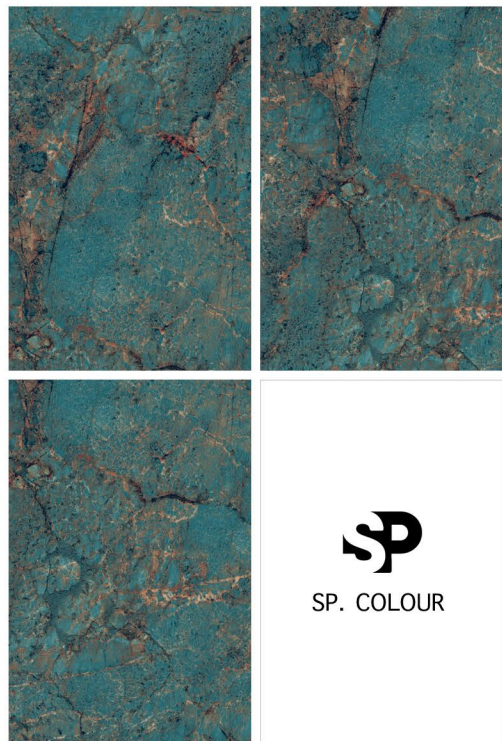

1200 x 1800 mm

Andrea®
We Garnish The Architect

AMAZONITE AQUA

RANDOM

SP. COLOUR