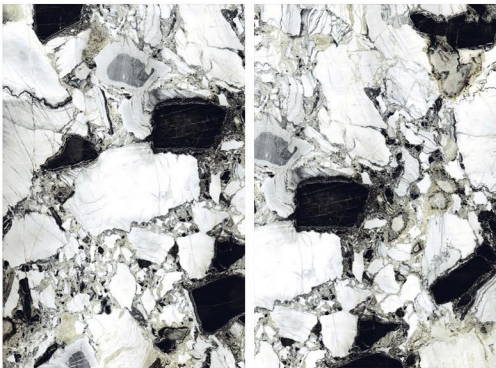

1200 x 1800 mm

Andrea®
We Garnish The Architect

EMERALD JADE

HG
HIGH GLOSS

RANDOM