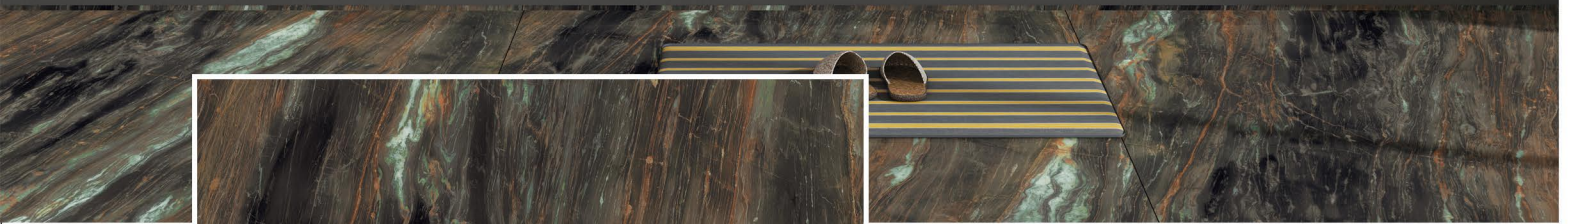

## BLENDARK CAMEL

RANDOM

SP. COLOUR

1200 x 1800 mm

**Andrea**<sup>®</sup>  
We Garnish The Architect

CONCEPT OF BLUEZEE BROWN

1200 x 1800 mm

**Andrea**<sup>®</sup>  
We Garnish The Architect