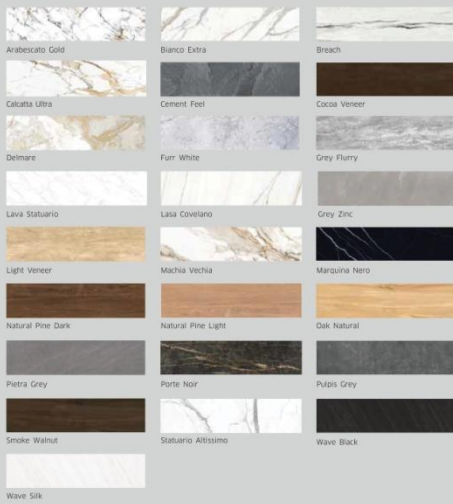

### JOINT POSSIBILITIES

Birds beak

45° corner

Soft corner

FEEL

  
 Our collections offer professional-grade performance while seamlessly blending the latest innovations with a premium design aesthetic that is crafted with authentic, high-quality materials.

The Functionality of  
The Residential Kitchen

Elevating Classic Style  
for Today's Homeowner

Leading Edge Design  
and Innovation

**PRODUCT**  
Range

FEEL

**PRODUCT**  
Finishes

**FEEL**

A matte finish with a light layer of enamel for subtle shine and a pleasantly soft touch. Surface finish which is easy to clean.