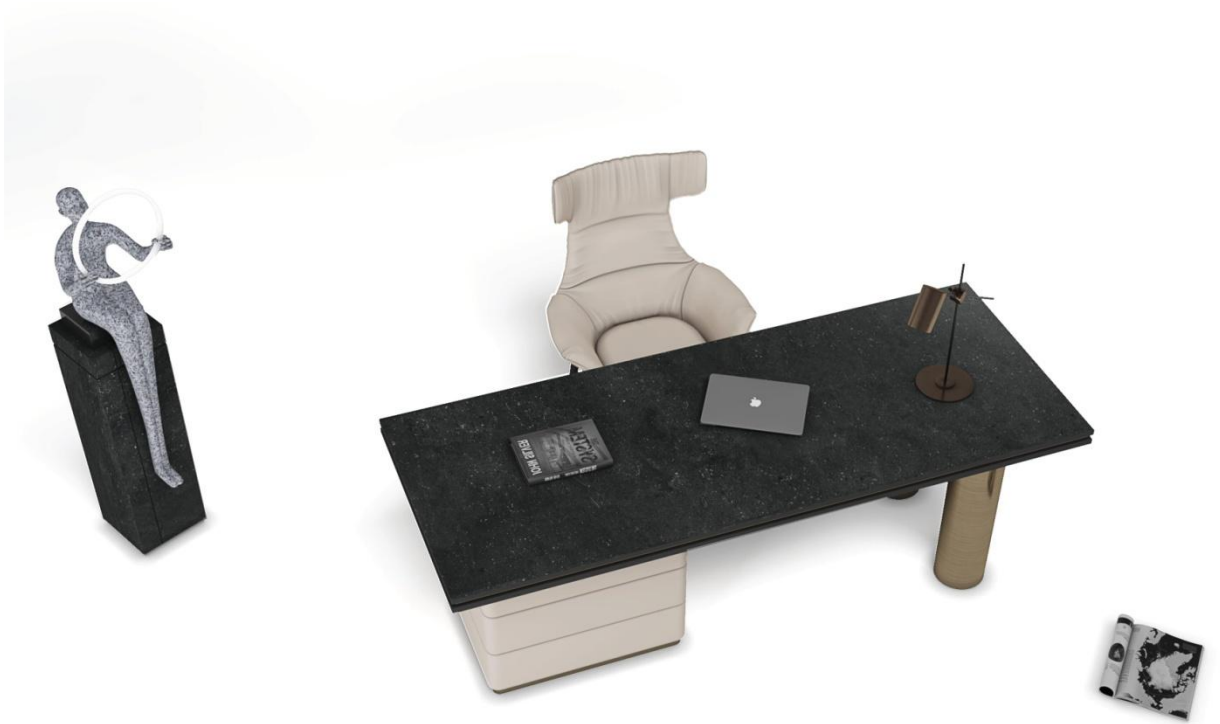

METAL BLACK