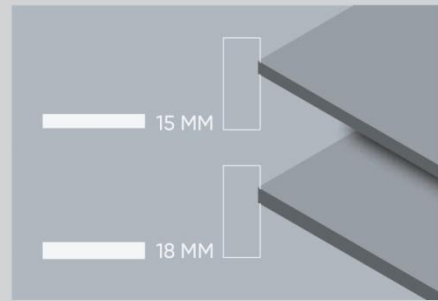

PRODUCT
Formats

The thicknesses are one of the most important elements characterizing ibis. It is unique in providing 2 different thicknesses to its public.

15 and 18 mm is set aside for the most demanding product applications such as kitchen countertops.