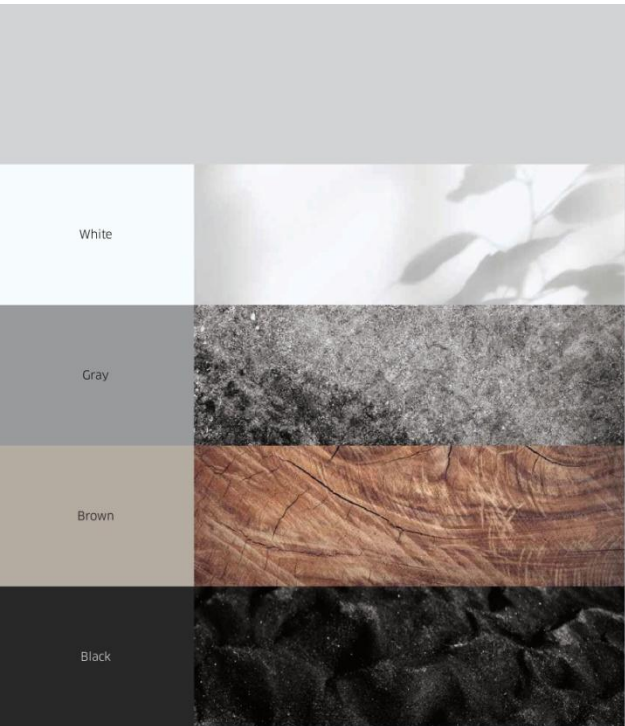

### JOINT POSSIBILITIES

Birds beak

45° corner

Soft corner

FEEL

  
 Our collections offer professional-grade performance while seamlessly blending the latest innovations with a premium design aesthetic that is crafted with authentic, high-quality materials.