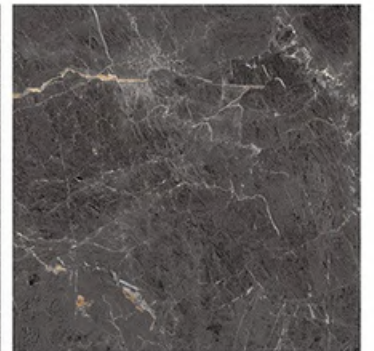

HIGH GLOSS

RANDOM

OSIRIS GREY

HIGH GLOSS

RANDOM

**next
generation
marble
slab**

R

RUSTIC