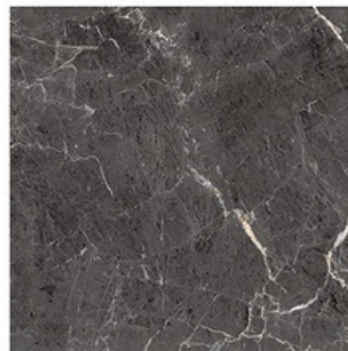

HIGH GLOSS

RANDOM

OSIRIS GREY

HIGH GLOSS

RANDOM

**next
generation
marble
slab**

R

RUSTIC