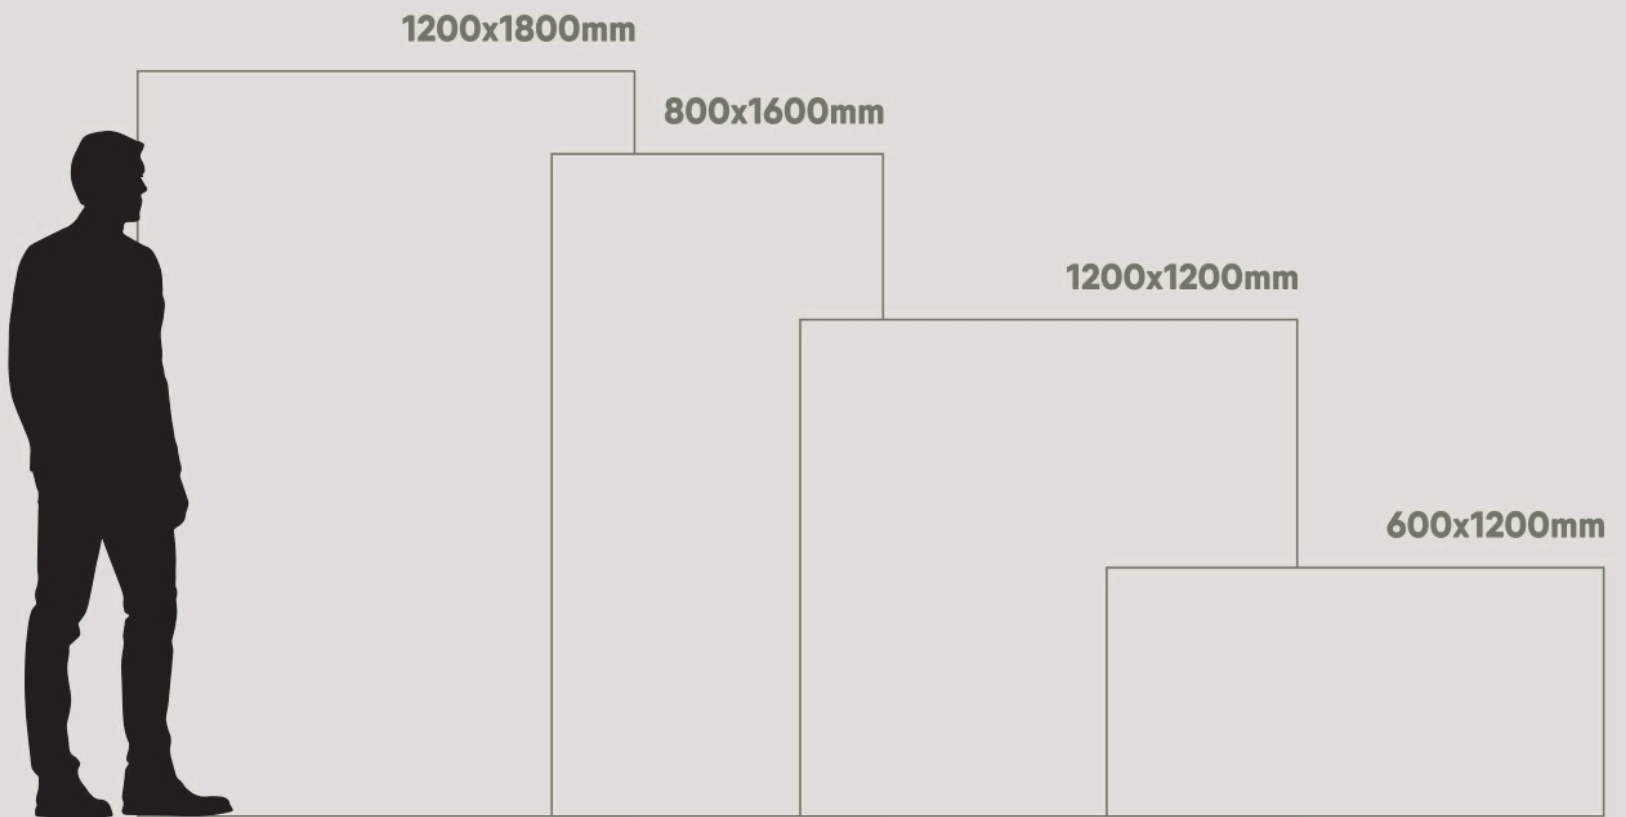

Andrea®
We Garnish The Architect

CREATIVE
FROM
ITS
CORE