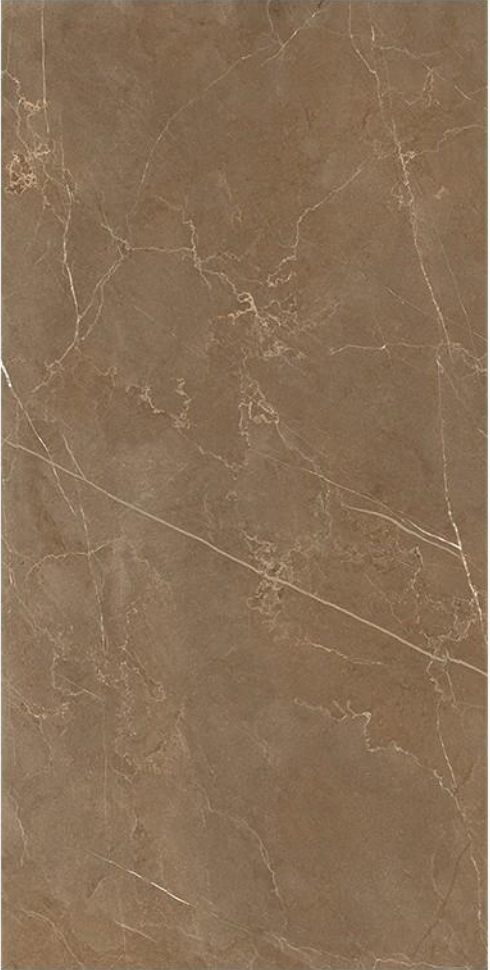

MAXIMA BROWN

Size 800X 1600MM	Finish Rocker	Randoms 4