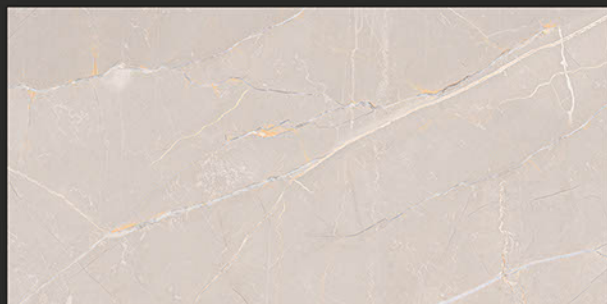

Glossy
COLLECTION

600x1200mm
GLAZED VITRIFIED TILES

ARMANI BEIGE

RANDOM FACES -4

Low Water
Absorption

Frost
Resistant

Chemical
Resistant

Stain
Resistance

Zero
Maintenance

Easy to
Clean