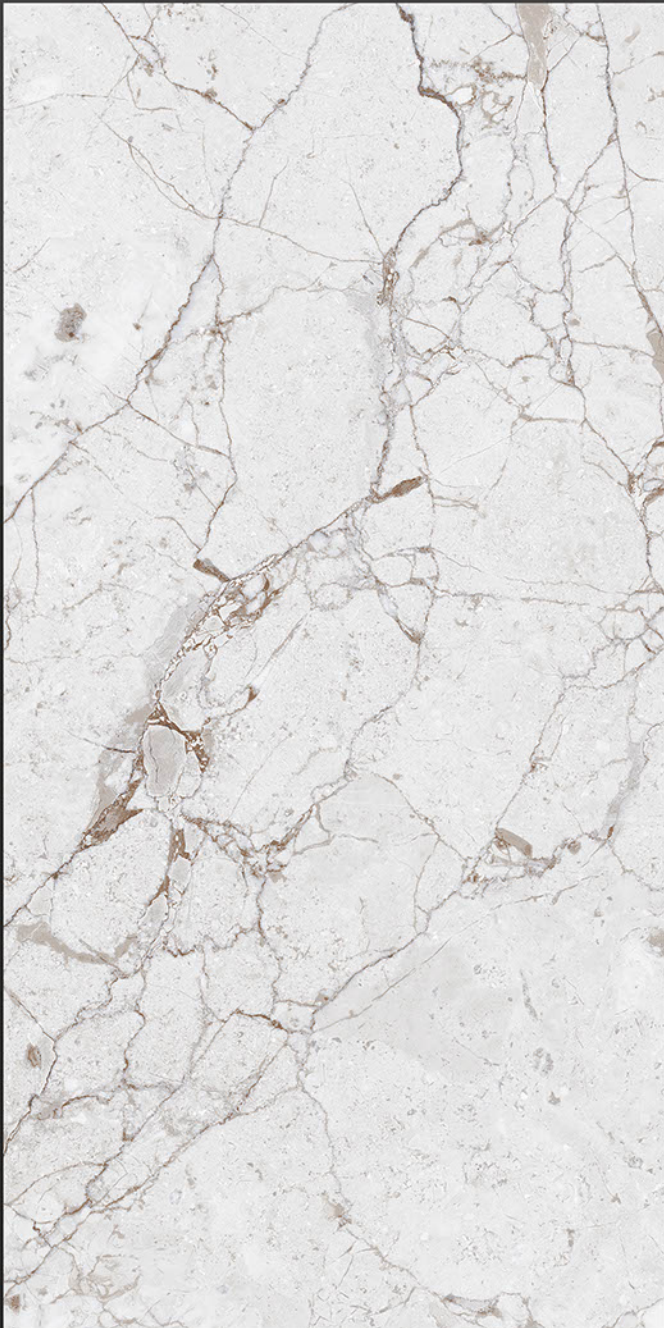

Glossy
COLLECTION

600x1200mm
GLAZED VITRIFIED TILES

BRECCIA GRIS

RANDOM FACES - 4

Low Water
Absorption

Frost
Resistant

Chemical
Resistant

Stain
Resistance

Zero
Maintenance

Easy to
Clean