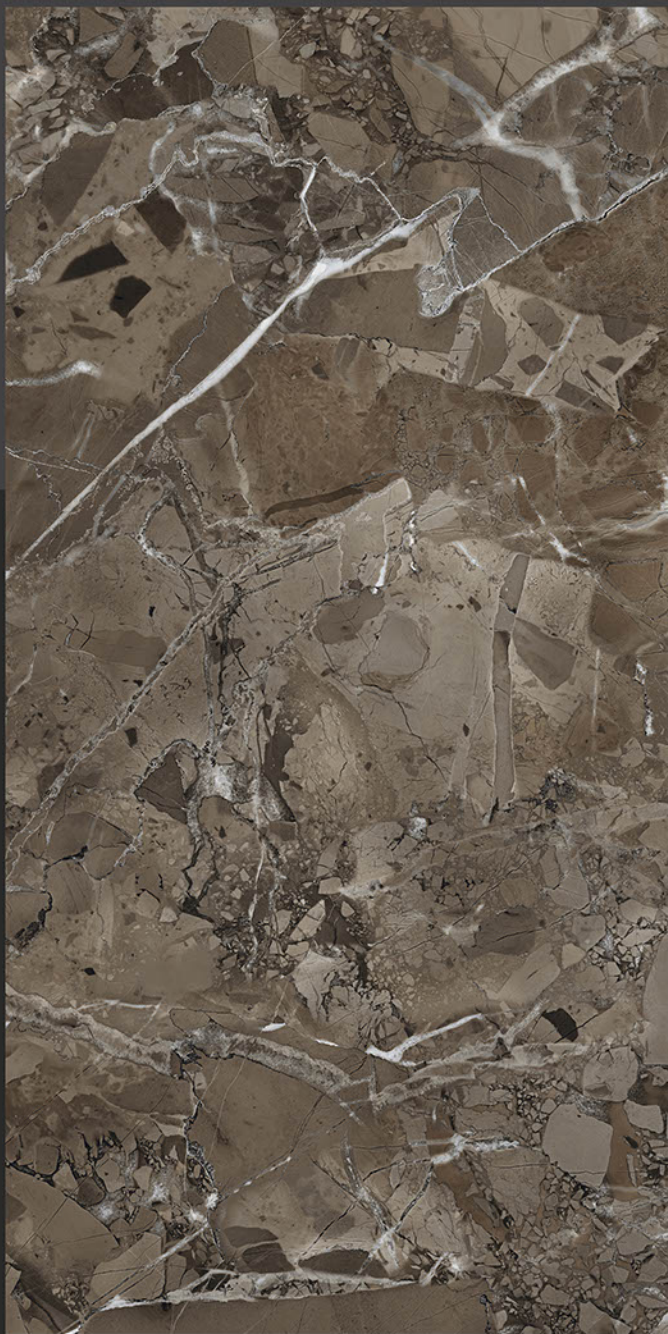

Zero
Maintenance

Easy to
Clean

DESIGN SHOWN -
EARTH OLIVE & MARFIL

Glossy
COLLECTION

600x1200mm
GLAZED VITRIFIED TILES

EARTH OLIVE

RANDOM FACES - 3

Low Water
Absorption