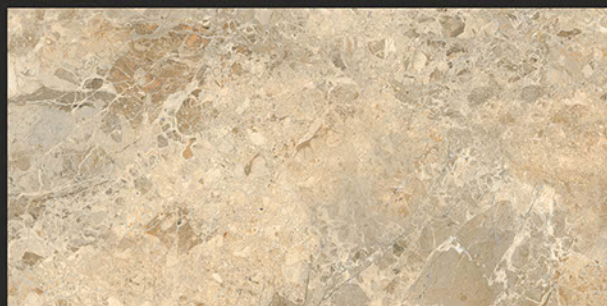

Glossy
COLLECTION

600x1200mm
GLAZED VITRIFIED TILES

BRECCIA AURORA

RANDOM FACES - 4

Low Water
Absorption

Frost
Resistant

Chemical
Resistant

Stain
Resistance

Zero
Maintenance

Easy to
Clean