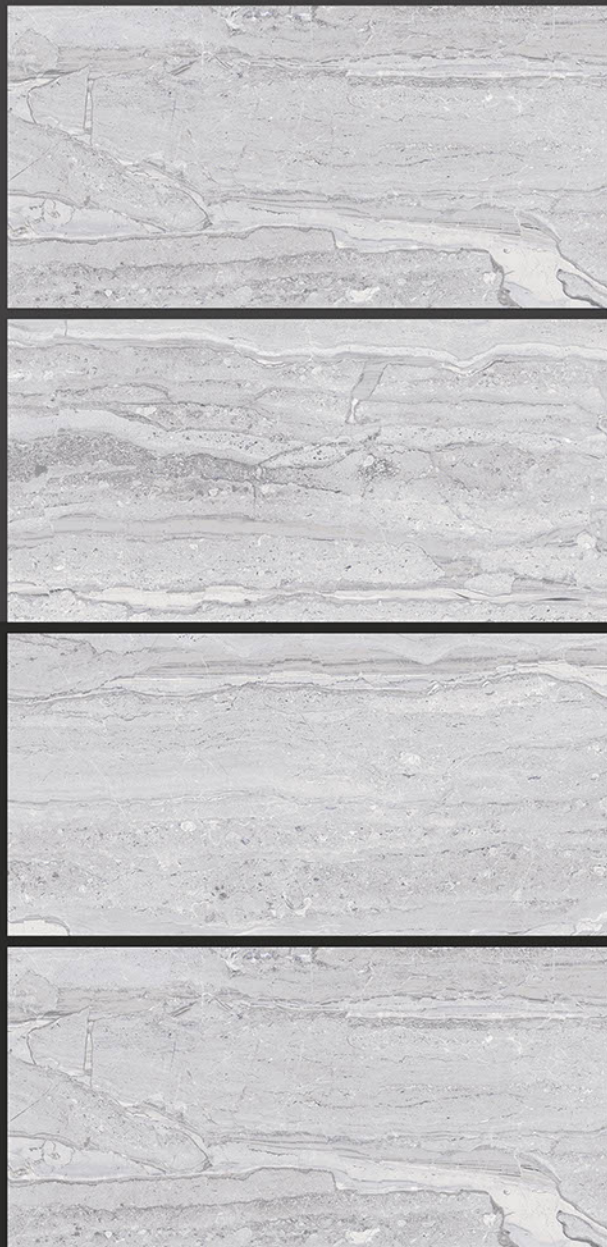

Glossy
COLLECTION

600x1200mm
GLAZED VITRIFIED TILES

DYNA GRIS

RANDOM FACES - 3

Low Water
Absorption

Frost
Resistant

Chemical
Resistant

Stain
Resistance

Zero
Maintenance

Easy to
Clean