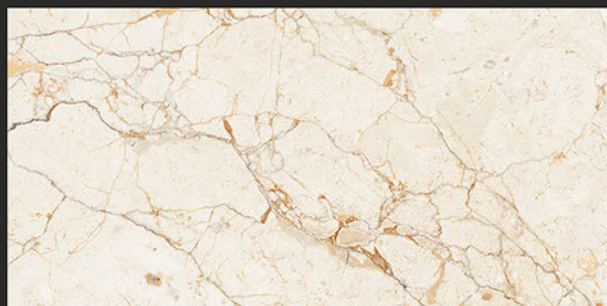

Stain
Resistance

Zero
Maintenance

Easy to
Clean

DESIGN SHOWN -
BRECCIA GRIS

Glossy
COLLECTION

600x1200mm
GLAZED VITRIFIED TILES

BRECCIA CREMA

RANDOM FACES - 4