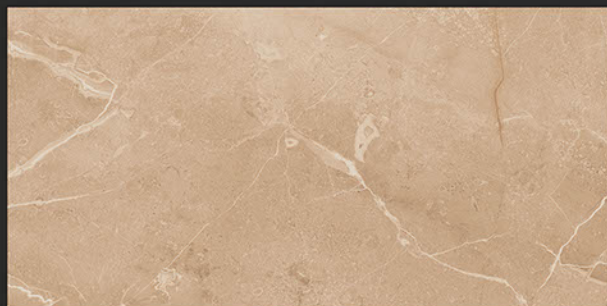

Stain
Resistance

Zero
Maintenance

Easy to
Clean

DESIGN SHOWN -
CALIFORNIA BROWN & BEIGE

Glossy
COLLECTION

600x1200mm
GLAZED VITRIFIED TILES

CALIFORNIA BROWN

RANDOM FACES - 4