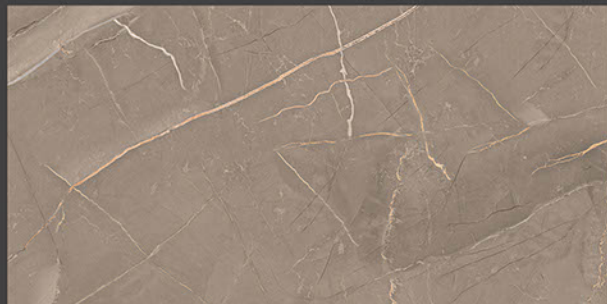

Stain
Resistance

Zero
Maintenance

Easy to
Clean

Glossy
COLLECTION

600x1200mm
GLAZED VITRIFIED TILES

ARMANI BRONZE

RANDOM FACES -4

Low Water
Absorption