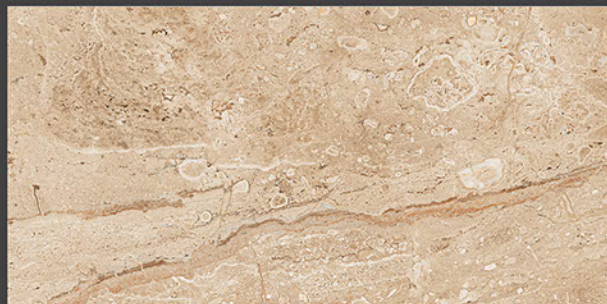

Stain
Resistance

Zero
Maintenance

Easy to
Clean

Glossy
COLLECTION

600x1200mm
GLAZED VITRIFIED TILES

DAHINO BEIGE

RANDOM FACES - 3

Low Water
Absorption