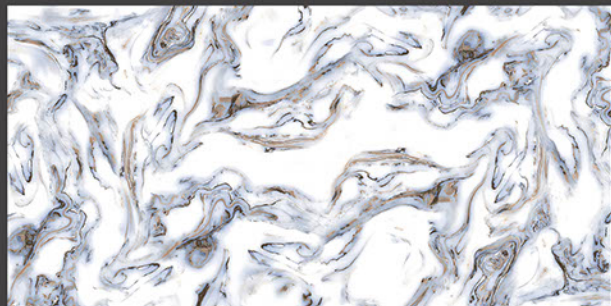

Stain
Resistance

Zero
Maintenance

Easy to
Clean

DESIGN SHOWN -
BRECCIA

Glossy
COLLECTION

600x1200mm
GLAZED VITRIFIED TILES

BURBERRY BLUE

RANDOM FACES - 3