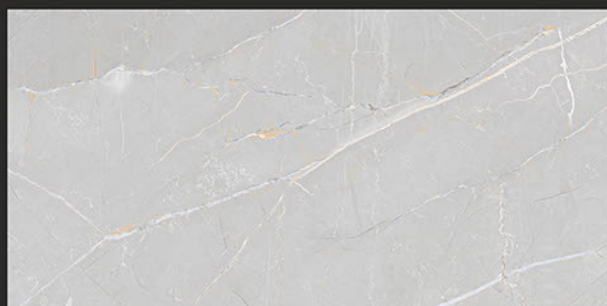

Glossy
COLLECTION

600x1200mm
GLAZED VITRIFIED TILES

ARMANI BIANCO

RANDOM FACES -4

Low Water
Absorption

Frost
Resistant

Chemical
Resistant

Stain
Resistance

Zero
Maintenance

Easy to
Clean