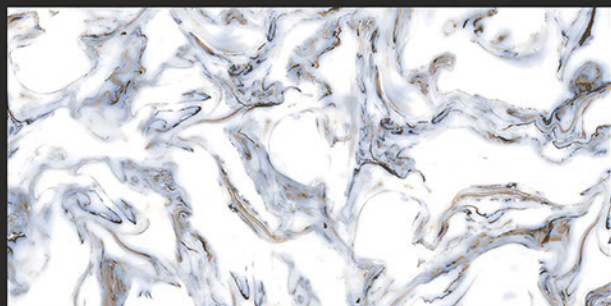

Stain
Resistance

Zero
Maintenance

Easy to
Clean

DESIGN SHOWN -
BRECCIA

Glossy
COLLECTION

600x1200mm
GLAZED VITRIFIED TILES

BURBERRY BLUE

RANDOM FACES - 3