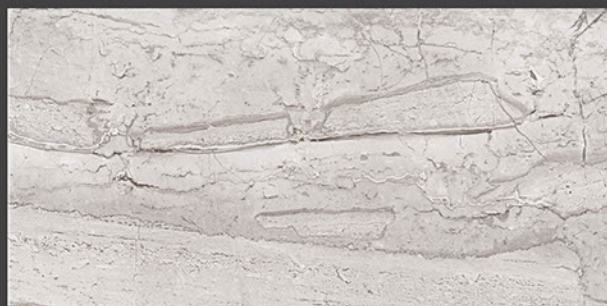

Stain
Resistance

Zero
Maintenance

Easy to
Clean

DESIGN SHOWN -
DYNA NATURAL BEIGE

Glossy
COLLECTION

600x1200mm
GLAZED VITRIFIED TILES

DYNA NATURAL GRIS

RANDOM FACES - 4