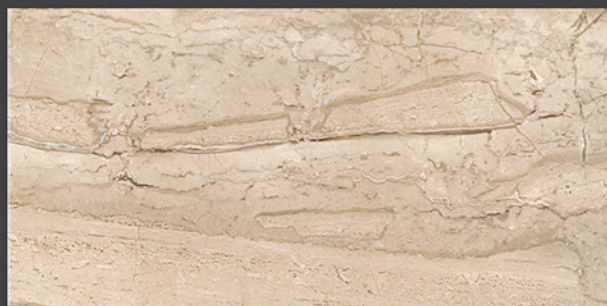

Glossy
COLLECTION

600x1200mm
GLAZED VITRIFIED TILES

DYNA NATURAL BEIGE

RANDOM FACES - 4

Low Water
Absorption

Frost
Resistant

Chemical
Resistant

Stain
Resistance

Zero
Maintenance

Easy to
Clean