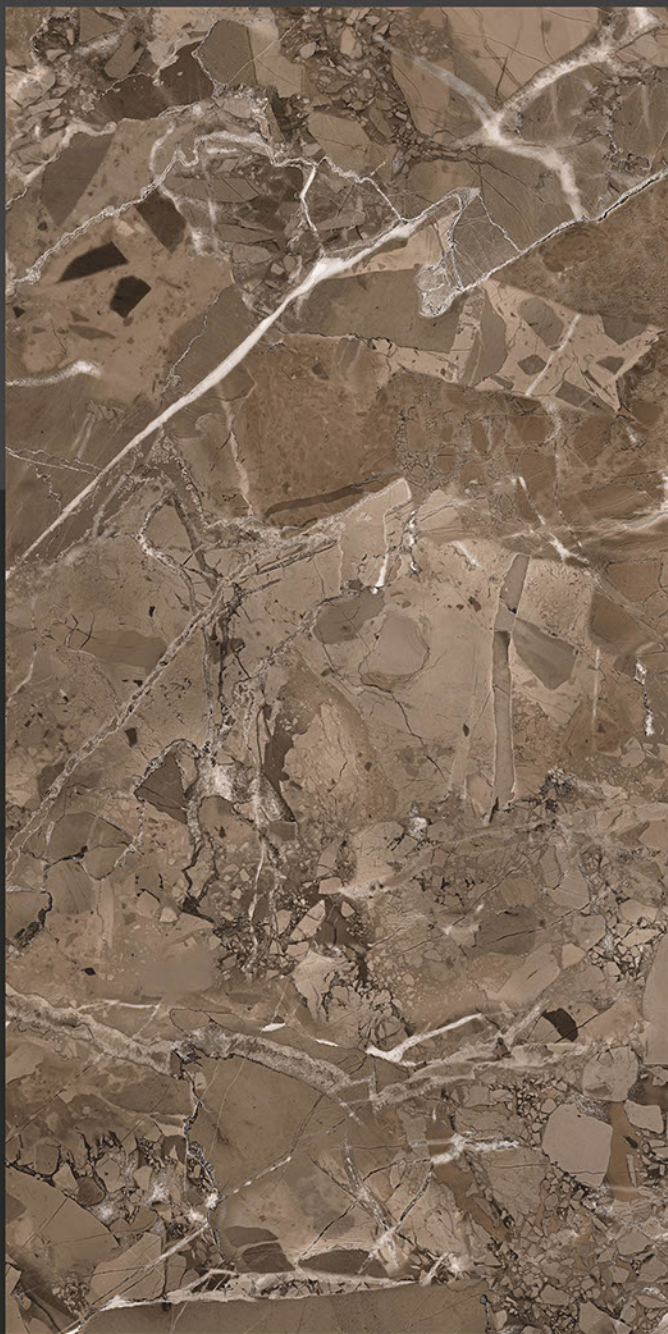

Stain
Resistance

Zero
Maintenance

Easy to
Clean

Glossy
COLLECTION

600x1200mm
GLAZED VITRIFIED TILES

EARTH BROWN

RANDOM FACES - 3

Low Water
Absorption