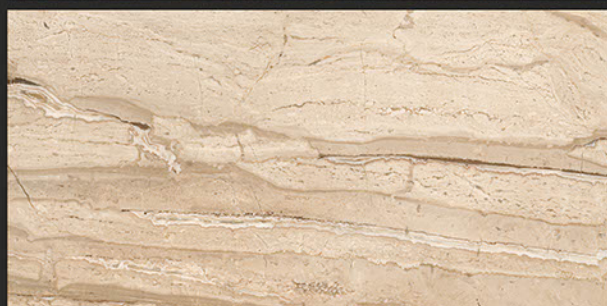

Glossy
COLLECTION

600x1200mm
GLAZED VITRIFIED TILES

DYNA NATURAL BEIGE

RANDOM FACES - 4

Low Water
Absorption

Frost
Resistant

Chemical
Resistant

Stain
Resistance

Zero
Maintenance

Easy to
Clean