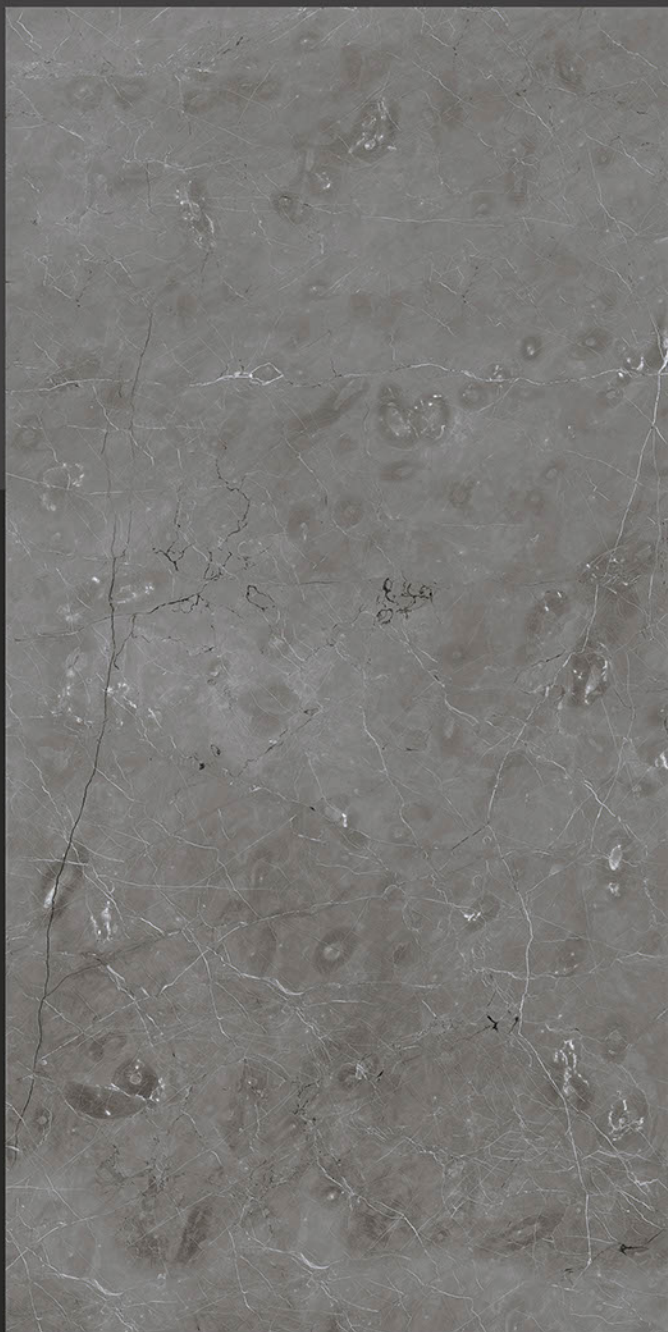

600x1200mm
GLAZED VITRIFIED TILES

ANTIQUE GRAFITO

RANDOM FACES - 4

Low Water
Absorption

Frost
Resistant

Chemical
Resistant

Stain
Resistance

Zero
Maintenance