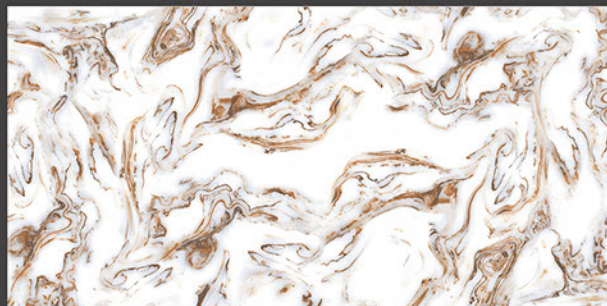

Glossy
COLLECTION

600x1200mm
GLAZED VITRIFIED TILES

BURBERRY BROWN

RANDOM FACES - 3

Low Water
Absorption

Frost
Resistant

Chemical
Resistant

Stain
Resistance

Zero
Maintenance

Easy to
Clean