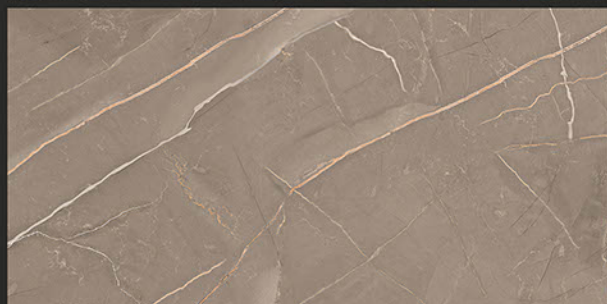

Stain
Resistance

Zero
Maintenance

Easy to
Clean

Glossy
COLLECTION

600x1200mm
GLAZED VITRIFIED TILES

ARMANI BRONZE

RANDOM FACES -4

Low Water
Absorption