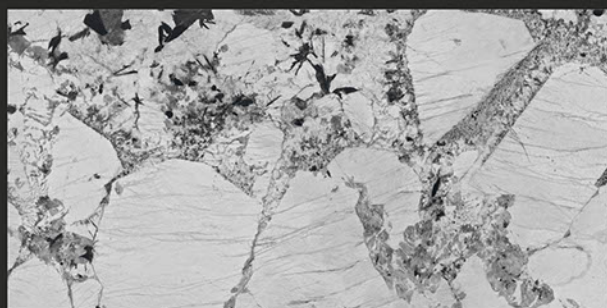

Easy to
Clean

DESIGN SHOWN -
ANATONIA CREMA

Glossy
COLLECTION

600x1200mm
GLAZED VITRIFIED TILES

ANATONIA GRIS

RANDOM FACES - 4

Low Water
Absorption

Frost
Resistant