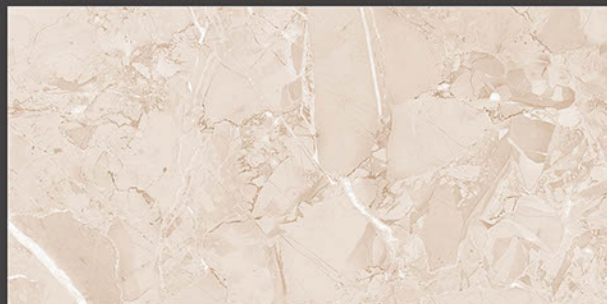

Frost
Resistant

Chemical
Resistant

Stain
Resistance

Zero
Maintenance

Easy to
Clean

Glossy
COLLECTION

600x1200mm
GLAZED VITRIFIED TILES

EARTH CREMA