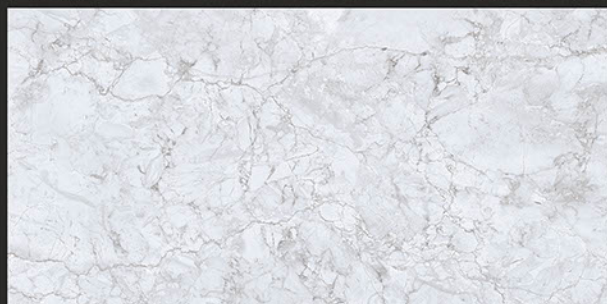

Glossy
COLLECTION

600x1200mm
GLAZED VITRIFIED TILES

ARKOS GRIS

RANDOM FACES -4

Low Water
Absorption

Frost
Resistant

Chemical
Resistant

Stain
Resistance

Zero
Maintenance

Easy to
Clean