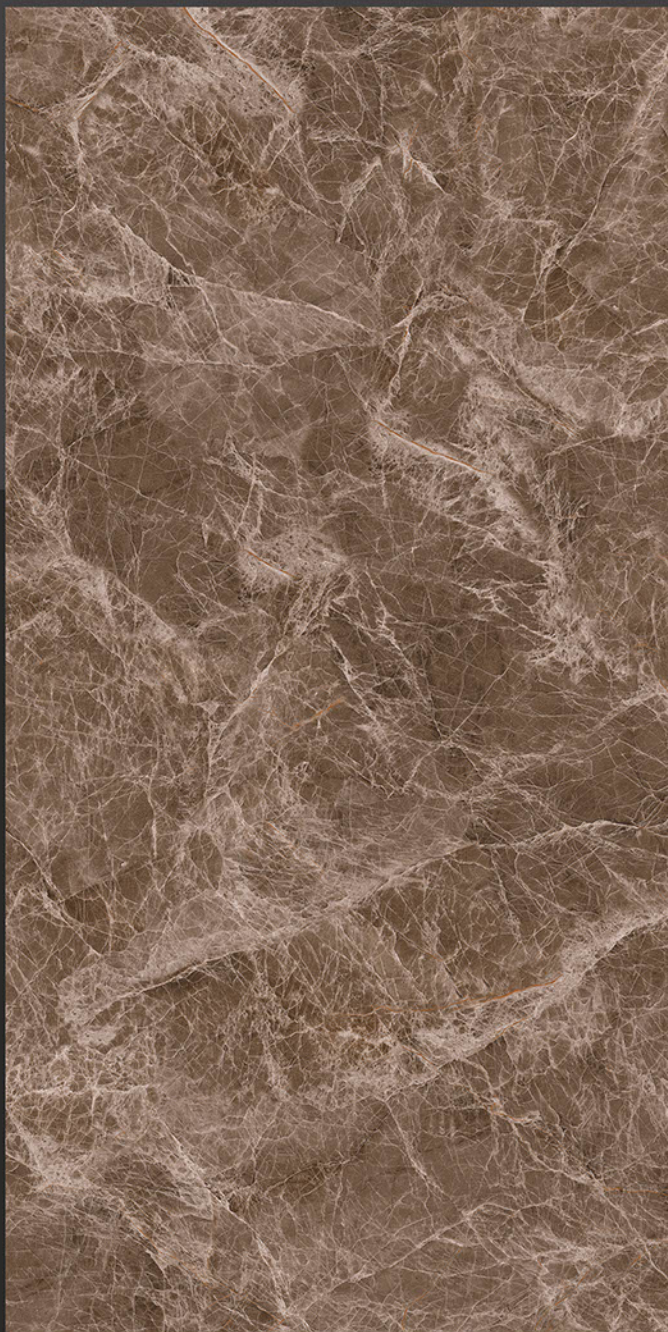

Chemical
Resistant

Stain
Resistance

Zero
Maintenance

Easy to
Clean

Glossy
COLLECTION

600x1200mm
GLAZED VITRIFIED TILES

EMPREDOR BROWN

RANDOM FACES - 4