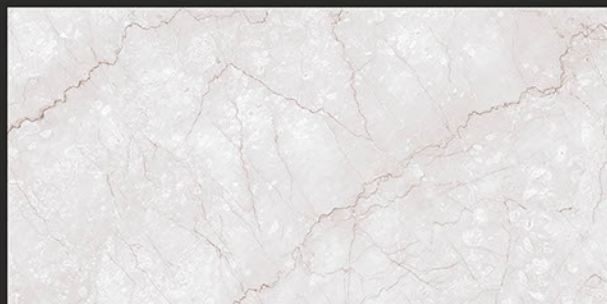

Stain
Resistance

Zero
Maintenance

Easy to
Clean

DESIGN SHOWN -
BOTTOCHINO CLASSIC BEIGE

Glossy
COLLECTION

600x1200mm
GLAZED VITRIFIED TILES

BOTTOCHINO CLASSIC GRIS

RANDOM FACES - 3