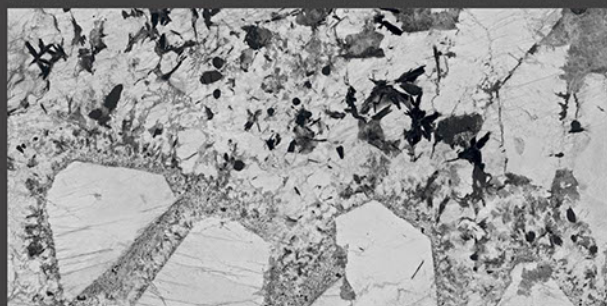

Easy to
Clean

DESIGN SHOWN -
ANATONIA CREMA

Glossy
COLLECTION

600x1200mm
GLAZED VITRIFIED TILES

ANATONIA GRIS

RANDOM FACES - 4

Low Water
Absorption

Frost
Resistant