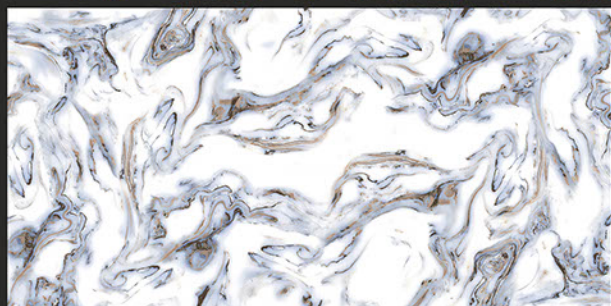

Stain
Resistance

Zero
Maintenance

Easy to
Clean

DESIGN SHOWN -
BRECCIA

Glossy
COLLECTION

600x1200mm
GLAZED VITRIFIED TILES

BURBERRY BLUE

RANDOM FACES - 3