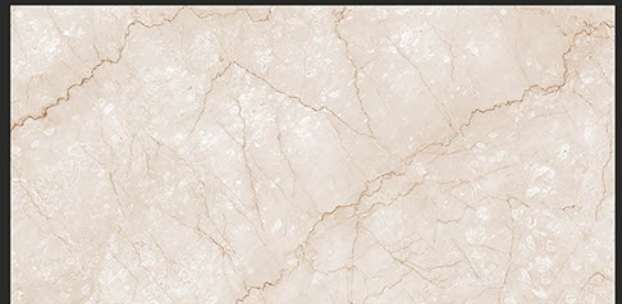

Glossy
COLLECTION

600x1200mm
GLAZED VITRIFIED TILES

BOTTOCHINO CLASSIC BEIGE

RANDOM FACES - 3

Low Water
Absorption

Frost
Resistant

Chemical
Resistant

Stain
Resistance

Zero
Maintenance

Easy to
Clean