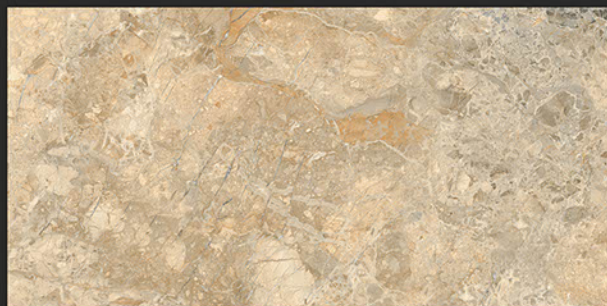

Glossy
COLLECTION

600x1200mm
GLAZED VITRIFIED TILES

BRECCIA AURORA

RANDOM FACES - 4

Low Water
Absorption

Frost
Resistant

Chemical
Resistant

Stain
Resistance

Zero
Maintenance

Easy to
Clean