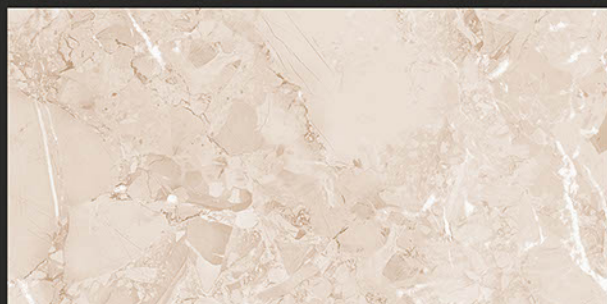

Frost
Resistant

Chemical
Resistant

Stain
Resistance

Zero
Maintenance

Easy to
Clean

Glossy
COLLECTION

600x1200mm
GLAZED VITRIFIED TILES

EARTH CREMA