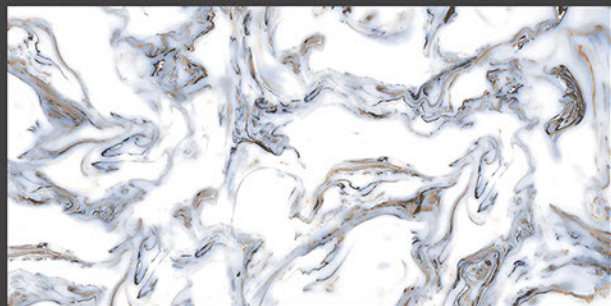

Stain
Resistance

Zero
Maintenance

Easy to
Clean

DESIGN SHOWN -
BRECCIA

Glossy
COLLECTION

600x1200mm
GLAZED VITRIFIED TILES

BURBERRY BLUE

RANDOM FACES - 3