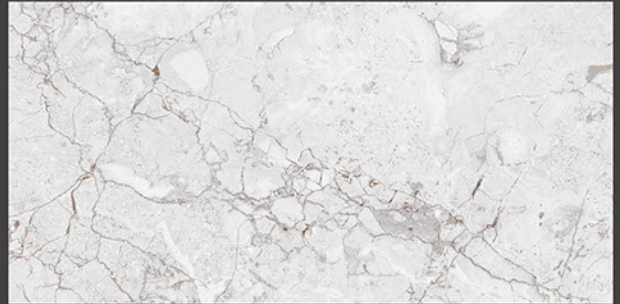

Glossy
COLLECTION

600x1200mm
GLAZED VITRIFIED TILES

BRECCIA GRIS

RANDOM FACES - 4

Low Water
Absorption

Frost
Resistant

Chemical
Resistant

Stain
Resistance

Zero
Maintenance

Easy to
Clean