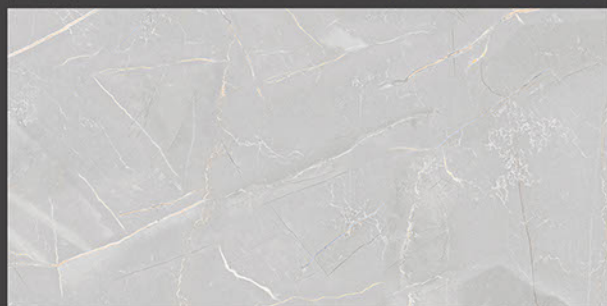

Glossy
COLLECTION

600x1200mm
GLAZED VITRIFIED TILES

ARMANI BIANCO

RANDOM FACES -4

Low Water
Absorption

Frost
Resistant

Chemical
Resistant

Stain
Resistance

Zero
Maintenance

Easy to
Clean