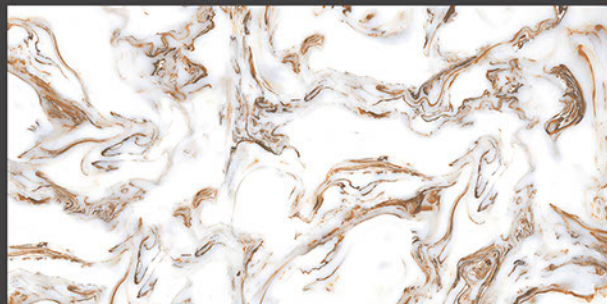

Glossy
COLLECTION

600x1200mm
GLAZED VITRIFIED TILES

BURBERRY BROWN

RANDOM FACES - 3

Low Water
Absorption

Frost
Resistant

Chemical
Resistant

Stain
Resistance

Zero
Maintenance

Easy to
Clean