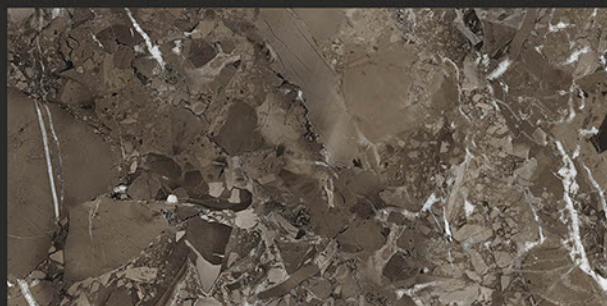

Zero
Maintenance

Easy to
Clean

DESIGN SHOWN -
EARTH OLIVE & MARFIL

Glossy
COLLECTION

600x1200mm
GLAZED VITRIFIED TILES

EARTH OLIVE

RANDOM FACES - 3

Low Water
Absorption