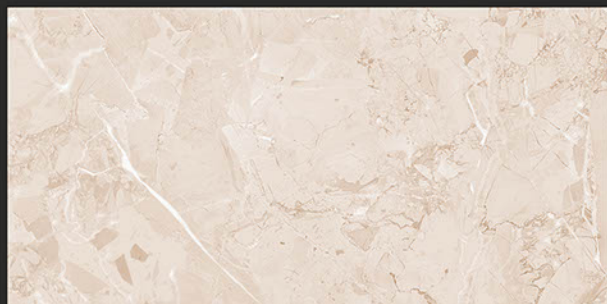

Frost
Resistant

Chemical
Resistant

Stain
Resistance

Zero
Maintenance

Easy to
Clean

Glossy
COLLECTION

600x1200mm
GLAZED VITRIFIED TILES

EARTH CREMA