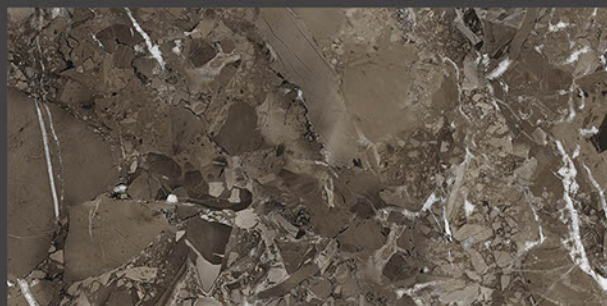

Zero
Maintenance

Easy to
Clean

DESIGN SHOWN -
EARTH OLIVE & MARFIL

Glossy
COLLECTION

600x1200mm
GLAZED VITRIFIED TILES

EARTH OLIVE

RANDOM FACES - 3

Low Water
Absorption