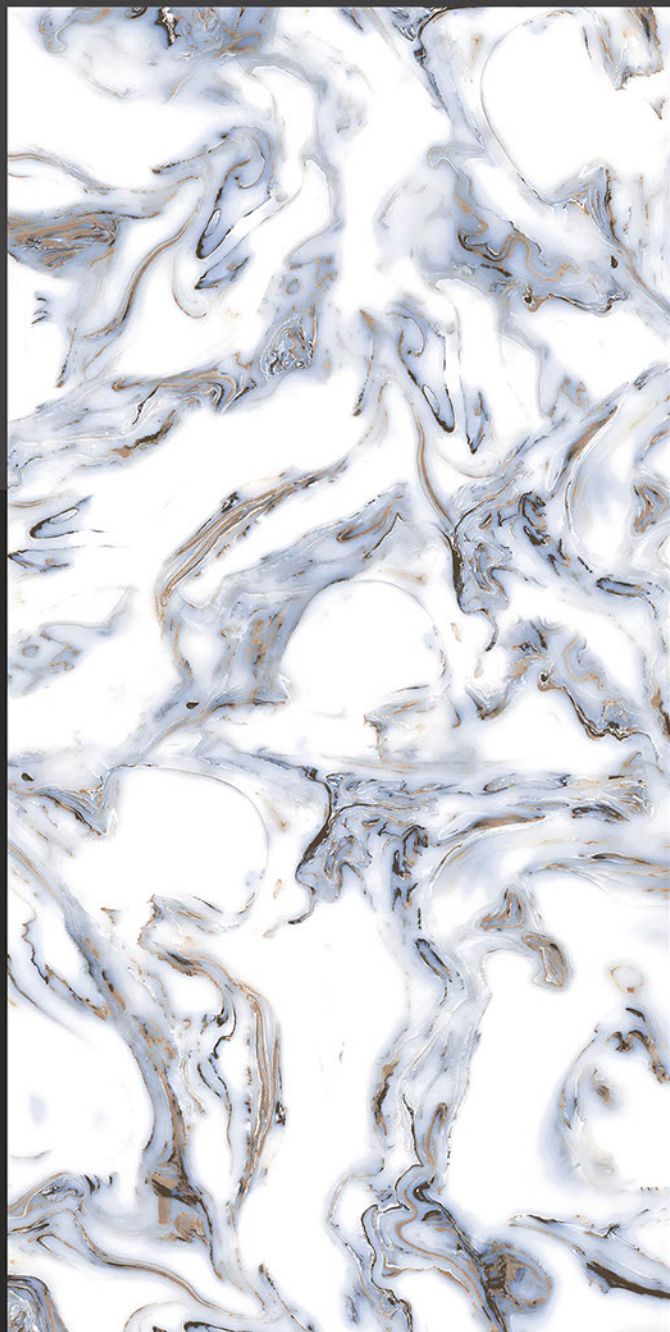

Stain
Resistance

Zero
Maintenance

Easy to
Clean

DESIGN SHOWN -
BRECCIA

Glossy
COLLECTION

600x1200mm
GLAZED VITRIFIED TILES

BURBERRY BLUE

RANDOM FACES - 3