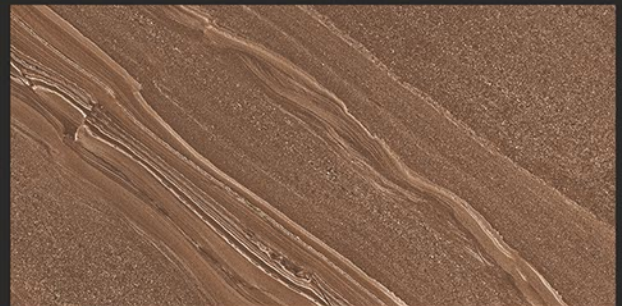

Chemical
Resistant

Stain
Resistance

Zero
Maintenance

Easy to
Clean

Glossy
COLLECTION

600x1200mm
GLAZED VITRIFIED TILES

MEVRIC BROWN

RANDOM FACES - 3