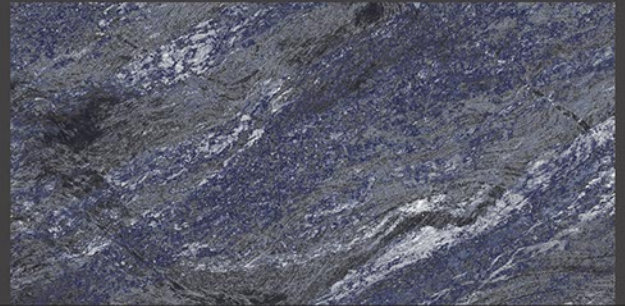

Glossy
COLLECTION

600x1200mm
GLAZED VITRIFIED TILES

MEXICO BLUE

RANDOM FACES - 2

Low Water
Absorption

Frost
Resistant

Chemical
Resistant

Stain
Resistance

Zero
Maintenance

Easy to
Clean