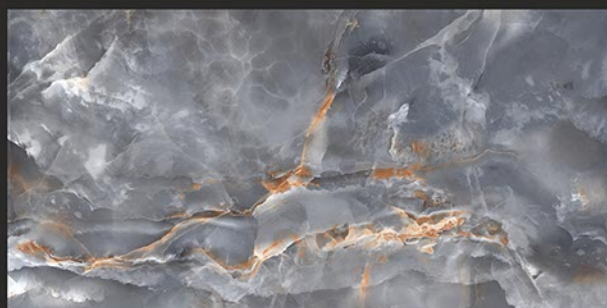

Zero
Maintenance

Easy to
Clean

Glossy
COLLECTION

600x1200mm
GLAZED VITRIFIED TILES

ZANTE ONYX

RANDOM FACES - 3

Low Water
Absorption

Frost
Resistant