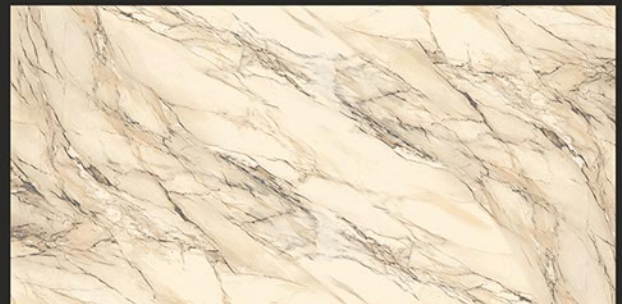

Glossy
COLLECTION

600x1200mm
GLAZED VITRIFIED TILES

Venato Austin

RANDOM FACES - 1

Low Water
Absorption

Frost
Resistant

Chemical
Resistant

Stain
Resistance

Zero
Maintenance

Easy to
Clean