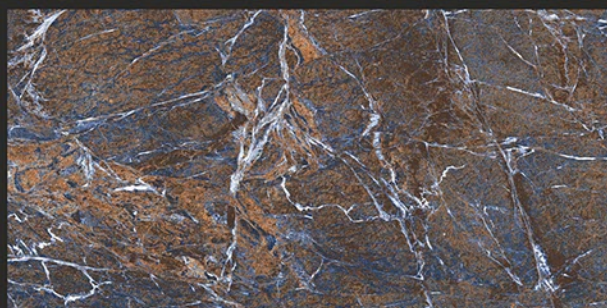

Zero
Maintenance

Easy to
Clean

Glossy
COLLECTION

600x1200mm
GLAZED VITRIFIED TILES

BOLONIA AZUL

RANDOM FACES - 3

Low Water
Absorption

Frost
Resistant