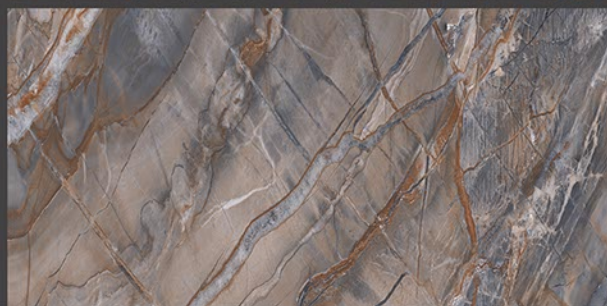

Zero
Maintenance

Easy to
Clean

Glossy
COLLECTION

600x1200mm
GLAZED VITRIFIED TILES

GARDEN BROWN

RANDOM FACES - 4

Low Water
Absorption

Frost
Resistant