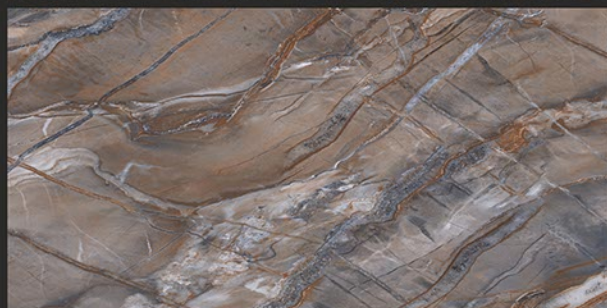

Zero
Maintenance

Easy to
Clean

Glossy
COLLECTION

600x1200mm
GLAZED VITRIFIED TILES

GARDEN BROWN

RANDOM FACES - 4

Low Water
Absorption

Frost
Resistant