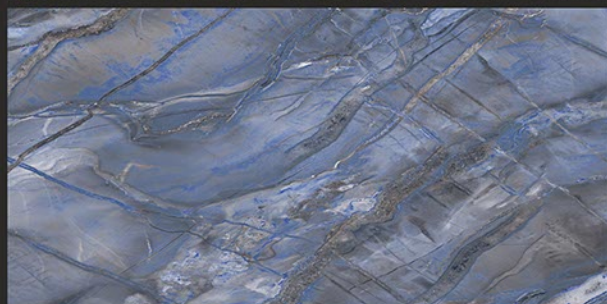

Glossy
COLLECTION

600x1200mm
GLAZED VITRIFIED TILES

GARDEN BLUE

RANDOM FACES - 4

Low Water
Absorption

Frost
Resistant

Chemical
Resistant

Stain
Resistance

Zero
Maintenance

Easy to
Clean