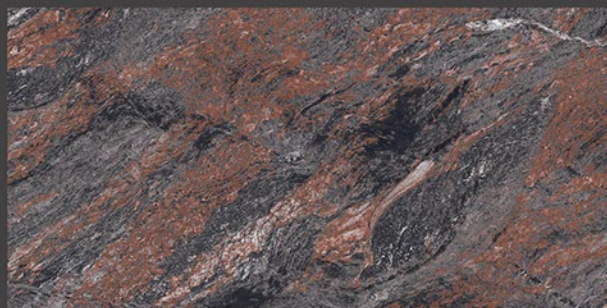

Zero
Maintenance

Easy to
Clean

Glossy
COLLECTION

600x1200mm
GLAZED VITRIFIED TILES

MEXICO BROWN

RANDOM FACES - 2

Low Water
Absorption

Frost
Resistant