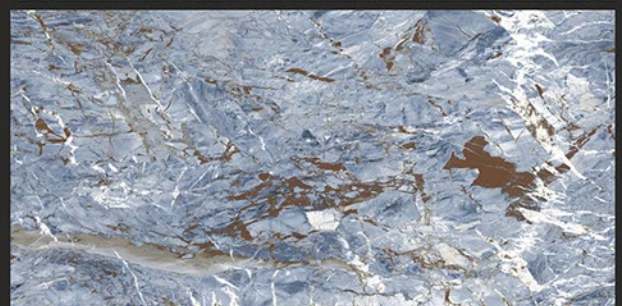

Glossy
COLLECTION

600x1200mm
GLAZED VITRIFIED TILES

NAPA AZUL

RANDOM FACES - 4

Low Water
Absorption

Frost
Resistant

Chemical
Resistant

Stain
Resistance

Zero
Maintenance

Easy to
Clean