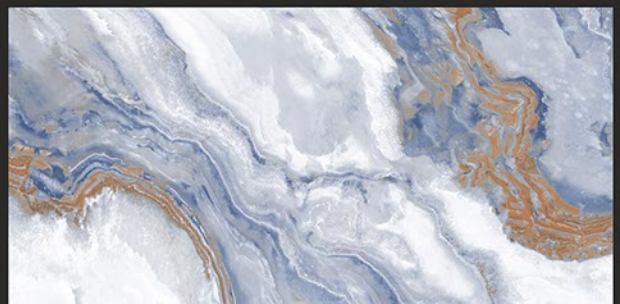

DECONA BLUE

RANDOM FACES - 3

Low Water
Absorption

Frost
Resistant

Chemical
Resistant

Stain
Resistance

Zero
Maintenance

Easy to
Clean