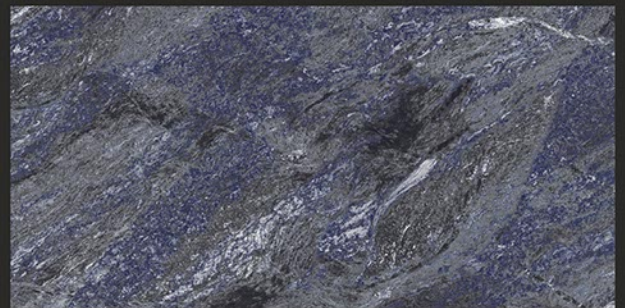

Glossy
COLLECTION

600x1200mm
GLAZED VITRIFIED TILES

MEXICO BLUE

RANDOM FACES - 2

Low Water
Absorption

Frost
Resistant

Chemical
Resistant

Stain
Resistance

Zero
Maintenance

Easy to
Clean