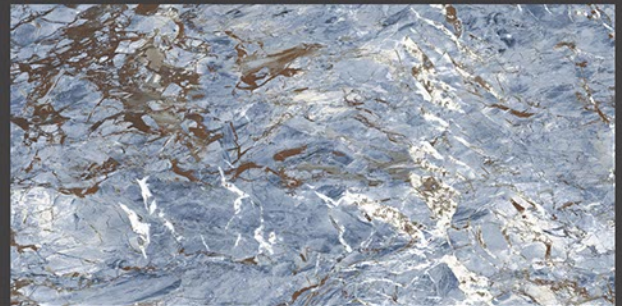

Glossy
COLLECTION

600x1200mm
GLAZED VITRIFIED TILES

NAPA AZUL

RANDOM FACES - 4

Low Water
Absorption

Frost
Resistant

Chemical
Resistant

Stain
Resistance

Zero
Maintenance

Easy to
Clean