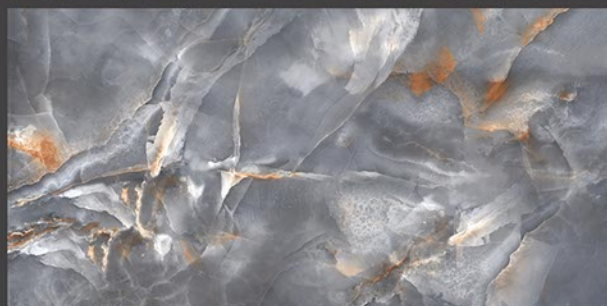

Zero
Maintenance

Easy to
Clean

Glossy
COLLECTION

600x1200mm
GLAZED VITRIFIED TILES

ZANTE ONYX

RANDOM FACES - 3

Low Water
Absorption

Frost
Resistant