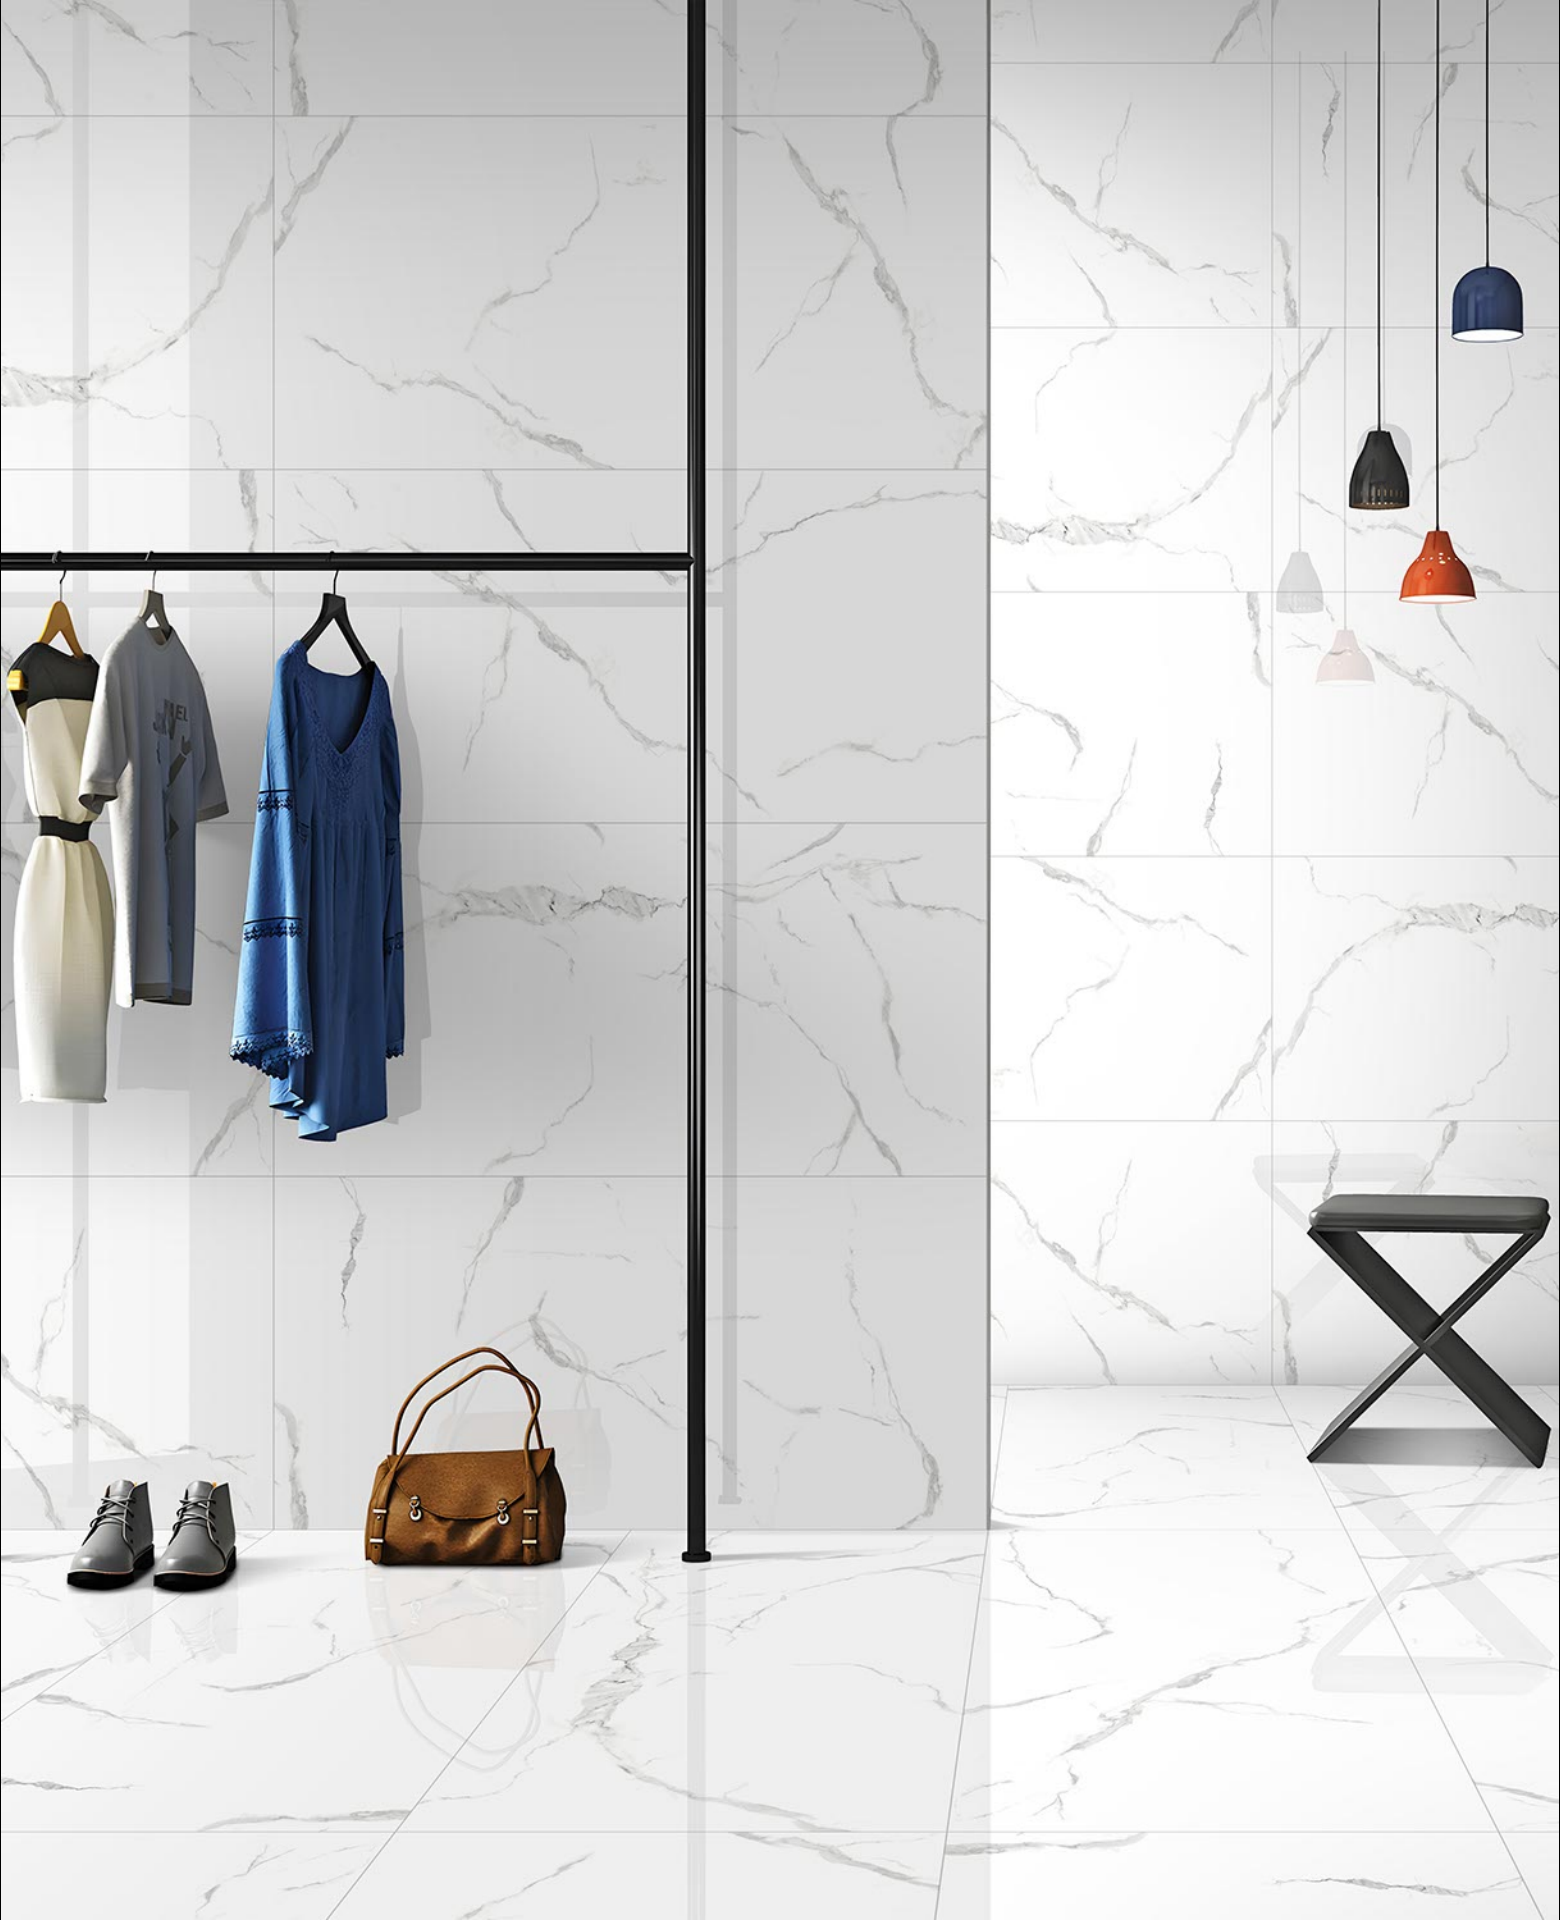

Glossy
COLLECTION

600x1200mm
GLAZED VITRIFIED TILES

SEALINK ONYX

RANDOM FACES - 3

Low Water
Absorption

Frost
Resistant

Chemical
Resistant

Stain
Resistance

Zero
Maintenance

Easy to
Clean

Glossy
COLLECTION

600x1200mm
GLAZED VITRIFIED TILES

ROYAL DAINA BEIGE

RANDOM FACES - 3

Low Water
Absorption

Frost
Resistant