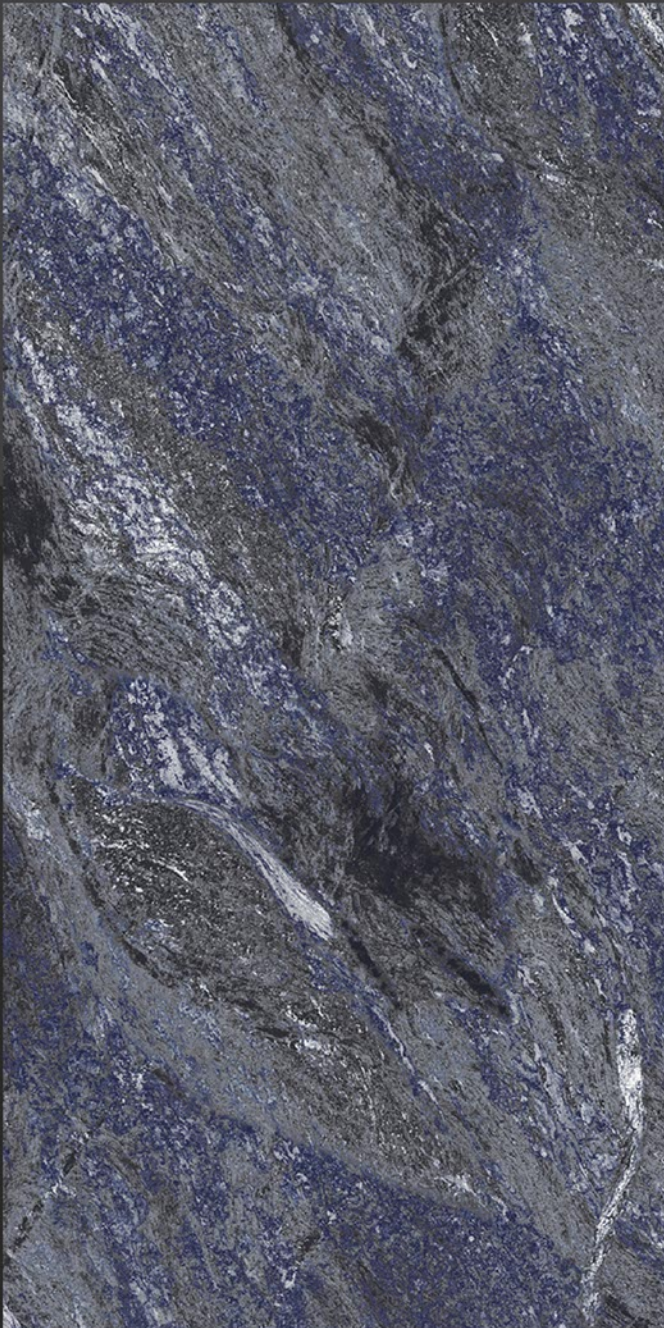

Chemical
Resistant

Stain
Resistance

Zero
Maintenance

Easy to
Clean

Glossy
COLLECTION

600x1200mm
GLAZED VITRIFIED TILES

MEXICO BLUE

RANDOM FACES - 2