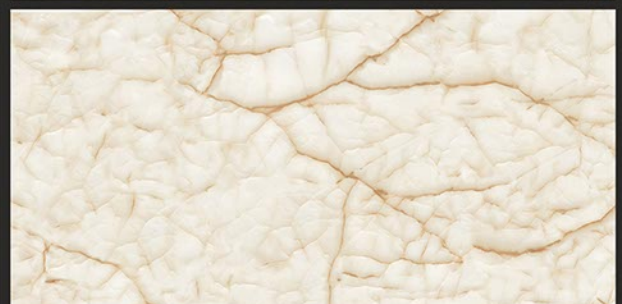

Zero
Maintenance

Easy to
Clean

Glossy
COLLECTION

600x1200mm
GLAZED VITRIFIED TILES

REGAL CRYSTAL GOLD

RANDOM FACES - 2

Low Water
Absorption

Frost
Resistant