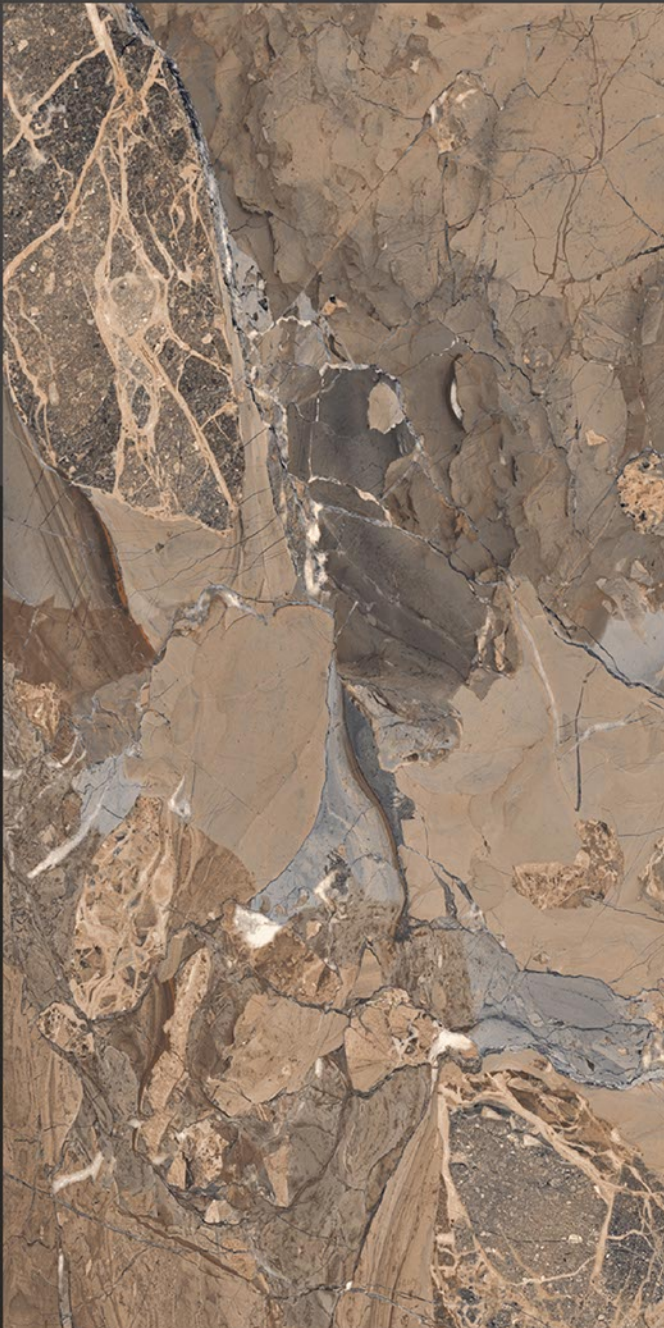

Chemical
Resistant

Stain
Resistance

Zero
Maintenance

Easy to
Clean

Glossy
COLLECTION

600x1200mm
GLAZED VITRIFIED TILES

RUDOLF BROWN

RANDOM FACES - 4