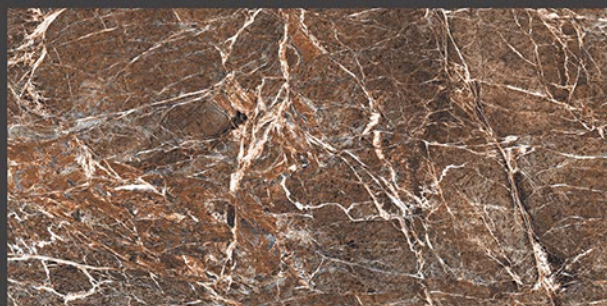

Glossy
COLLECTION

600x1200mm
GLAZED VITRIFIED TILES

BOLONIA BROWN

RANDOM FACES - 3

Low Water
Absorption

Frost
Resistant

Chemical
Resistant

Stain
Resistance

Zero
Maintenance

Easy to
Clean