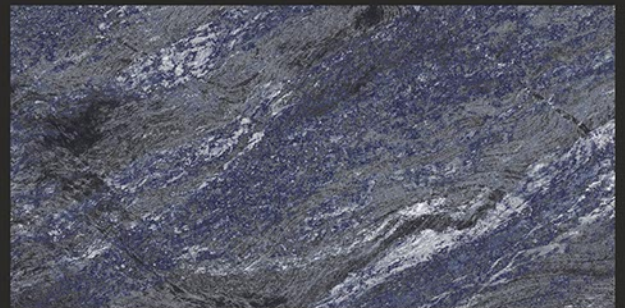

Glossy
COLLECTION

600x1200mm
GLAZED VITRIFIED TILES

MEXICO BLUE

RANDOM FACES - 2

Low Water
Absorption

Frost
Resistant

Chemical
Resistant

Stain
Resistance

Zero
Maintenance

Easy to
Clean