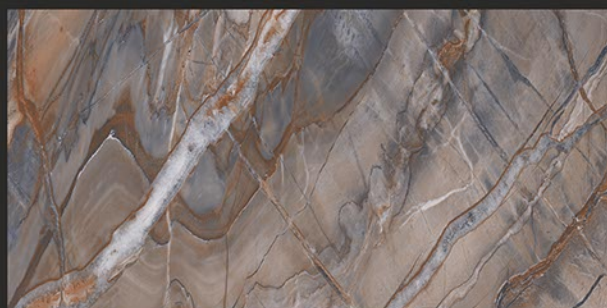

Zero
Maintenance

Easy to
Clean

Glossy
COLLECTION

600x1200mm
GLAZED VITRIFIED TILES

GARDEN BROWN

RANDOM FACES - 4

Low Water
Absorption

Frost
Resistant