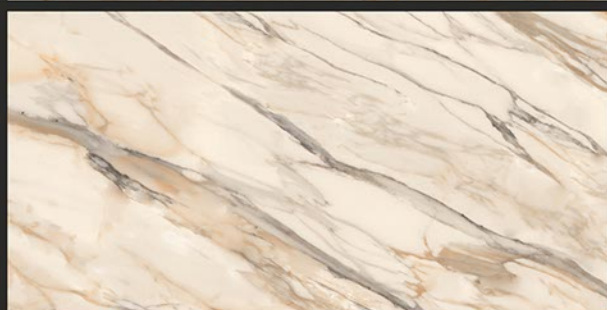

Glossy
COLLECTION

600x1200mm
GLAZED VITRIFIED TILES

OPORTO GOLD

RANDOM FACES - 4

Low Water
Absorption

Frost
Resistant

Chemical
Resistant

Stain
Resistance

Zero
Maintenance

Easy to
Clean