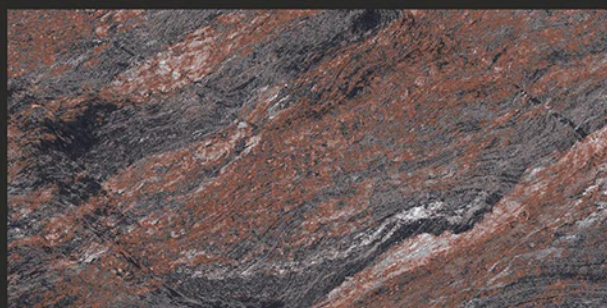

Zero
Maintenance

Easy to
Clean

Glossy
COLLECTION

600x1200mm
GLAZED VITRIFIED TILES

MEXICO BROWN

RANDOM FACES - 2

Low Water
Absorption

Frost
Resistant