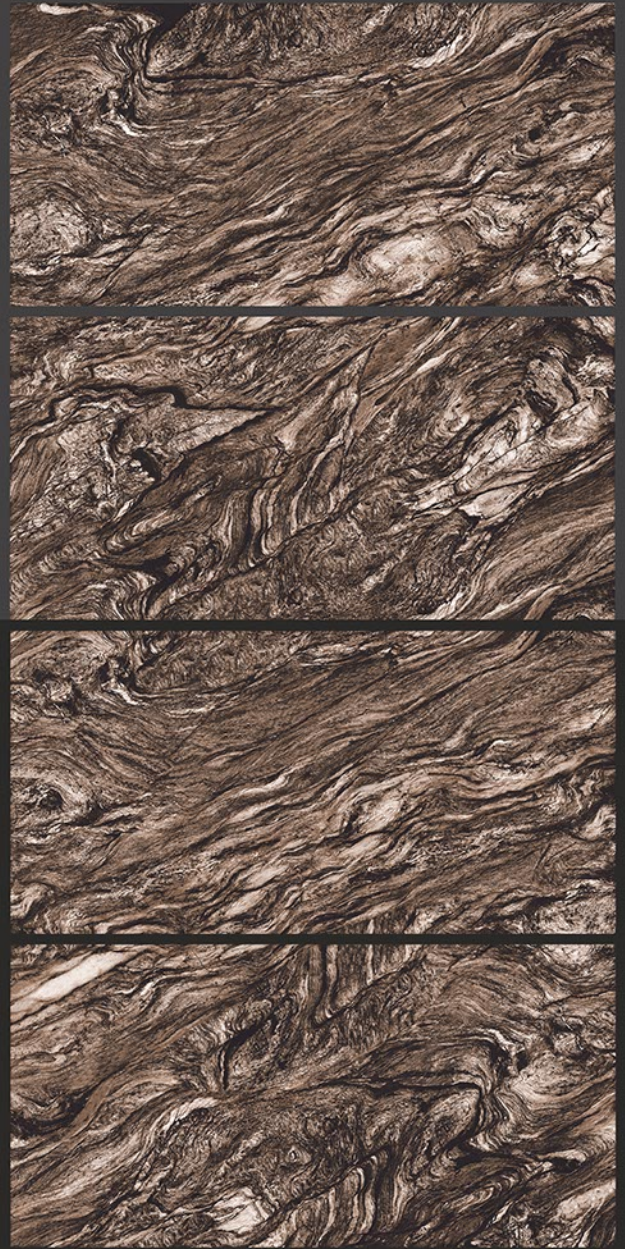

Glossy
COLLECTION

600x1200mm
GLAZED VITRIFIED TILES

MORRIS BROWN

RANDOM FACES - 4

Low Water
Absorption

Frost
Resistant

Chemical
Resistant

Stain
Resistance

Zero
Maintenance

Easy to
Clean