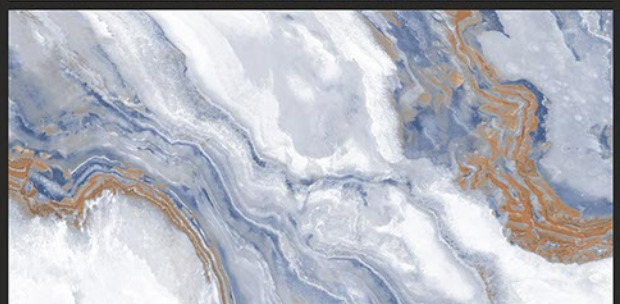

DECONA BLUE

RANDOM FACES - 3

Low Water
Absorption

Frost
Resistant

Chemical
Resistant

Stain
Resistance

Zero
Maintenance

Easy to
Clean