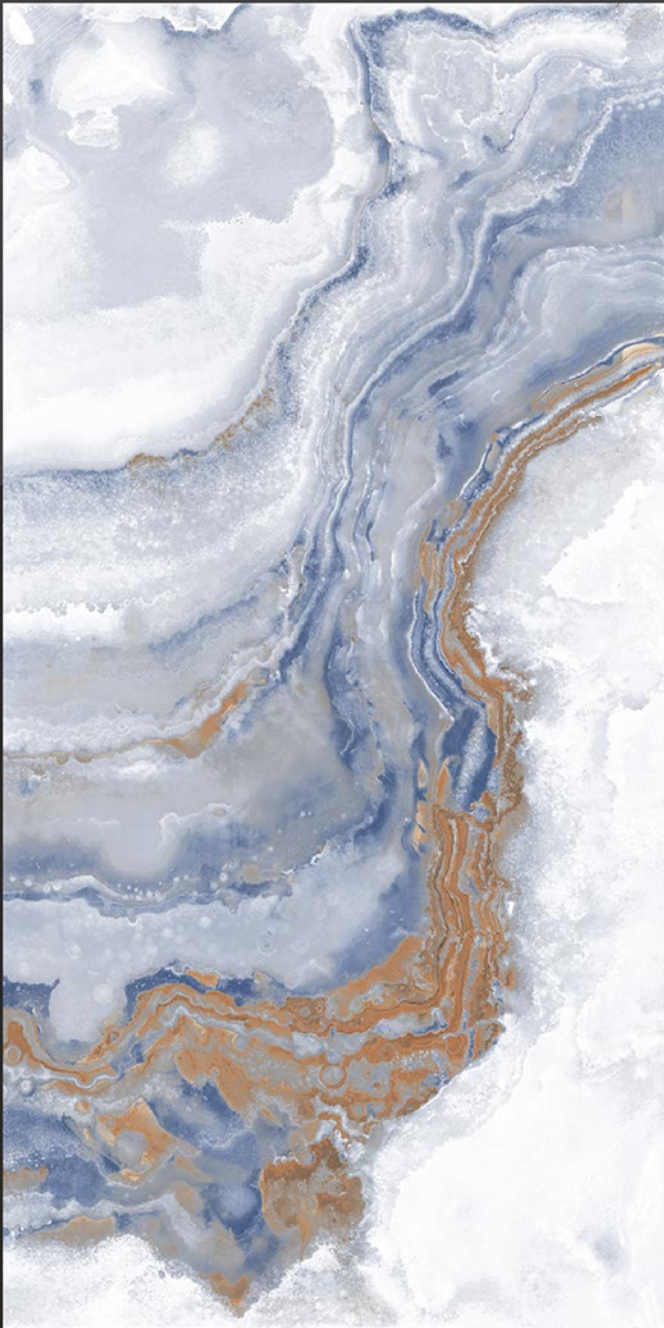

DECONA BLUE

RANDOM FACES - 3

Low Water
Absorption

Frost
Resistant

Chemical
Resistant

Stain
Resistance

Zero
Maintenance

Easy to
Clean