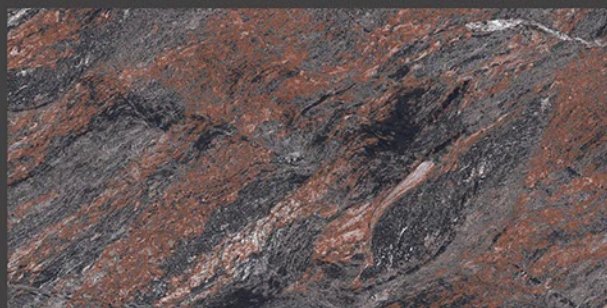

Zero
Maintenance

Easy to
Clean

Glossy
COLLECTION

600x1200mm
GLAZED VITRIFIED TILES

MEXICO BROWN

RANDOM FACES - 2

Low Water
Absorption

Frost
Resistant