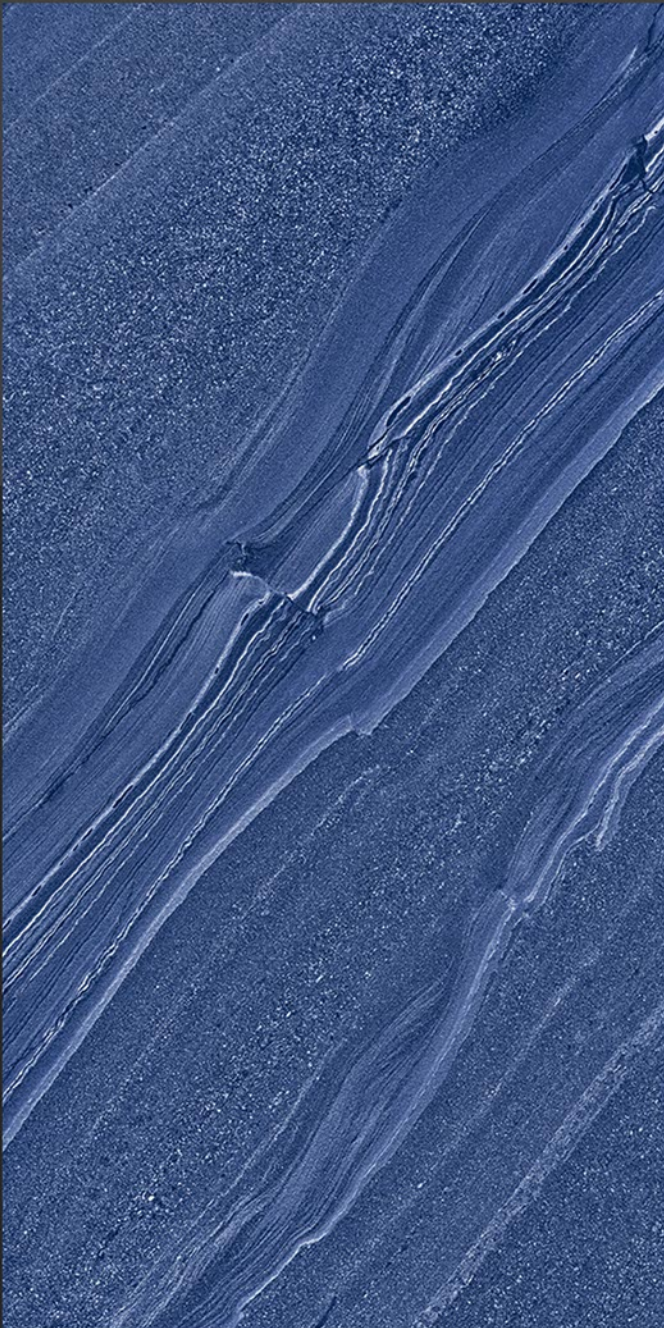

Zero
Maintenance

Easy to
Clean

Glossy
COLLECTION

600x1200mm
GLAZED VITRIFIED TILES

MEVRIC BLUE

RANDOM FACES - 3

Low Water
Absorption

Frost
Resistant