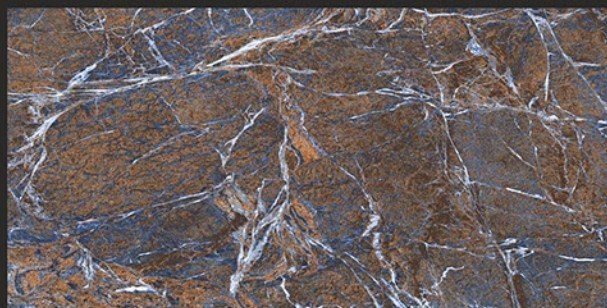

Zero
Maintenance

Easy to
Clean

Glossy
COLLECTION

600x1200mm
GLAZED VITRIFIED TILES

BOLONIA AZUL

RANDOM FACES - 3

Low Water
Absorption

Frost
Resistant