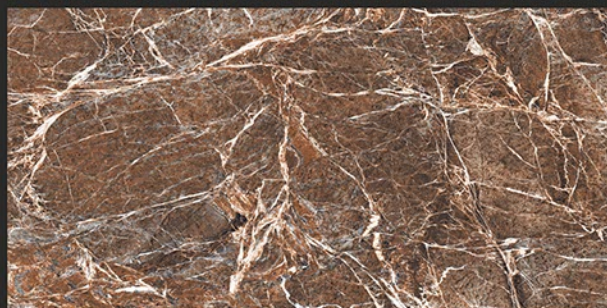

Glossy
COLLECTION

600x1200mm
GLAZED VITRIFIED TILES

BOLONIA BROWN

RANDOM FACES - 3

Low Water
Absorption

Frost
Resistant

Chemical
Resistant

Stain
Resistance

Zero
Maintenance

Easy to
Clean