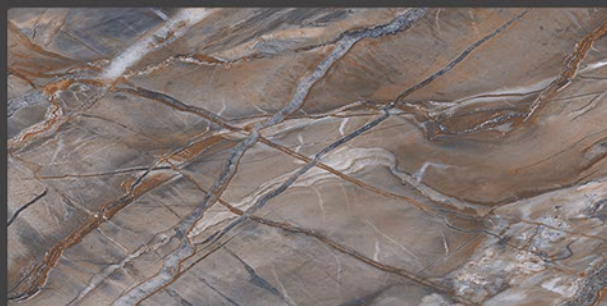

Zero
Maintenance

Easy to
Clean

Glossy
COLLECTION

600x1200mm
GLAZED VITRIFIED TILES

GARDEN BROWN

RANDOM FACES - 4

Low Water
Absorption

Frost
Resistant