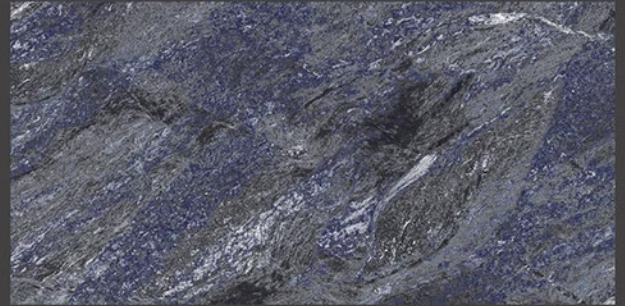

Glossy
COLLECTION

600x1200mm
GLAZED VITRIFIED TILES

MEXICO BLUE

RANDOM FACES - 2

Low Water
Absorption

Frost
Resistant

Chemical
Resistant

Stain
Resistance

Zero
Maintenance

Easy to
Clean