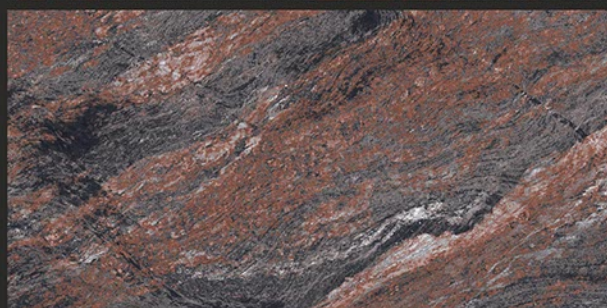

Zero
Maintenance

Easy to
Clean

Glossy
COLLECTION

600x1200mm
GLAZED VITRIFIED TILES

MEXICO BROWN

RANDOM FACES - 2

Low Water
Absorption

Frost
Resistant