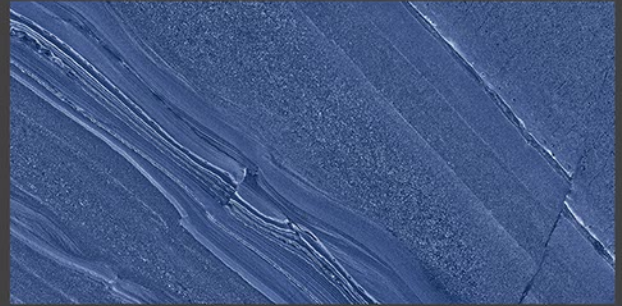

Zero
Maintenance

Easy to
Clean

Glossy
COLLECTION

600x1200mm
GLAZED VITRIFIED TILES

MEVRIC BLUE

RANDOM FACES - 3

Low Water
Absorption

Frost
Resistant