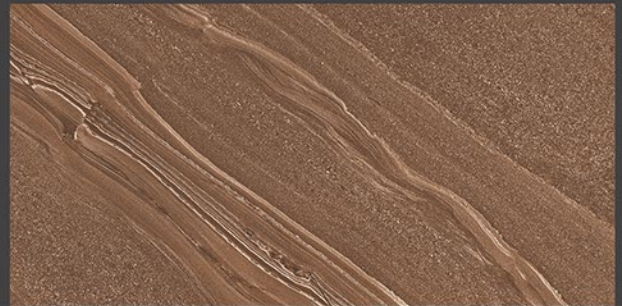

Chemical
Resistant

Stain
Resistance

Zero
Maintenance

Easy to
Clean

Glossy
COLLECTION

600x1200mm
GLAZED VITRIFIED TILES

MEVRIC BROWN

RANDOM FACES - 3