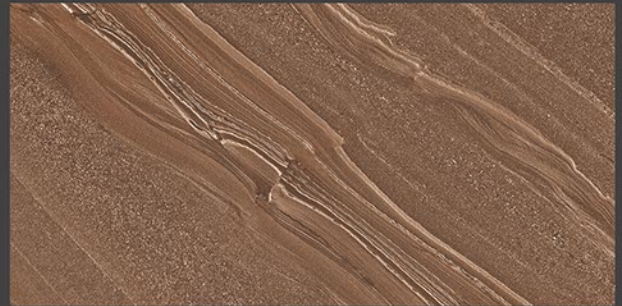

Chemical
Resistant

Stain
Resistance

Zero
Maintenance

Easy to
Clean

Glossy
COLLECTION

600x1200mm
GLAZED VITRIFIED TILES

MEVRIC BROWN

RANDOM FACES - 3