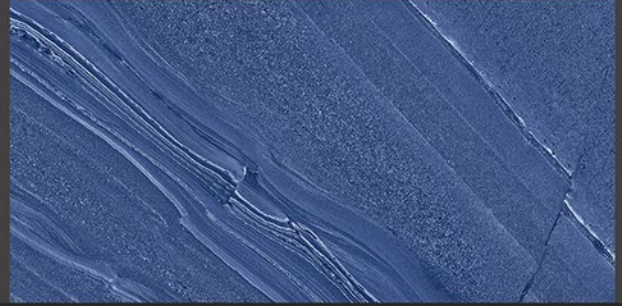

Zero
Maintenance

Easy to
Clean

Glossy
COLLECTION

600x1200mm
GLAZED VITRIFIED TILES

MEVRIC BLUE

RANDOM FACES - 3

Low Water
Absorption

Frost
Resistant