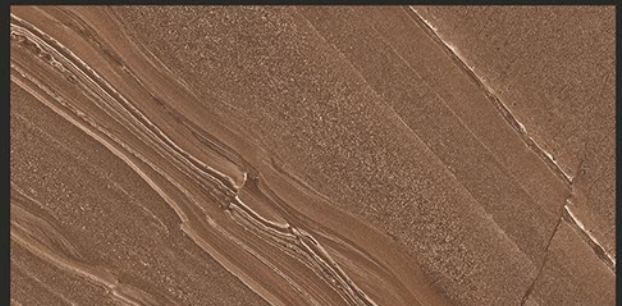

Chemical
Resistant

Stain
Resistance

Zero
Maintenance

Easy to
Clean

Glossy
COLLECTION

600x1200mm
GLAZED VITRIFIED TILES

MEVRIC BROWN

RANDOM FACES - 3