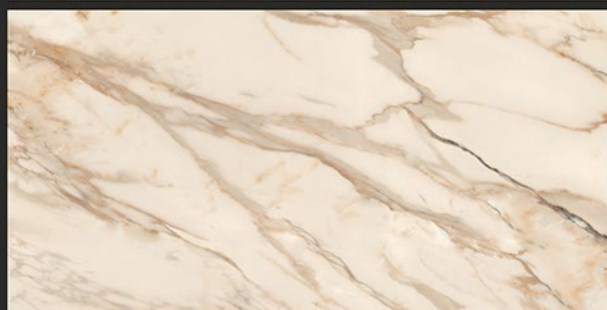

Glossy
COLLECTION

600x1200mm
GLAZED VITRIFIED TILES

OPORTO GOLD

RANDOM FACES - 4

Low Water
Absorption

Frost
Resistant

Chemical
Resistant

Stain
Resistance

Zero
Maintenance

Easy to
Clean