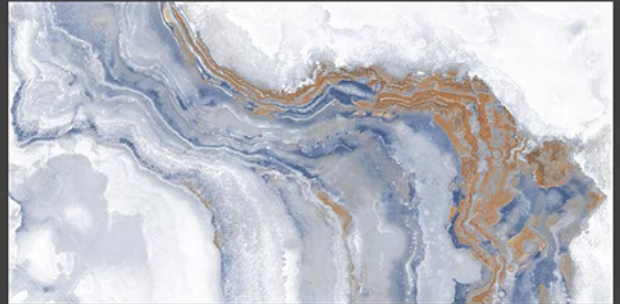

DECONA BLUE

RANDOM FACES - 3

Low Water
Absorption

Frost
Resistant

Chemical
Resistant

Stain
Resistance

Zero
Maintenance

Easy to
Clean