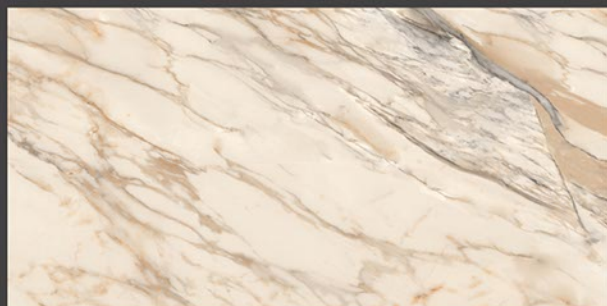

Glossy
COLLECTION

600x1200mm
GLAZED VITRIFIED TILES

OPORTO GOLD

RANDOM FACES - 4

Low Water
Absorption

Frost
Resistant

Chemical
Resistant

Stain
Resistance

Zero
Maintenance

Easy to
Clean