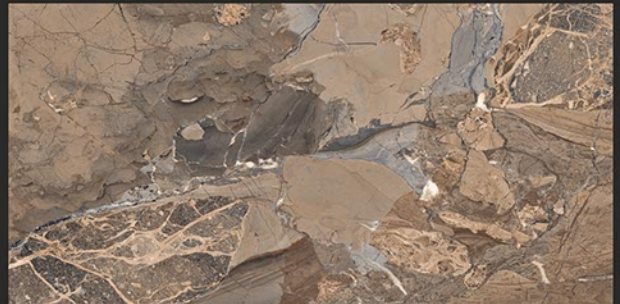

Chemical
Resistant

Stain
Resistance

Zero
Maintenance

Easy to
Clean

Glossy
COLLECTION

600x1200mm
GLAZED VITRIFIED TILES

RUDOLF BROWN

RANDOM FACES - 4