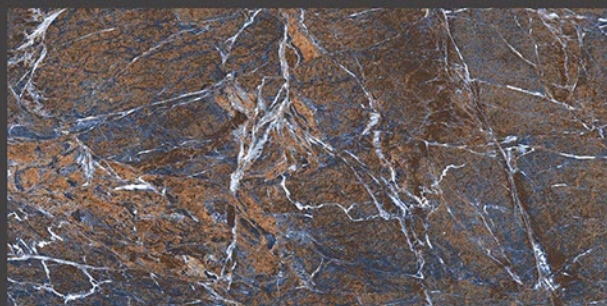

Zero
Maintenance

Easy to
Clean

Glossy
COLLECTION

600x1200mm
GLAZED VITRIFIED TILES

BOLONIA AZUL

RANDOM FACES - 3

Low Water
Absorption

Frost
Resistant