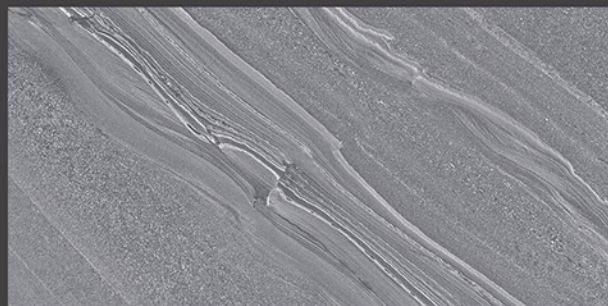

Glossy
COLLECTION

600x1200mm
GLAZED VITRIFIED TILES

MEVRIC GREY

RANDOM FACES - 3

Low Water
Absorption

Frost
Resistant

Chemical
Resistant

Stain
Resistance

Zero
Maintenance

Easy to
Clean