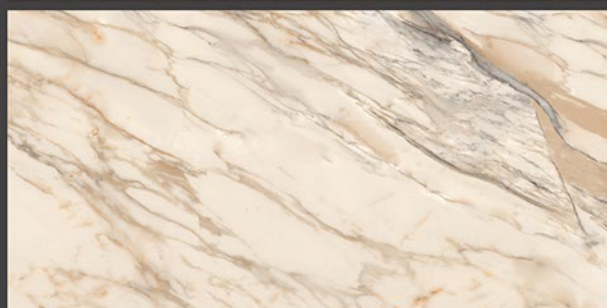

Glossy
COLLECTION

600x1200mm
GLAZED VITRIFIED TILES

OPORTO GOLD

RANDOM FACES - 4

Low Water
Absorption

Frost
Resistant

Chemical
Resistant

Stain
Resistance

Zero
Maintenance

Easy to
Clean