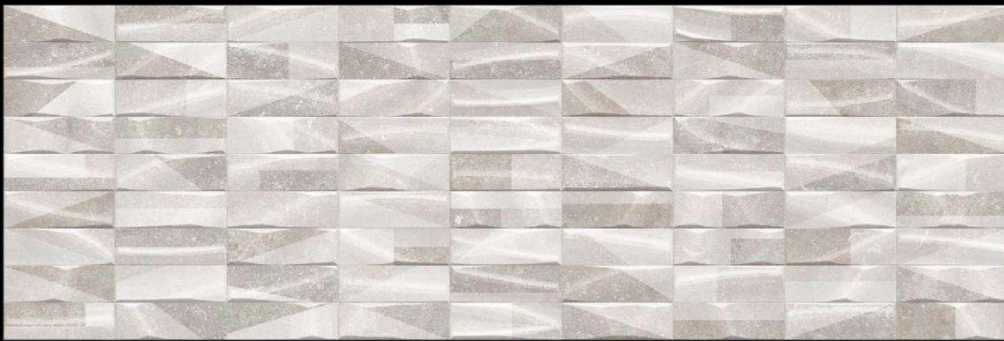

900 mm x 300 mm
Matt finish

Trazos Grey HL Plazo

Trazos Grey

900 mm x 300 mm
Matt finish

Trazos Grey HL Ruler

Trazos Grey

900 mm x 300 mm
Matt finish

Vega Beige HL Plazo