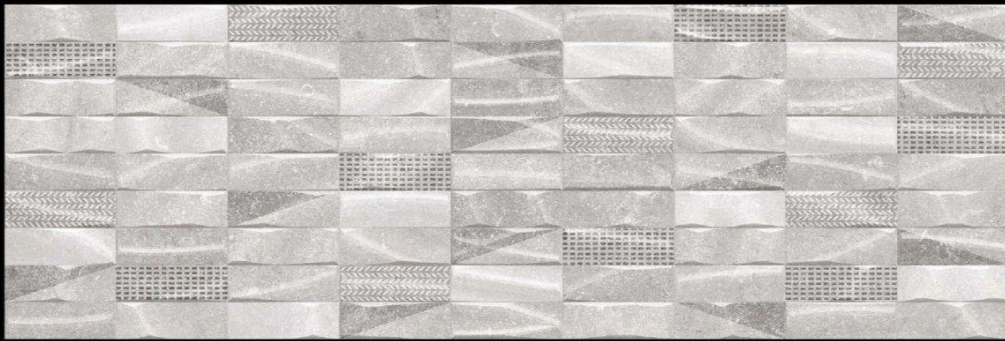

900 mm x 300 mm
Matt finish

Vega Grey HL Plazo