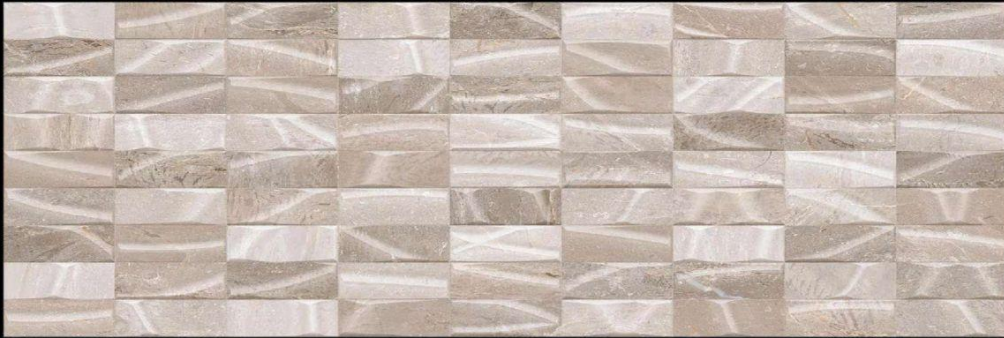

Vega Grey HL Nest

Vega Grey

900 mm x 300 mm
Matt finish

Trazos Brown HL Plazo

Trazos Brown

900 mm x 300 mm
Matt finish

Trazos Brown HL Wooder

Trazos Brown