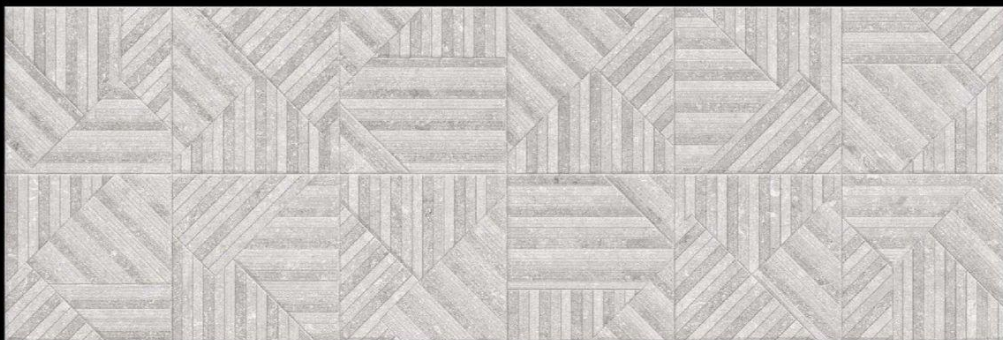

Vega Grey HL Nest

Vega Grey

900 mm x 300 mm
Matt finish

Trazos Brown HL Plazo

Trazos Brown

900 mm x 300 mm
Matt finish

Trazos Brown HL Wooder

Trazos Brown