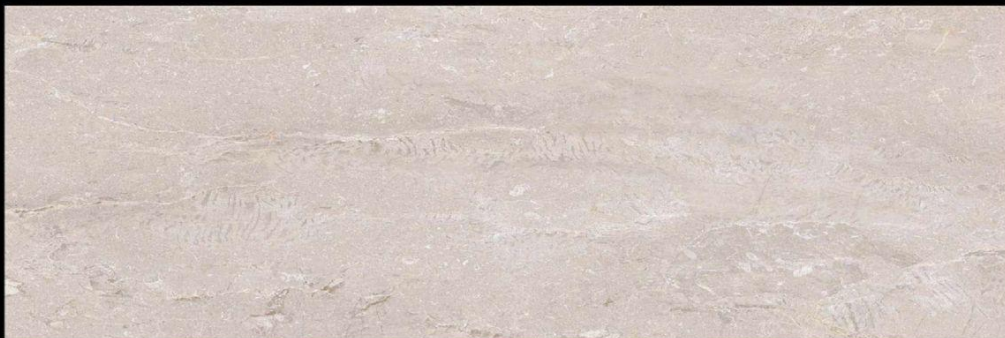

Vega Grey HL Nest

Vega Grey

900 mm x 300 mm
Matt finish

Trazos Brown HL Plazo

Trazos Brown

900 mm x 300 mm
Matt finish

Trazos Brown HL Wooder

Trazos Brown