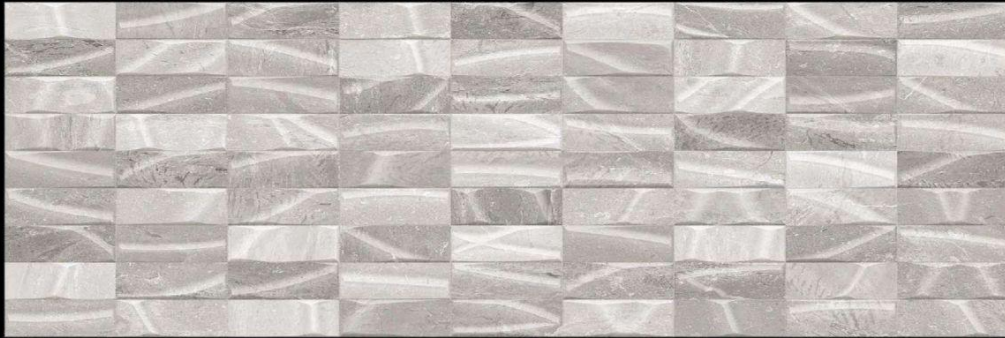

Vega Grey HL Nest

Vega Grey

900 mm x 300 mm
Matt finish

Trazos Brown HL Plazo

Trazos Brown

900 mm x 300 mm
Matt finish

Trazos Brown HL Wooder

Trazos Brown

900 mm x 300 mm
Matt finish

Trazos Grey HL Plazo

Trazos Grey

900 mm x 300 mm
Matt finish

Trazos Grey HL Ruler

Trazos Grey

900 mm x 300 mm
Matt finish

Vega Beige HL Plazo