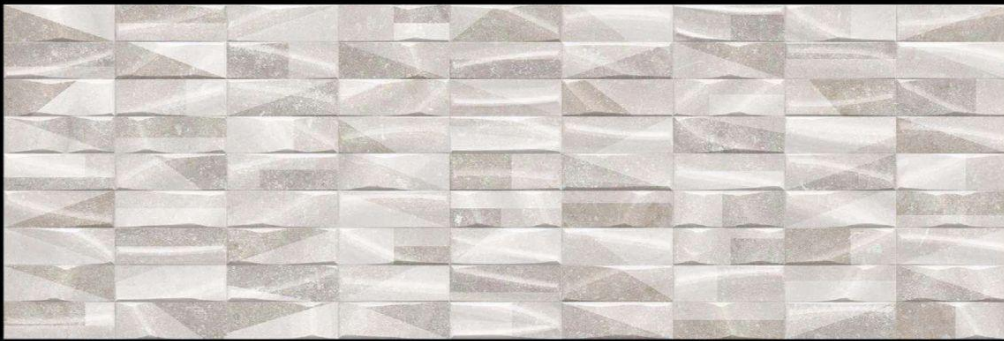

900 mm x 300 mm
Matt finish

Trazos Grey HL Plazo

Trazos Grey

900 mm x 300 mm
Matt finish

Trazos Grey HL Ruler

Trazos Grey

900 mm x 300 mm
Matt finish

Vega Beige HL Plazo