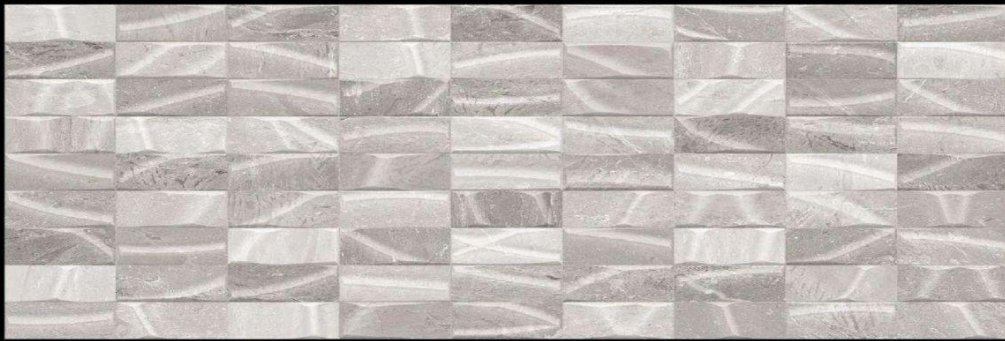

900 mm x 300 mm
Matt finish

Trazos Grey HL Plazo