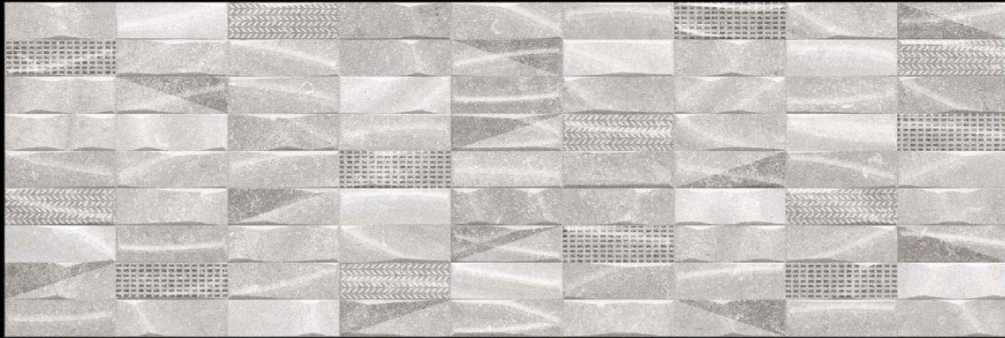

900 mm x 300 mm
Matt finish

Vega Grey HL Plazo