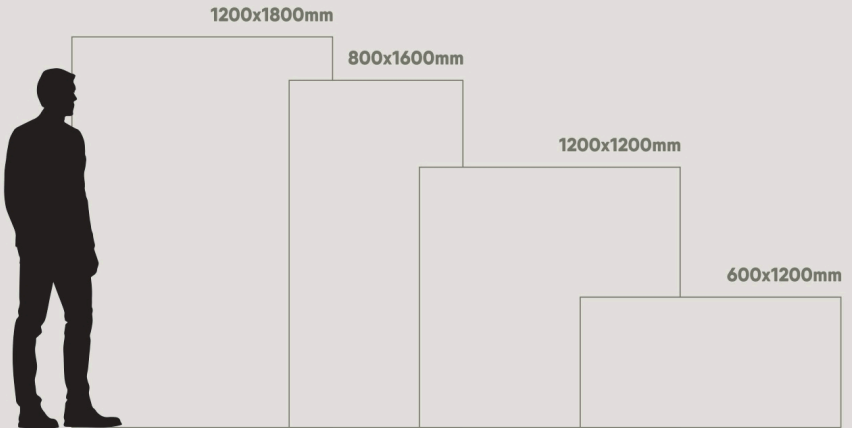

www.andreaceramic.com

Andrea

We Garnish The Architect

Bansiya Overseas LLP (BOL)

1200x1800mm
120x180cm

fantastic format

Taking into account the new demands of the world of architecture and interior design, Our launches new formats of slim slab marble tiles in large dimensions with the additions of 1200x1800mm expanding its range of technical solutions & innovation for better lifestyle.

1200 x 1800 mm

CONCEPT OF AVERY NATURAL

1200 x 1800 mm

AVERY NATURAL

1200 x 1800

RANDOM

1200 x 1800 mm

BEOLA BIANCO

RANDOM

GLOSSY

1200 x 1800 mm

BEOLA PEARL

RANDOM

GLOSSY

1200 x 1800 mm

CONCEPT OF BERLIM WHITE

1200 x 1800 mm

BERLIM WHITE

1200 x 1800

RANDOM

1200 x 1800 mm

BIANCO ORO

RANDOM

1200 x 1800 mm