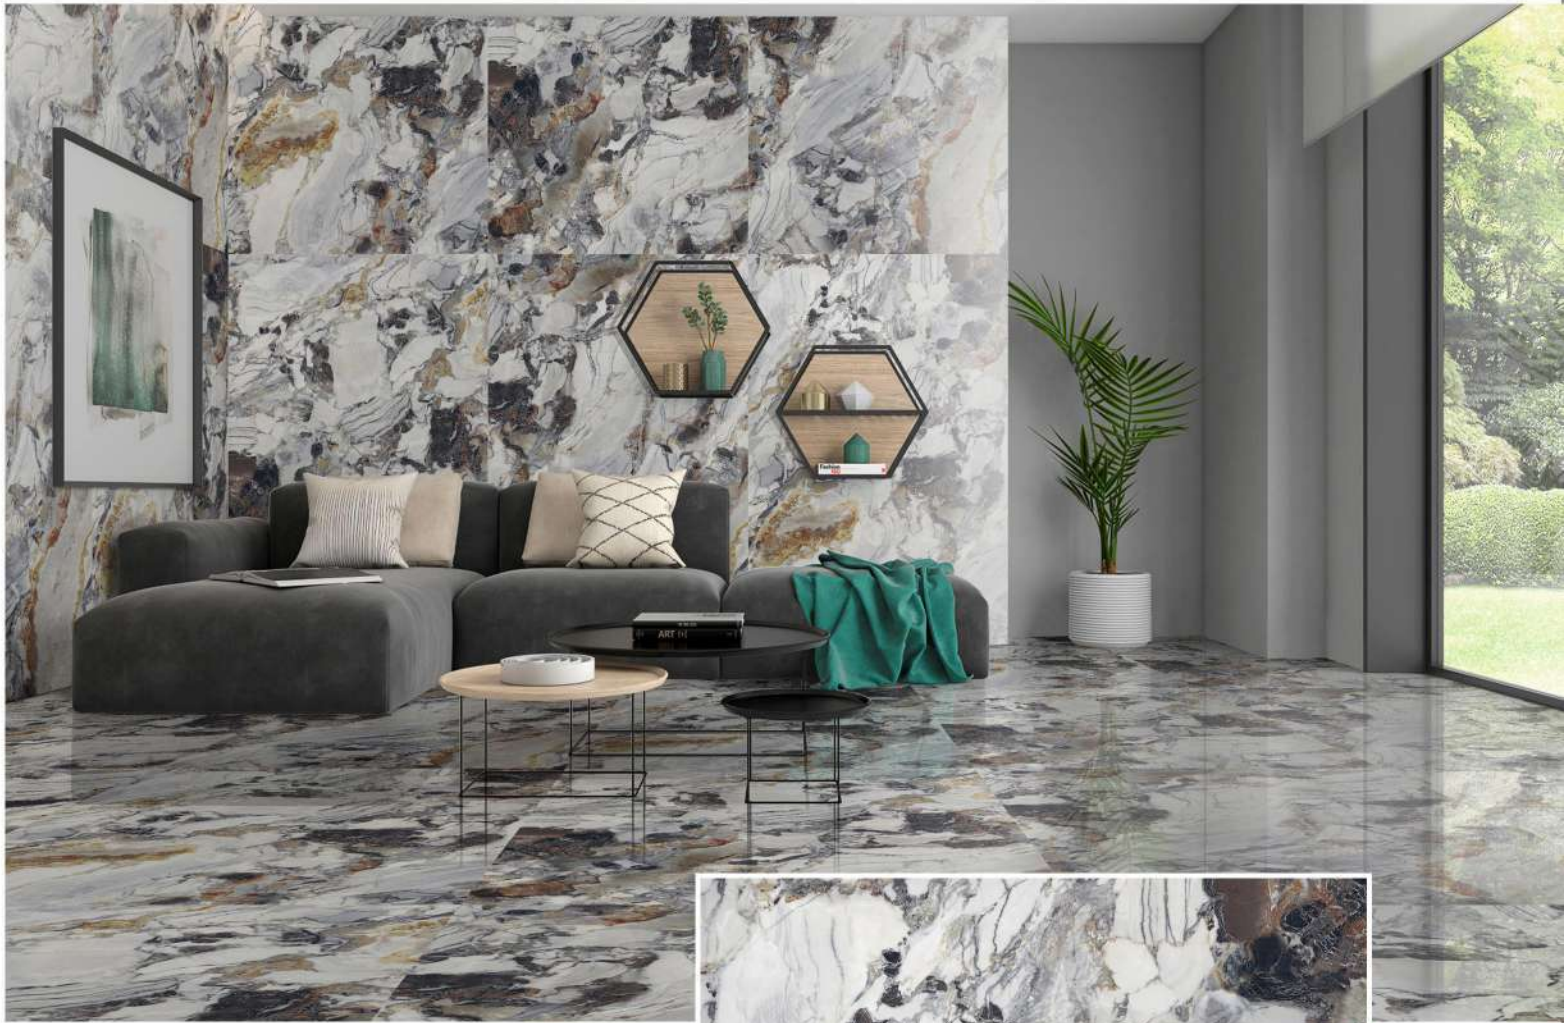

1200 x 1800 mm

EXOTIC WHITE

SP. COLOUR

RANDOM