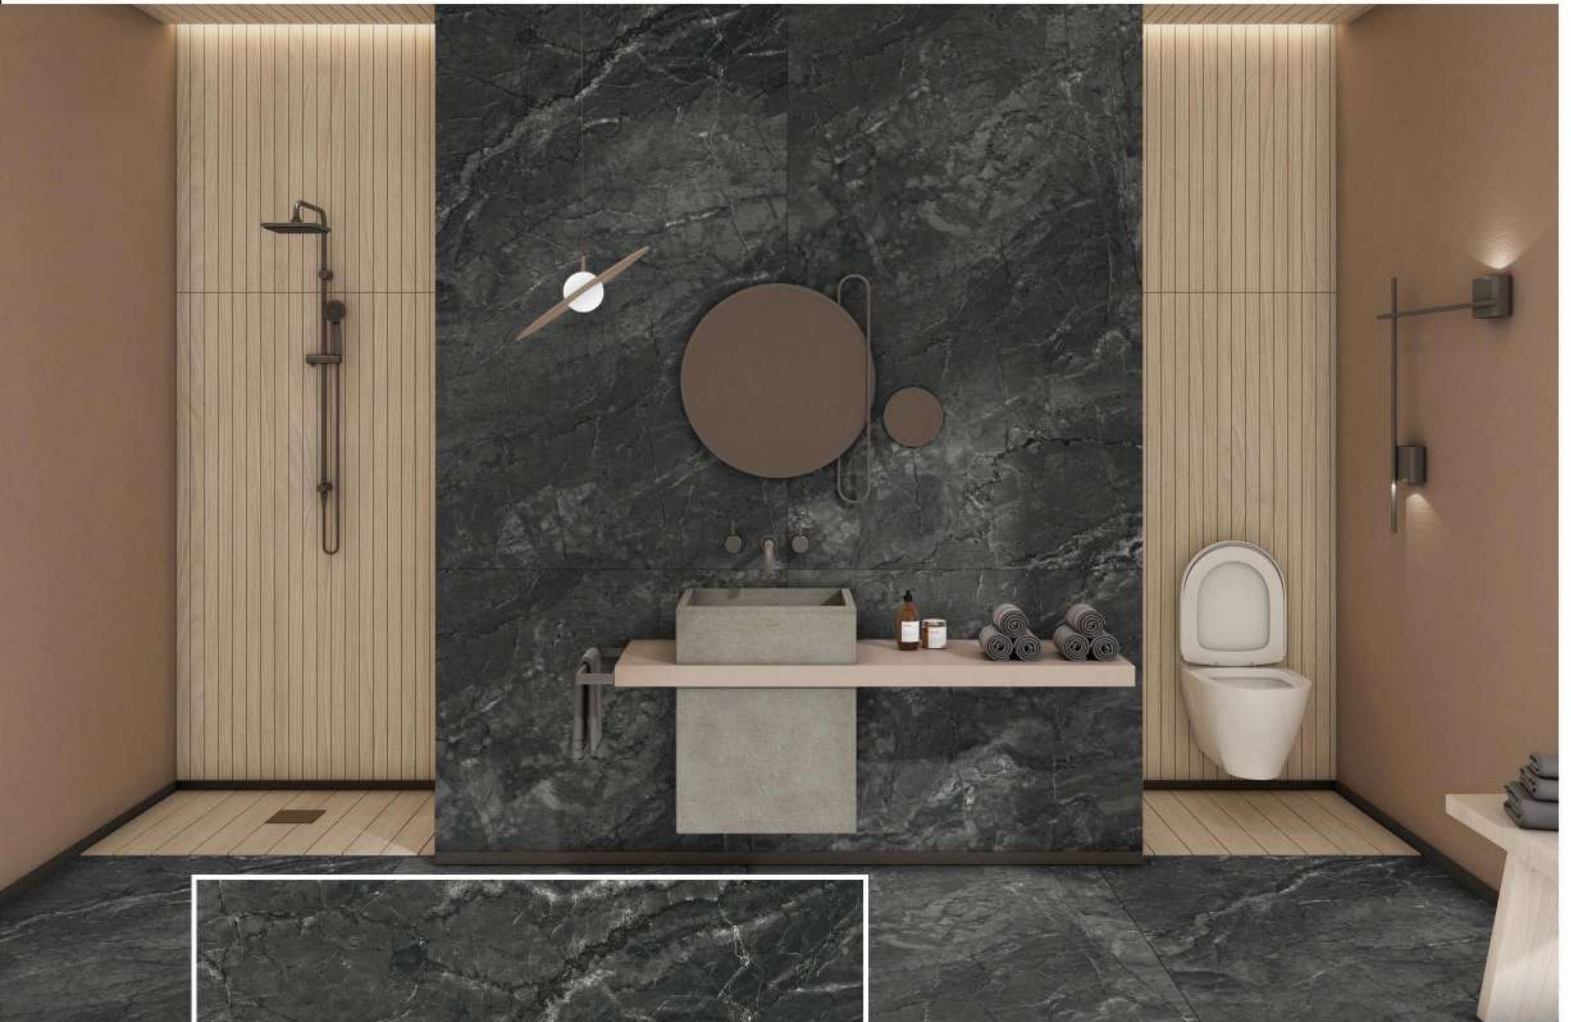

1200 x 1800 mm

Andrea[®]
We Garnish The Architect

FLORIANA MOSH

RANDOM

C
CARVING

1200 x 1800 mm

CONCEPT OF FLORIANA PEARL

1200 x 1800 mm