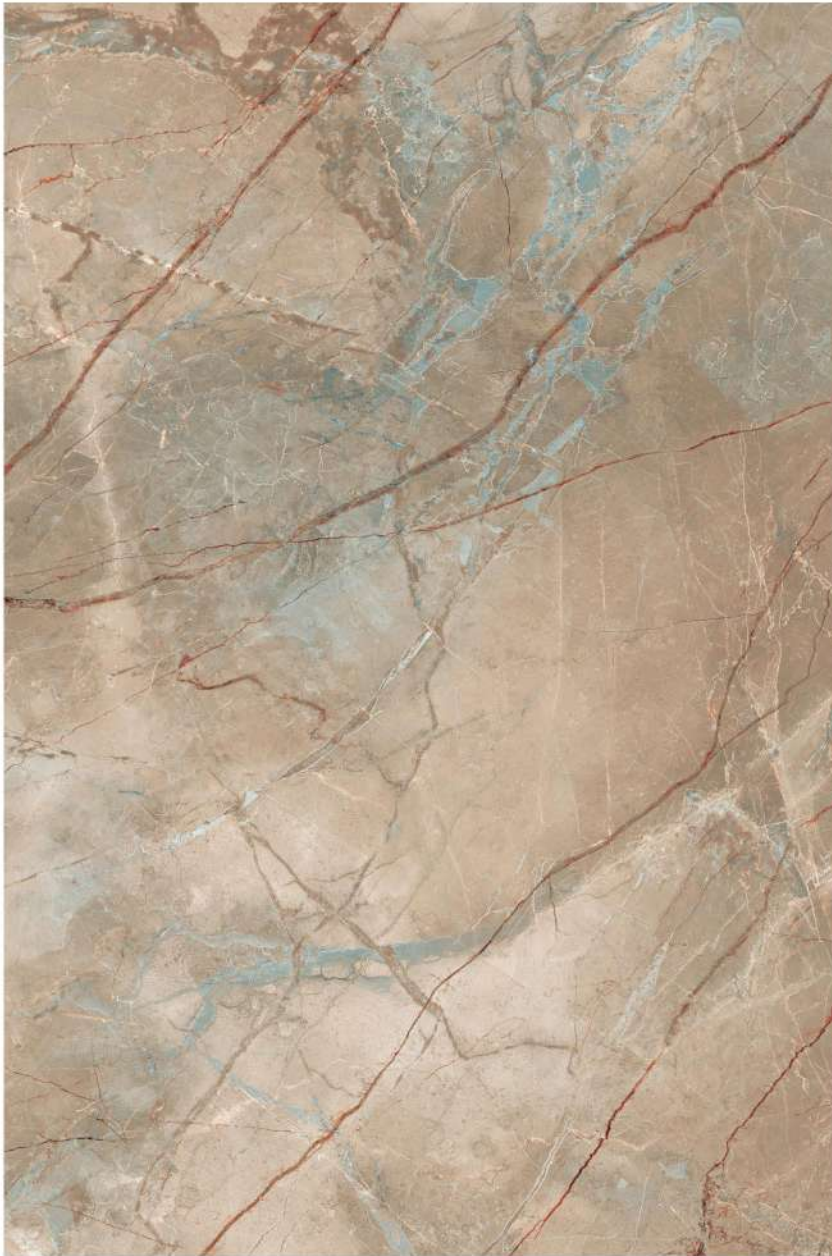

CONCEPT OF BLUEZEE BROWN

1200 x 1800 mm

Andrea[®]
We Garnish The Architect

BLUEZEE BROWN

12000 x 18000

RANDOM

SP. COLOUR

1200 x 1800 mm