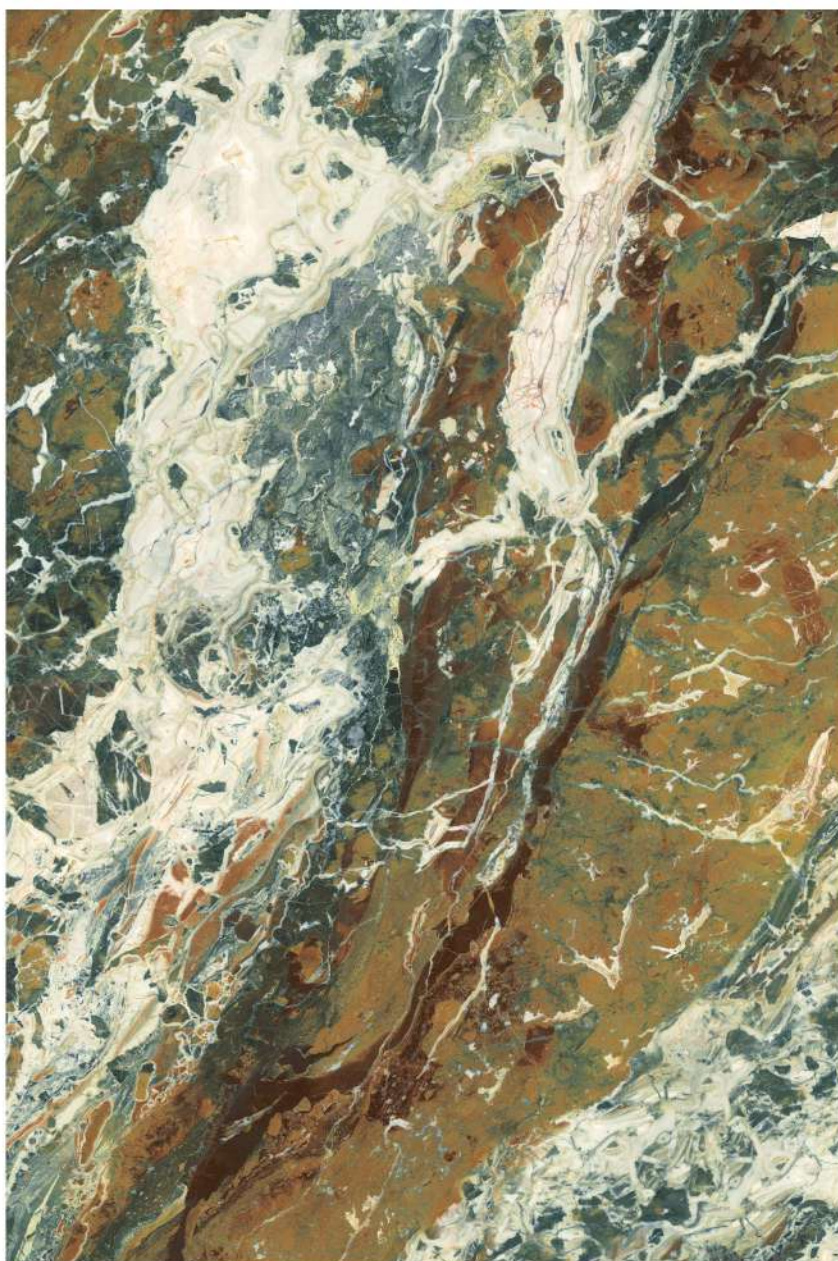

CONCEPT OF SERVOLINE GREEN

1200 x 1800 mm

Andrea[®]
We Garnish The Architect

SERVOLINE GREEN

12000 x 18000

RANDOM

SP. COLOUR

1200 x 1800 mm