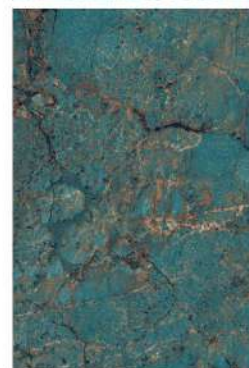

ALMOND GREEN

RANDOM

SP. COLOUR

1200 x 1800 mm

AMAZONITE AQUA

RANDOM

SP. COLOUR

1200 x 1800 mm