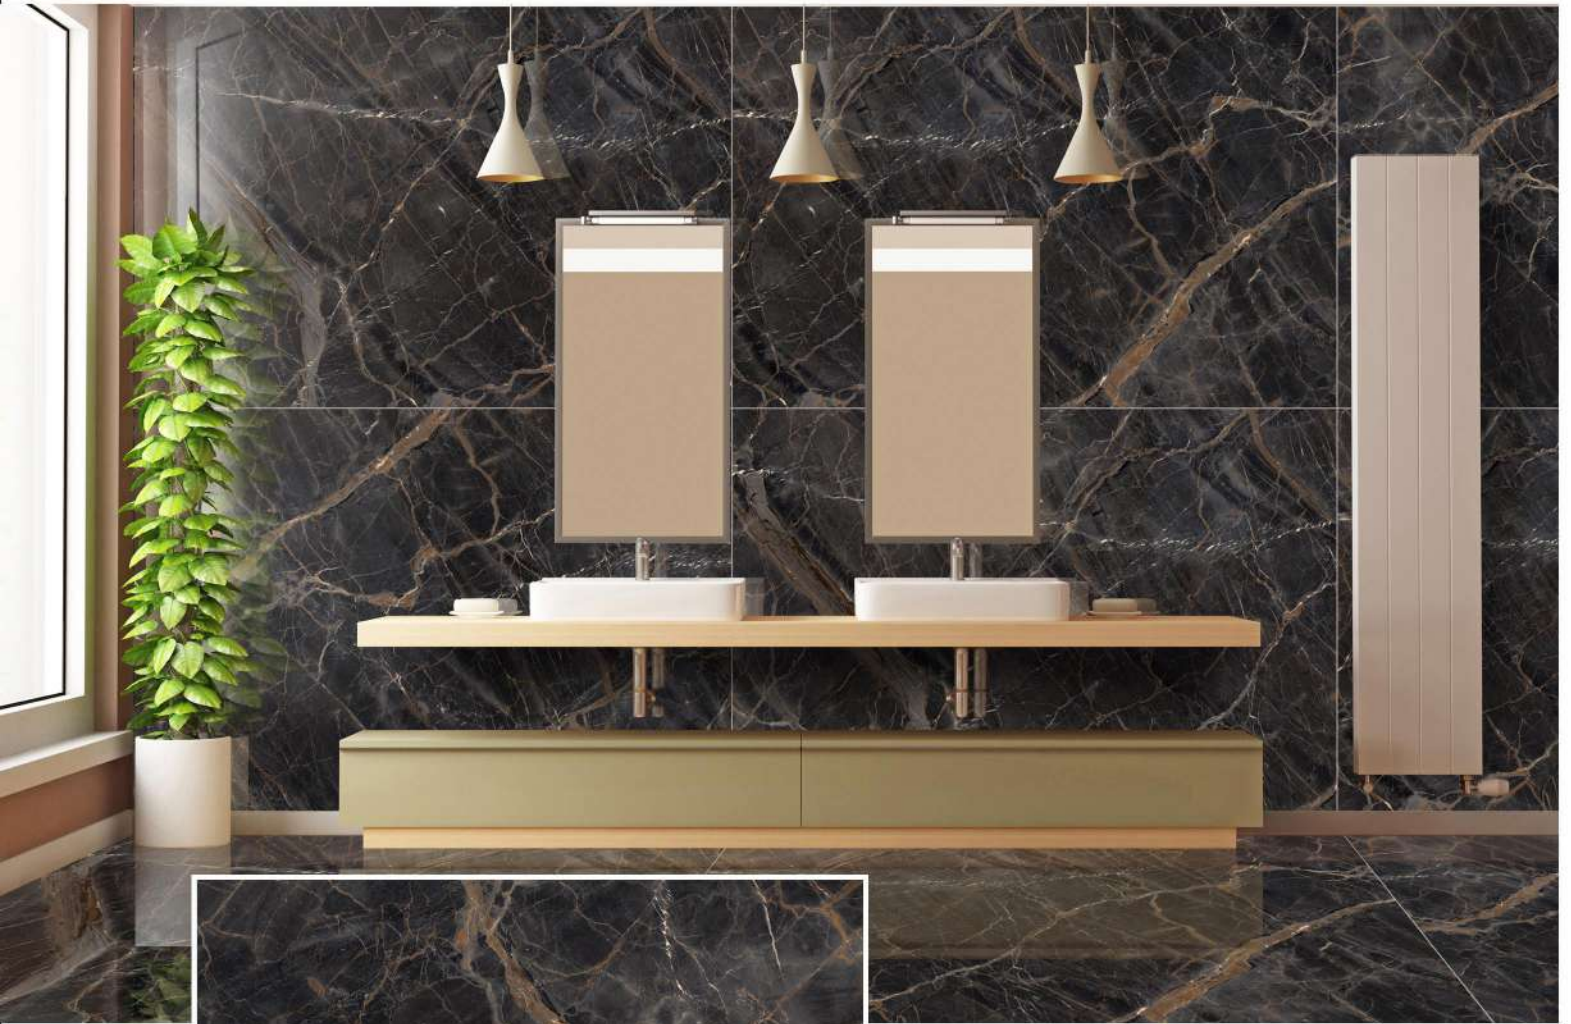

HG
HIGH GLOSS

RANDOM

1200 x 1800 mm

Andrea[®]
We Garnish The Architect

ESTERDA BLACK

RANDOM

HG
HIGH GLOSS

1200 x 1800 mm