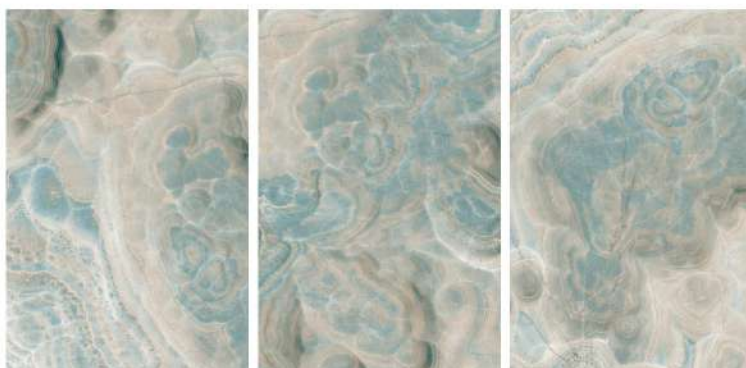

CIPRIA MATTONE

12000 x 18000

RANDOM

SP. COLOUR

1200 x 1800 mm

EXOTIC WHITE

SP. COLOUR

RANDOM