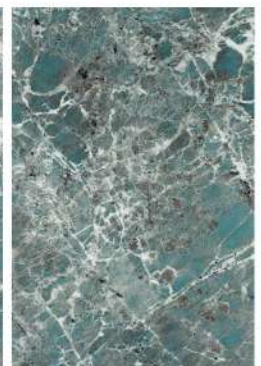

12000 x 18000

RANDOM

SP. COLOUR