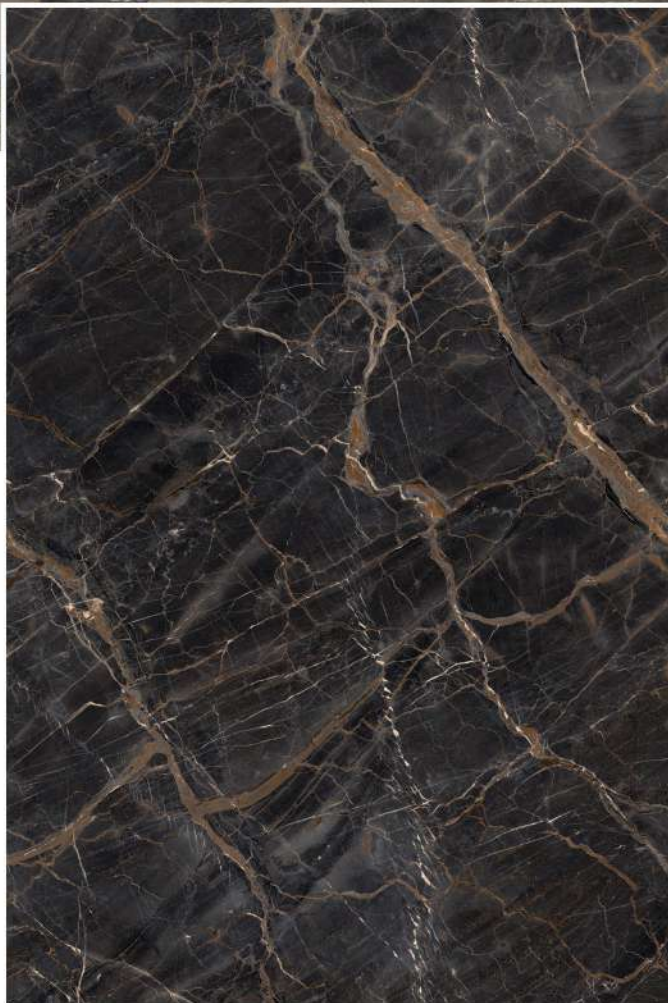

HG
HIGH GLOSS

RANDOM

1200 x 1800 mm

Andrea[®]
We Garnish The Architect

ESTERDA BLACK

RANDOM

HG
HIGH GLOSS

1200 x 1800 mm