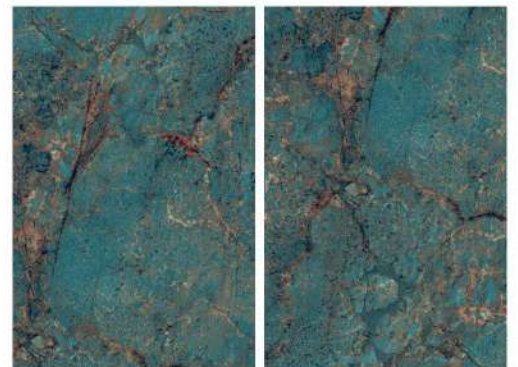

ALMOND GREEN

RANDOM

SP. COLOUR

1200 x 1800 mm

AMAZONITE AQUA

RANDOM

SP. COLOUR

1200 x 1800 mm