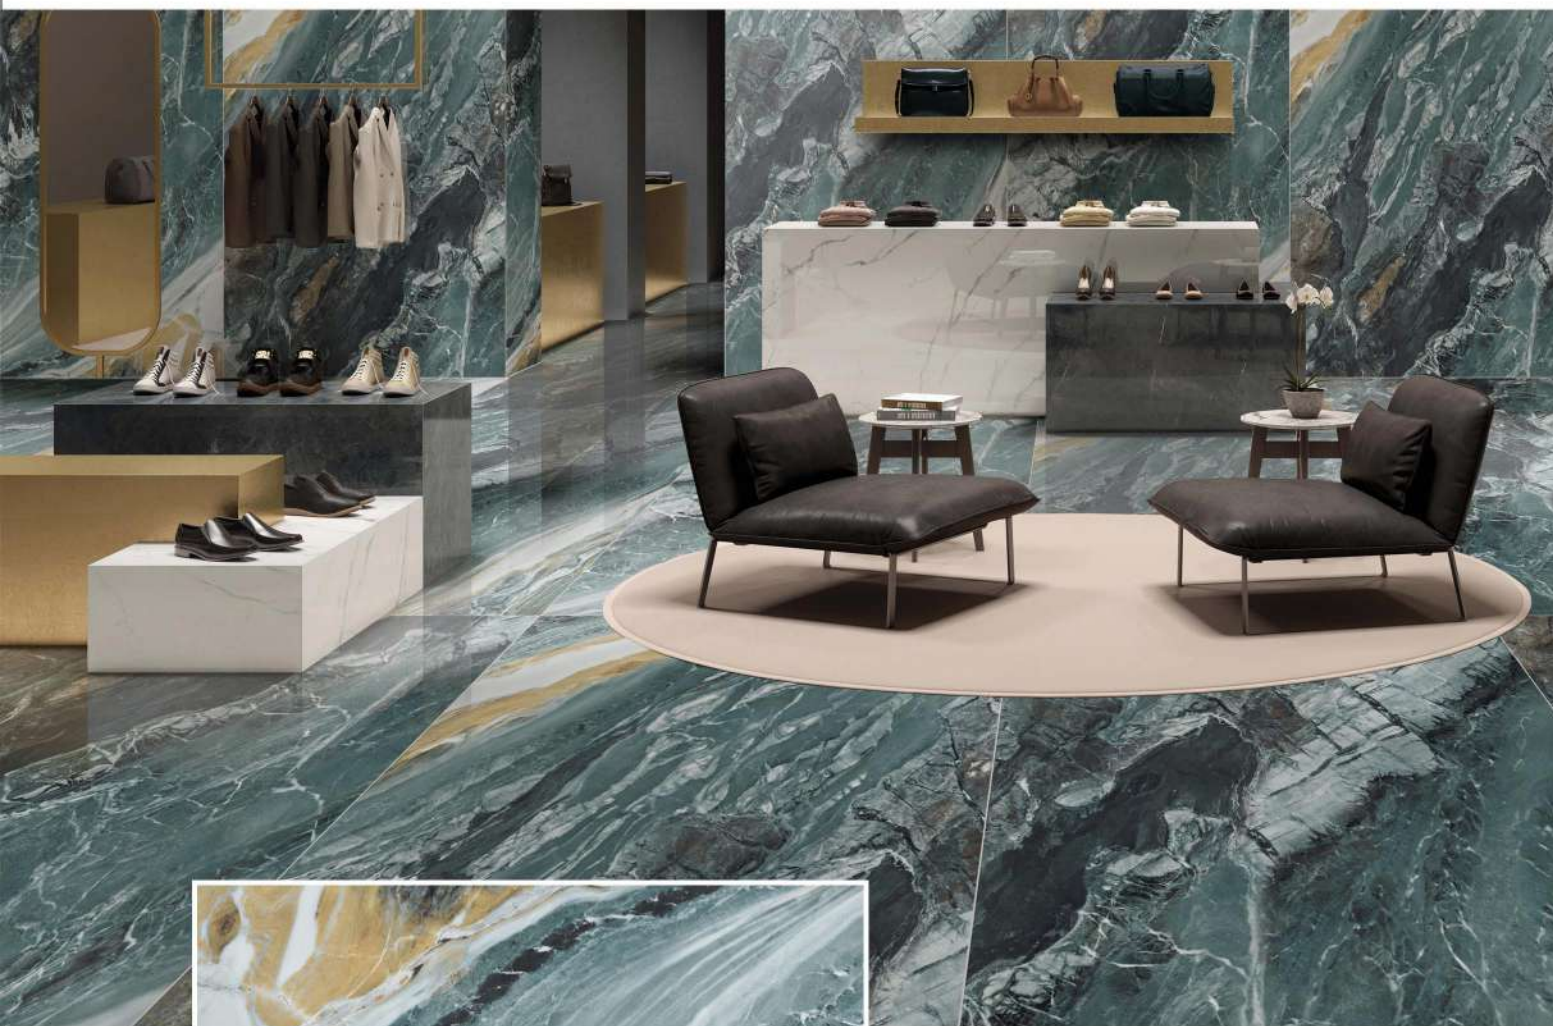

1200 x 1800 mm

Andrea®
We Garnish The Architect

ROME ROYALE

RANDOM

SP. COLOUR