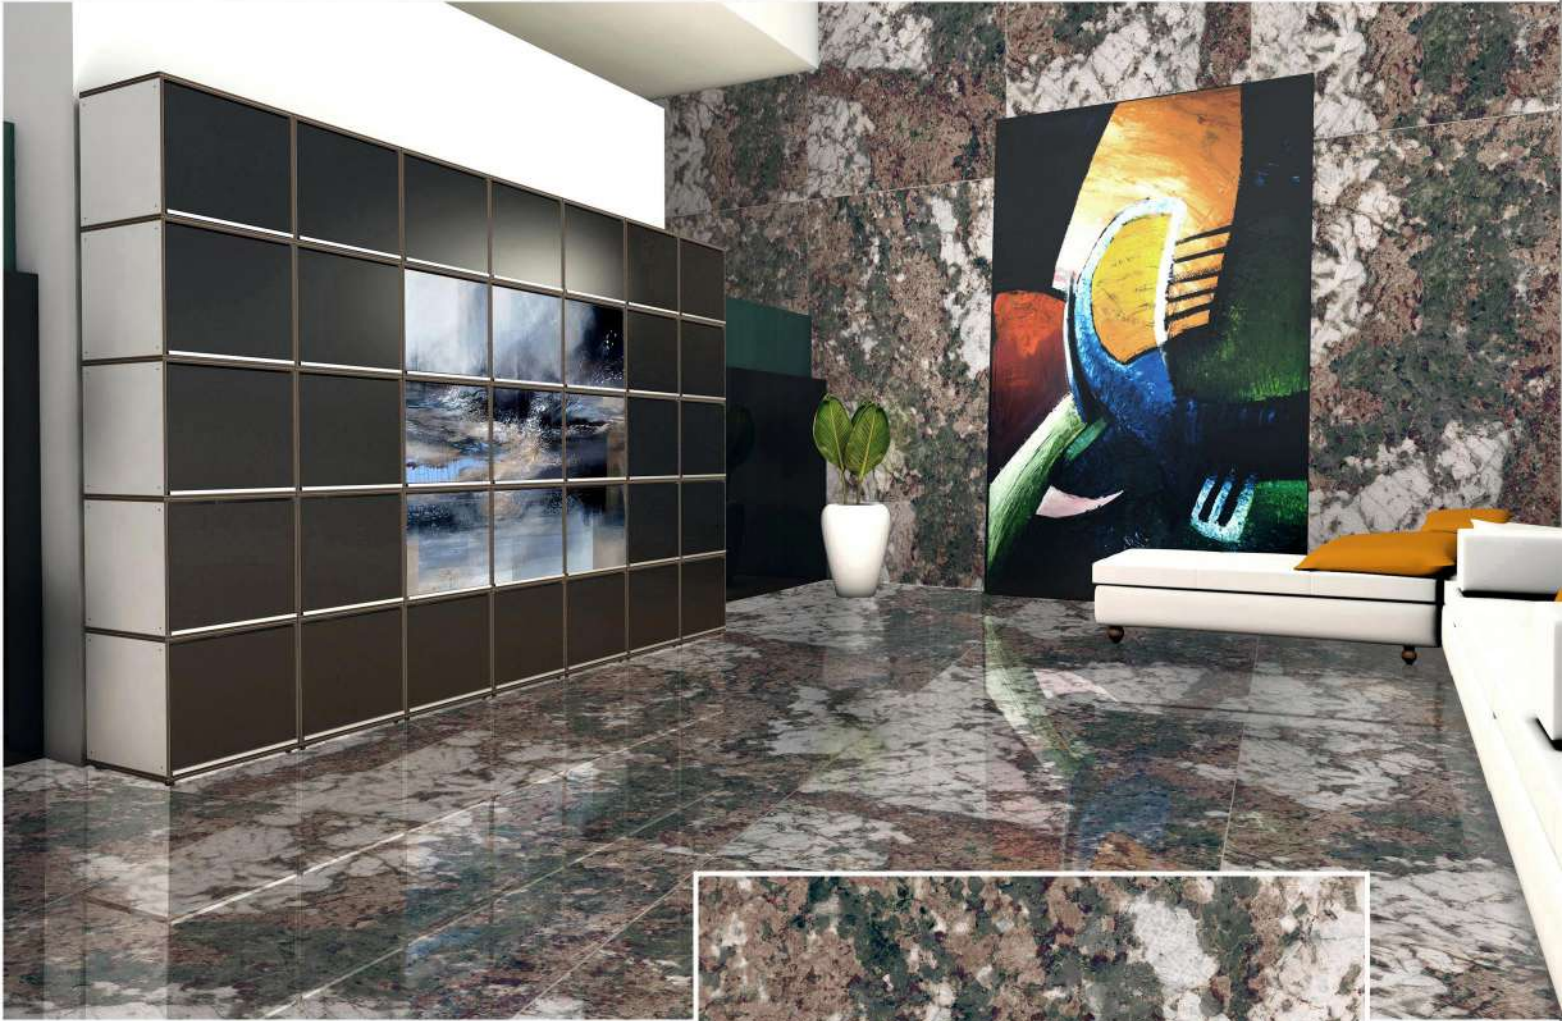

LIBECCIO BLUE

12000 x 18000

RANDOM

SP. COLOUR

1200 x 1800 mm

Andrea[®]
We Garnish The Architect

PATAGONIA SADDLE

SP. COLOUR