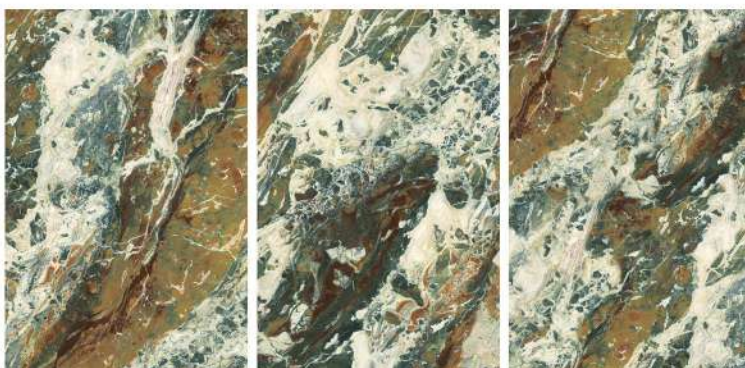

CONCEPT OF SERVOLINE GREEN

1200 x 1800 mm

Andrea[®]
We Garnish The Architect

SERVOLINE GREEN

12000 x 18000

RANDOM

SP. COLOUR

1200 x 1800 mm