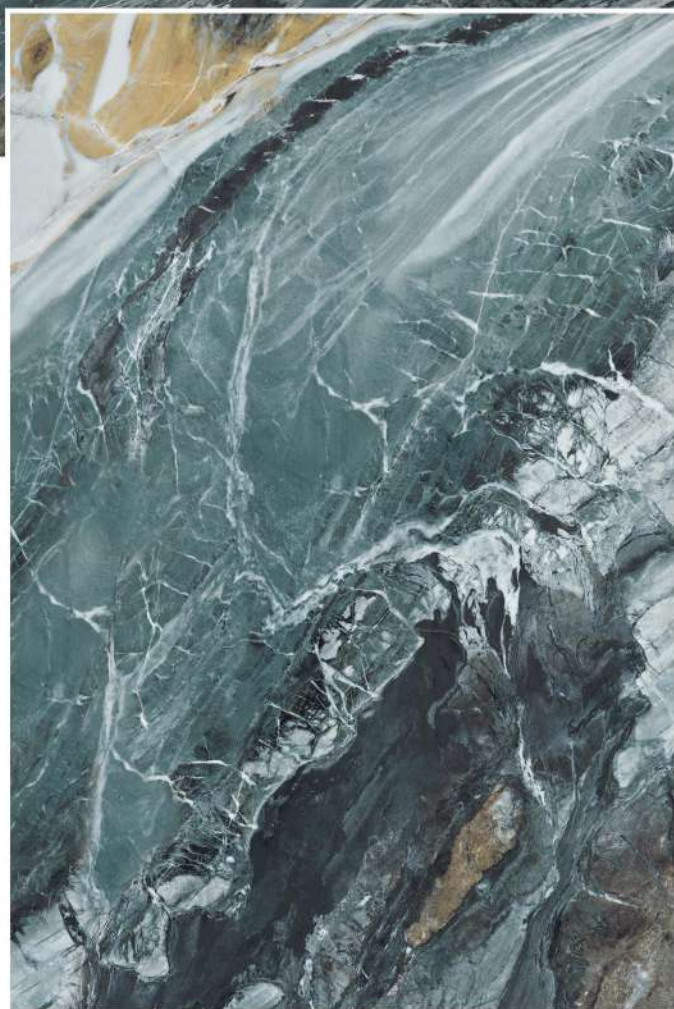

1200 x 1800 mm

Andrea®
We Garnish The Architect

ROME ROYALE

RANDOM

SP. COLOUR