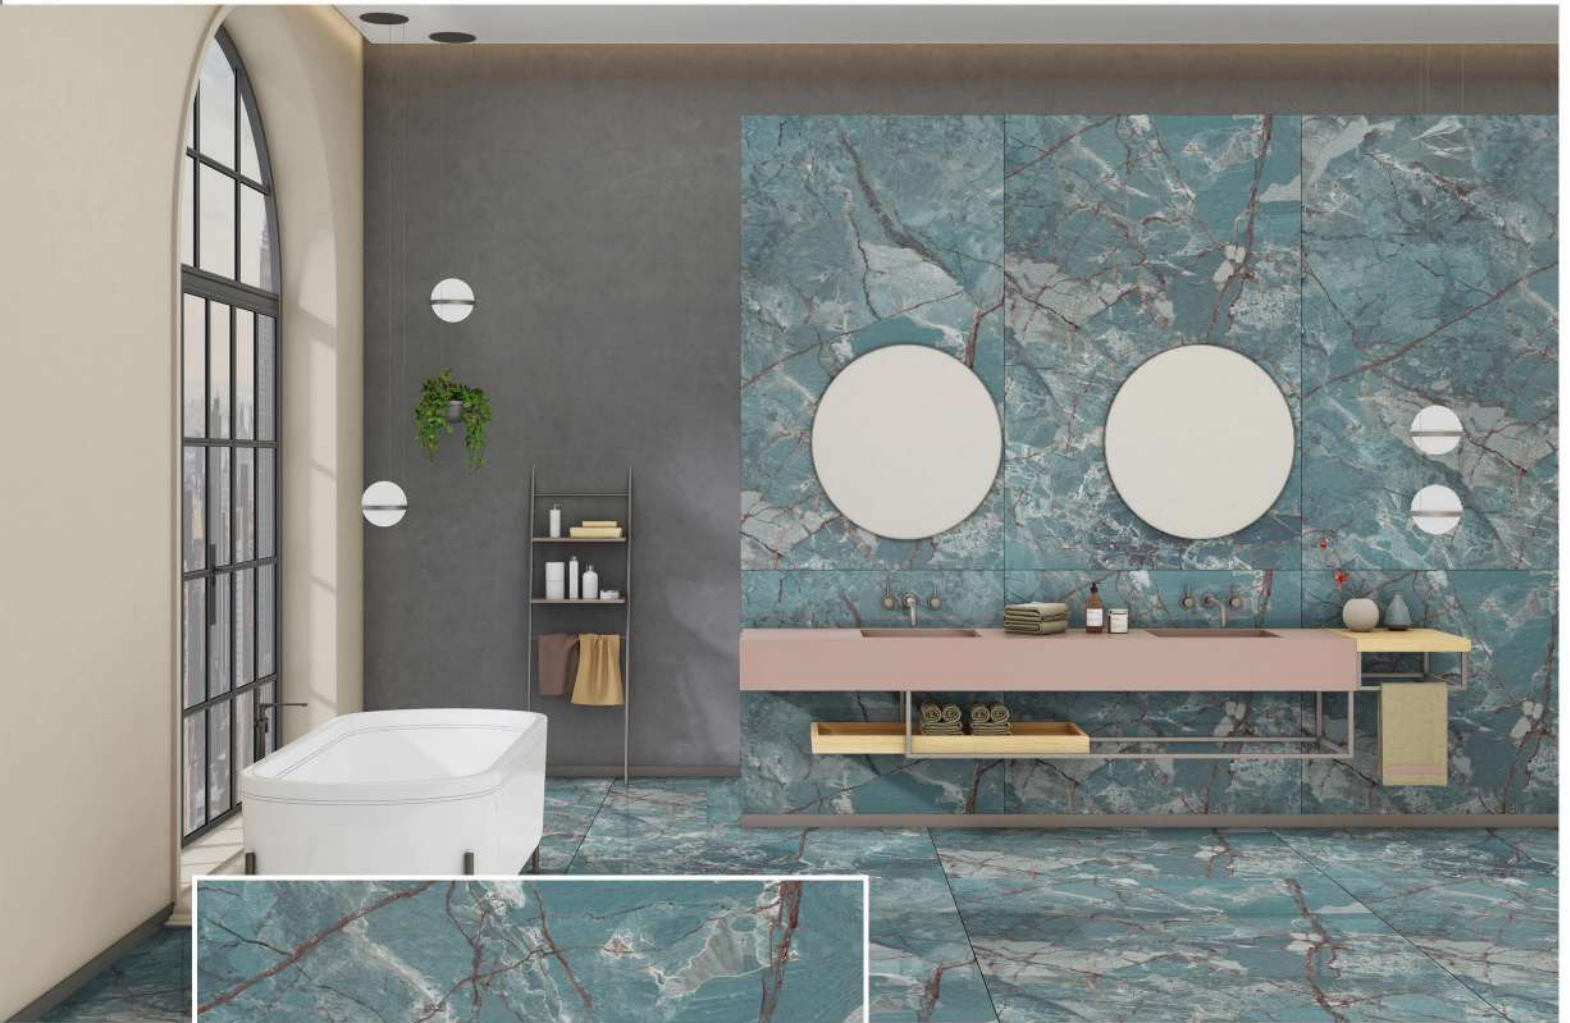

1200 x 1800 mm

GLIZZ AQUA

RANDOM

SP. COLOUR

1200 x 1800 mm

CONCEPT OF LIBECCIO BLUE

1200 x 1800 mm

Andrea[®]
We Garnish The Architect