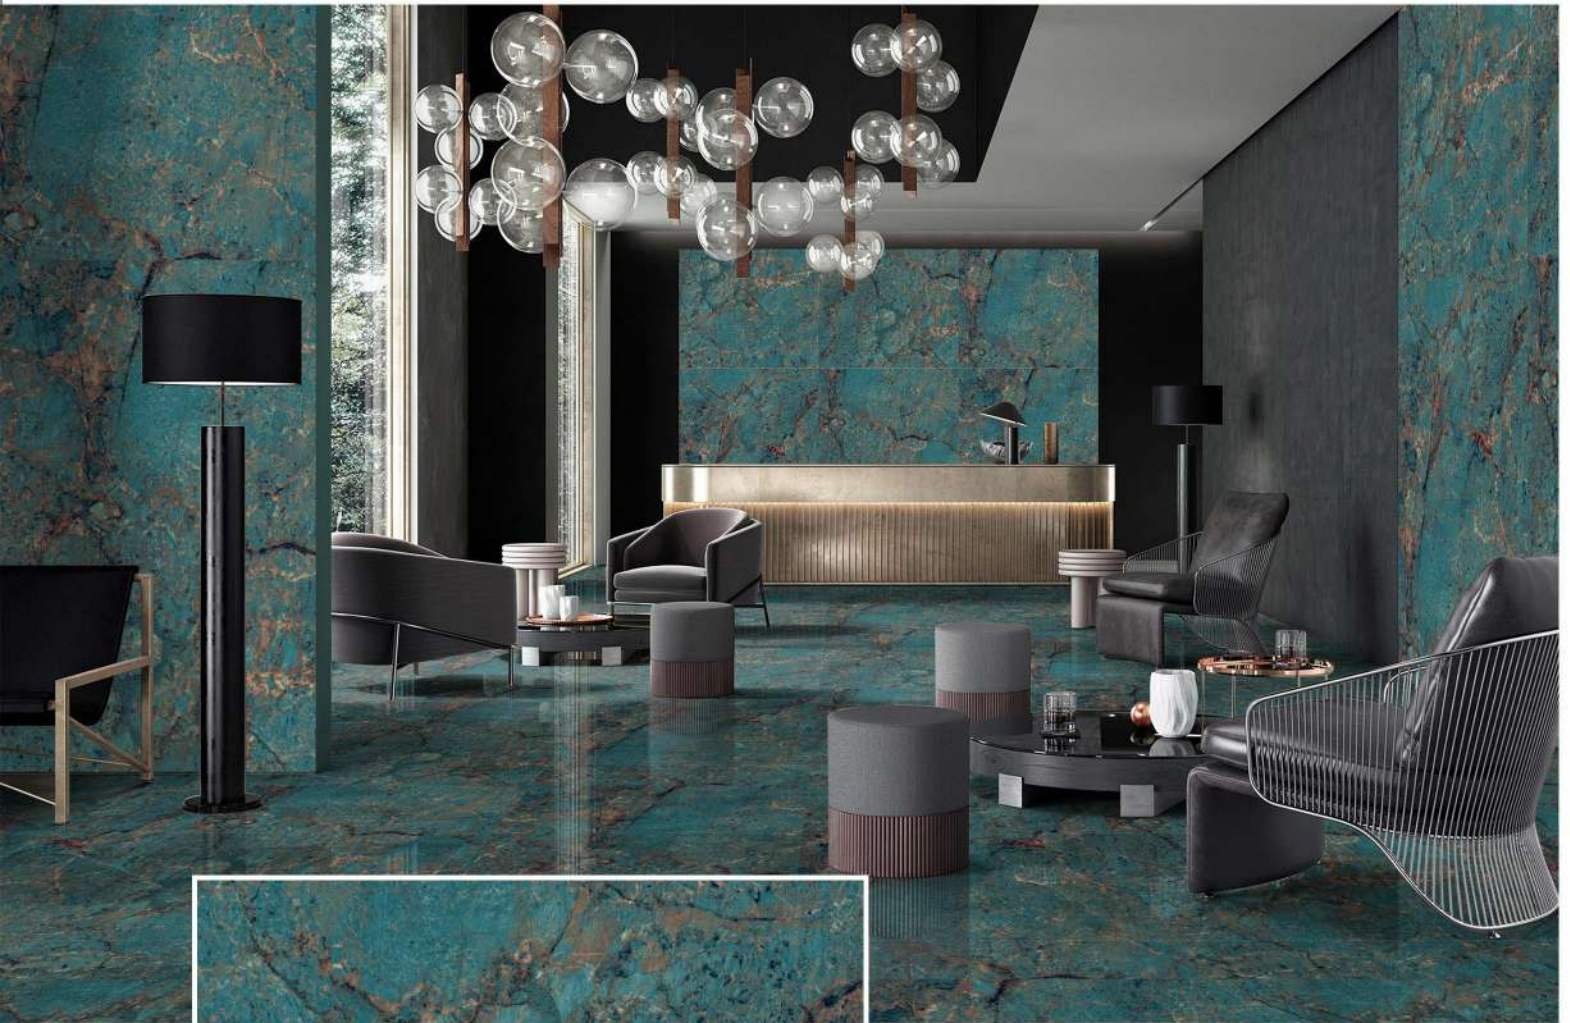

ALMOND GREEN

RANDOM

SP. COLOUR

1200 x 1800 mm

AMAZONITE AQUA

RANDOM

SP. COLOUR

1200 x 1800 mm